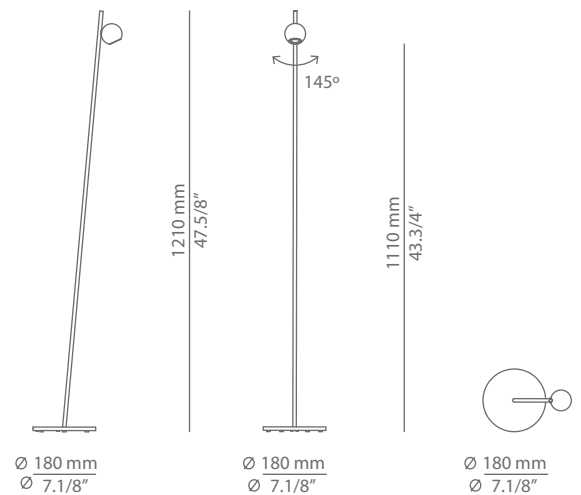

SPECIAL REQUIREMENTS

Custom finishes and versions

We offer custom plated or RAL finishes and shades. Alternate lamping and sizes available for projects. Consult our offices.

Special instructions

ESTILUZ, S.A.
Carretera d'Ogassa, s/n
17860 Sant Joan de les Abadesses
T+34 972 720 125
F+34 972 720 796

estiluz@estiluz.com
www.estiluz.com