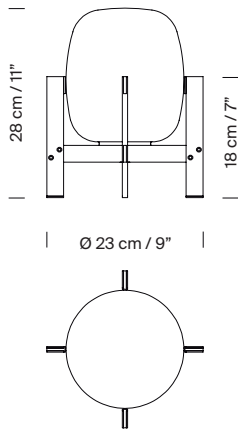

General description:

Stainless steel structure.
White opal glass lampshade.
Electric cable length: 2,25 m / 88.6"

Light source:

Recommended light source (dimmable):
LED bulb: 6 W
Other light sources: Max. 40 W
E27 - E26
(Max. hgt. 105 mm / 4.1")

Model: sizes in cm

Collection:

Table lamps

Cesta

Cestita

Cesta Batería

Cesta Metálica

Cestita Metálica