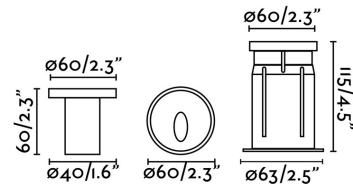

Specifications

Bulb:	LED 3W 3000K 35°
Bulb included:	Yes
Transformer:	Driver
Transformer included:	No
Voltage:	24Vdc
IP:	67
Class:	III
Material:	Stainless steel and transparent glass diffuser
Designer:	
Height:	99 mm
Diameter:	57 Ø
Net Weight:	0.40 kg
Volume:	0.00094 m3