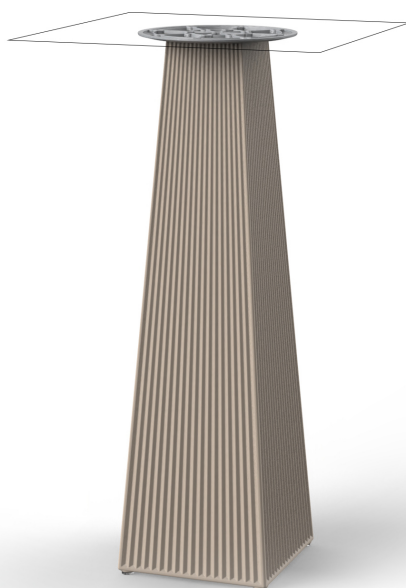

## Gatsby base 30x30x105cm s30

by Ramón Esteve

The Gatsby collection, designed by Ramón Esteve, evokes the elegance and glamour of Art Deco, reminding us of the Roaring Twenties. Inspired by the bonanza, parties and excesses of that era, Gatsby combines intricate design with extraordinary simplicity, reflecting the American dream.

### Description

Weight: 8.4 Kg

GATSBY Mesa Base Cuadrada 30x30x105cm S30  
GATSBY Square Base Table 30x30x105cm S30  
ref. 54462

TABLE TOP - SOBRE

■ 50 x 50 cm  
19<sup>1</sup>/<sub>4</sub>" x 19<sup>1</sup>/<sub>4</sub>"