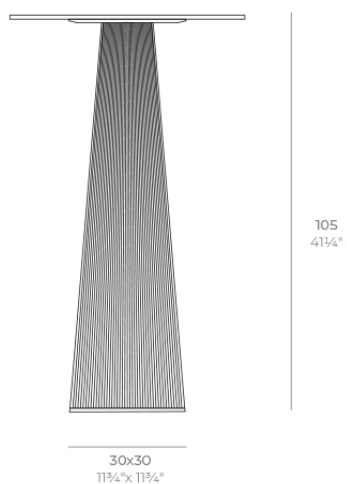

## Gatsby base 30x30x105cm s30

by Ramón Esteve

The Gatsby collection, designed by Ramón Esteve, evokes the elegance and glamour of Art Deco, reminding us of the Roaring Twenties. Inspired by the bonanza, parties and excesses of that era, Gatsby combines intricate design with extraordinary simplicity, reflecting the American dream.

### Description

Weight: 8.4 Kg

GATSBY Mesa Base Cuadrada 30x30x105cm S30  
GATSBY Square Base Table 30x30x105cm S30  
ref. 54462

TABLE TOP - SOBRE

■ 50 x 50 cm  
19<sup>1</sup>/<sub>4</sub>" x 19<sup>1</sup>/<sub>4</sub>"

■ 59 x 59 cm  
23<sup>1</sup>/<sub>4</sub>" x 23<sup>1</sup>/<sub>4</sub>"