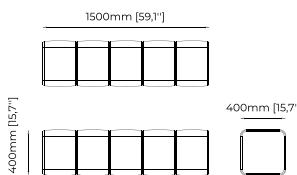

### Dimensions

78x74x72 cm  
30.70x29.13x28.34 inch.

### ESTORIL Bar Stool

**Dimensions**

42x43x87 cm  
16.53x16.92x34.25 inch.

42x43x102 cm  
16.53x16.92x40.15 inch.

**Materials and Finishes**

Berlin forest  
Smoked oak veneer matte  
Gilded polished stainless steel

### CHARLIE *Bench*

**Dimensions**

120x40x40 cm  
47.24x15.74x15.74 inch.

**Materials and Finishes**

Berlin siena

### AMY *Bench*

**Dimensions**

160x40x48 cm  
62.99x15.74x18.89 inch.

**Materials and Finishes**

Mael beige & taupe  
Ash wood stained in smoked oak matte