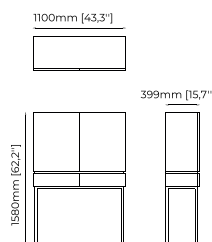

RALPH *Bar Cabinet*

Dimensions

110x50x150 cm
43.3x19.7x59.1 inch.

Materials and Finishes

Smoked oak veneer matte
Seoul stone
Smooth black iron
Gilded polished stainless steel

CANNES *Bar Cabinet*

Dimensions

110x40x158 cm
43.3x15.74x62.20 inch.

Materials and Finishes

Black ash veneer matte
Smooth black iron