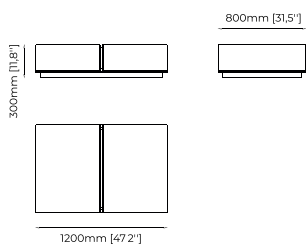

Materials and Finishes

Verde issorie polished marble
Gilded polished stainless steel