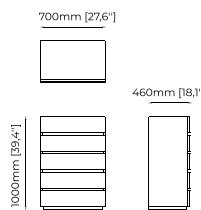

MALÉ *Tallboy*

Dimensions

80x50x115 cm
31.5x19.7x45.3 inch.

Materials and Finishes

Smoked eucalyptus matte
Textured black iron

CONNOR *Tallboy*

Dimensions

70x46x100 cm
27.7x18.1x39.4 inch.

Materials and Finishes

Smoked oak veneer matte
Gilded polished stainless steel