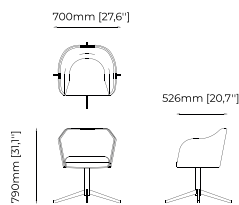

### Dimensions

180x86x88 cm  
70.86x33.85x34.64 inch.

### DALE Chair

**Dimensions**

58,5x49x78 cm  
23.03x19.29x30.70 inch.

**Materials and Finishes**

Boaz beige  
Smooth black iron  
Gilded polished stainless steel

**Materials and Finishes**

Lohan chair  
Berlin siena  
Ash wood stained in black

**LILI Home office chair**

**Dimensions**

70x70x80 cm  
27.55x27.55x31.49 inch.

**Materials and Finishes**

Seoul terra  
Smooth black iron

### ESTORIL Chair

**Dimensions**

52x58x86 cm  
20.47x22.83x33.85 inch.

**Materials and Finishes**

Mael beige & taupe  
Vienna cream  
Smooth black iron