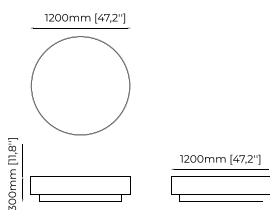

**LYSSA** *Coffee table*

**Dimensions**

120x40 cm  
47.21x15.74 inch.

**Materials and Finishes**

Dark Emperador polished marble  
Gilded polished stainless steel  
Smooth black iron