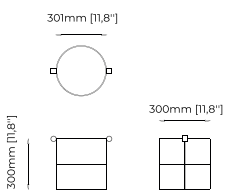

### POPPY Flower Pot

**Dimensions**

40x40x50 cm  
15.74x15.74x19.68 inch.

40x40x100 cm  
15.7x15.7x39.4 inch.

**Materials and Finishes**

Smoked oak veneer matte