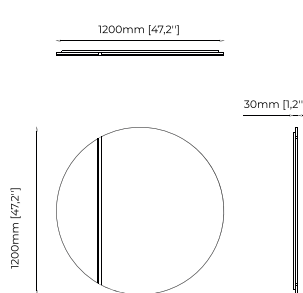

**OPIUM** *Mirror*

**Dimensions**

200x3x35 cm  
78.7x1.2x13.8

**Materials and Finishes**

Black lacquer matte  
Cris mirror

**JAMES** *Mirror*

**Dimensions**

100x6x100 cm  
39.37x2.36x39.37 inch.