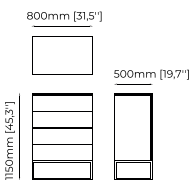

MALÉ *Tallboy*

Dimensions

80x50x115 cm
31.5x19.7x45.3 inch.

Materials and Finishes

Smoked eucalyptus matte
Textured black iron

CONNOR *Tallboy*

Dimensions

70x46x100 cm
27.7x18.1x39.4 inch.

Materials and Finishes

Smoked oak veneer matte
Gilded polished stainless steel