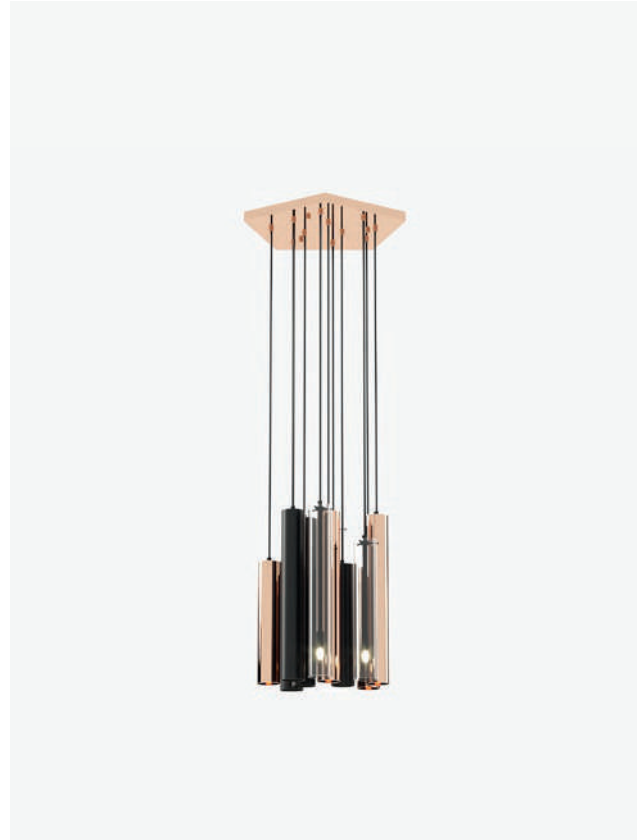

JAZZ Chandelier

Dimensions

50x120 cm
19.68x47.24 inch.

Materials and Finishes

Smooth black iron
Copper polished stainless steel