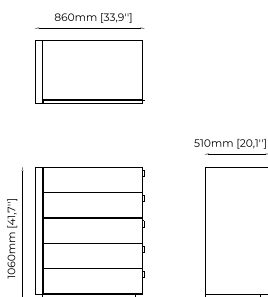

KIRA Tallboy

Dimensions

86x51x106 cm
33.9x20.1x41.7 inch.

Materials and Finishes

Aged oak veneer matte
Nickel polished stainless steel

CAIRO Tallboy

Dimensions

80x50.5x115 cm
31.5x19.9x45.3 inch.

Materials and Finishes

Smoked Eucalyptus Matte
Nickel polished stainless steel