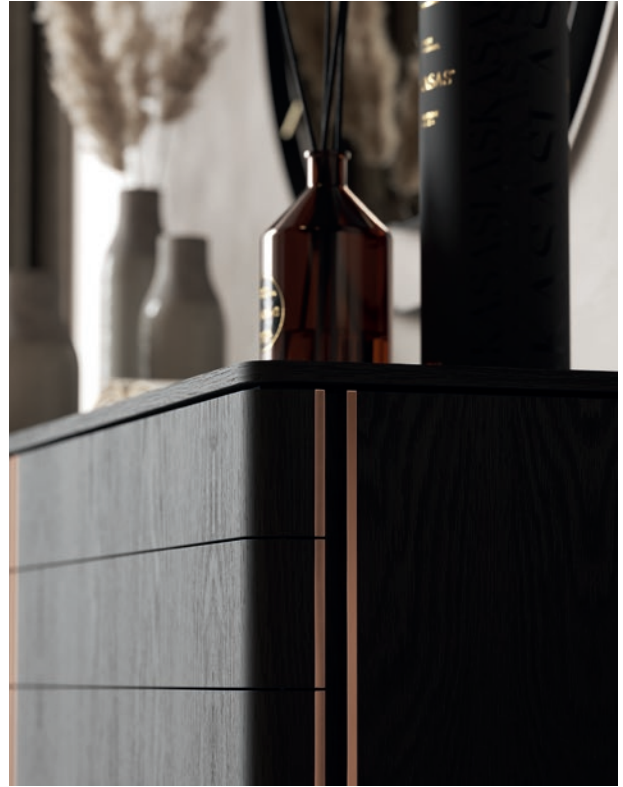

BEDROOM

Hilary Chest of Drawers, Hilary Tallboy, Sebastian Pouf, Jones Floor Lamp, Tanny Mirror