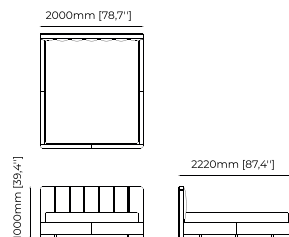

### Dimensions

330x219x119 cm  
129.92x86.22x46.85 inch.

310x219x119 cm  
122.05x86.22x46.85 inch.

300x219x119 cm  
118.11x86.22x46.85 inch.

### Dimensions

194x212x100 cm  
76.38x83.46x39.37 inch.

174x212x100 cm  
68.50x83.46x39.37 inch.

164x212x100 cm  
64.57x83.46x39.37 inch.

### CAIRO Bed

**Dimensions**

282x213x100 cm  
111.02x83.86x39.37 inch.

292x213x100 cm  
114.96x83.86x39.37 inch.

312x213x100 cm  
122.83x83.86x39.37 inch.

**Materials and Finishes**

Smoked eucalyptus matte  
Vienna anthracite  
Gilded polished stainless steel

### JODY Bed

**Dimensions**

200x222x100 cm  
78.7x87.4x39.4 inch.

**Materials and Finishes**

Boaz beige  
Berlin ebony  
Smooth black iron