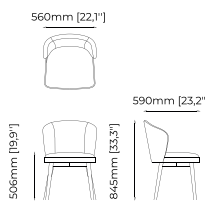

### Dimensions

180x86x88 cm  
70.86x33.85x34.64 inch.

### DALE Chair

**Dimensions**

58,5x49x78 cm  
23.03x19.29x30.70 inch.

**Materials and Finishes**

Boaz beige  
Smooth black iron  
Gilded polished stainless steel

**Materials and Finishes**

Lohan chair  
Berlin siena  
Ash wood stained in black

**LILI Home office chair**

**Dimensions**

70x70x80 cm  
27.55x27.55x31.49 inch.

**Materials and Finishes**

Seoul terra  
Smooth black iron

### ESTORIL Chair

**Dimensions**

52x58x86 cm  
20.47x22.83x33.85 inch.

**Materials and Finishes**

Mael beige & taupe  
Vienna cream  
Smooth black iron