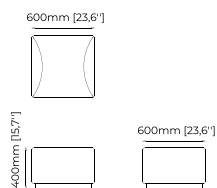

SEBASTIAN *Pouf*

Dimensions

120x40 cm
47.24x15.74 inch.

80x40 cm
31.49x15.74 inch.

Materials and Finishes

Berlin forest
Lars marl

MIKE *Pouf*

Dimensions

60x60x40 cm
23.62x23.62x15.74 inch.

Materials and Finishes

Seoul terra
Smoked eucalyptus veneer matte on ash