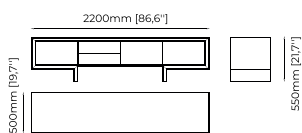

ISIS TV Cabinet

Dimensions

220x50x55 cm
86.6x19.68x21.65 inch.

Materials and Finishes

Aged oak veneer matte
Gilded polished HPL

LAGOS TV Cabinet

Dimensions

210x51x50 cm
82.7x20.1x19.7 inch.

Materials and Finishes

Walnut veneer matte
Black lacquer matte
Nickel polished stainless steel