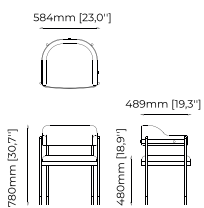

Materials and Finishes

Berlin forest
Xangai white
Smooth black iron