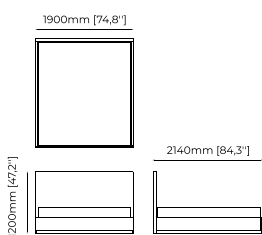

### Dimensions

332x215x95 cm.  
130.70x84.64x37.40 inch.

302x215x95 cm  
118.90x84.65x37.40 inch.

312x215x95 cm  
122.83x84.65x37.40 inch.

352x215x95 cm  
130.71x84.65x37.40 inch.

### CANTÃO *Bed*

**Dimensions**

170x214x120 cm  
66.92x84.25x47.24 inch.

160x214x120 cm  
62.99x84.25x47.24 inch.

190x214x120 cm  
74.80x84.25x47.24 inch.

**Materials and Finishes**

Lars Marl  
Smoked eucalyptus veneer matte

### LAUREN *Bed*

**Dimensions**

198x219x110 cm  
77.95x86.22x43.30 inch.

168x219x110 cm  
66.14x86.22x43.30 inch.

178x219x110 cm  
70.07x86.22x43.30 inch.

**Materials and Finishes**

Byron gris cendre  
Smoked eucalyptus veneer matte  
Gilded polished stainless steel

#### Dimensions

190x214x110 cm  
74.80x84.25x43.30 inch.

110x214x110 cm  
43.30x84.25x43.30 inch.

160x214x110 cm  
62.99x84.25x43.30 inch.

170x214x110 cm  
66.92x84.25x43.30 inch.