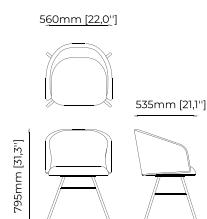

Materials and Finishes

Berlin forest
Xangai white
Smooth black iron