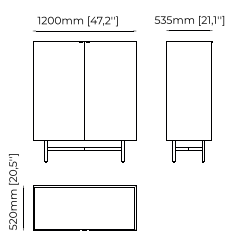

LEWIS Bar Cabinet

Dimensions

120x53,5x140 cm
47.24x21.06x55.11 inch.

Materials and Finishes

Nero marquina polished marble
Smoked eucalyptus veneer matte
Gilded polished stainless steel

ALVAR Cupboard

Dimensions

120x52x154 cm
47.24x20.47x60.62 inch.

Materials and Finishes

Smoked oak veneer matte
Nickel polished stainless steel
Emperador dark polished marble
Beige grey lacquer matte