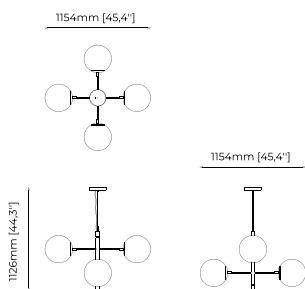

ANDY *Suspension Lamp*

Dimensions

60x188 cm
23.62x74.01 inch.

Dimensions

42.5x130 cm

16.73x51.18 inch.

Materials and Finishes

Smooth black iron
Gilded polished stainless steel
Opaline glass globe