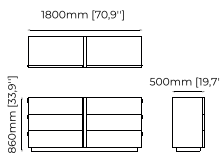

Smoked eucalyptus matte  
Gilded polished stainless steel

**MUCALA** *Chest of drawers*

**Dimensions**

150x50x80 cm  
59.05x19.68x31.49 inch.

**Materials and Finishes**

Smoked oak veneer matte  
Nickel polished stainless steel