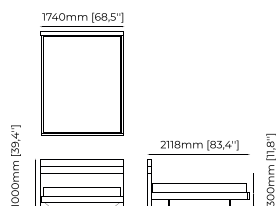

#### Dimensions

193x229x90 cm  
75.98x90.15x35.43 inch.

163x229x90 cm  
64.17x90.16x35.43 inch.

173x229x90 cm  
68.11x90.16x35.43

### Dimensions

330x219x119 cm  
129.92x86.22x46.85 inch.

310x219x119 cm  
122.05x86.22x46.85 inch.

300x219x119 cm  
118.11x86.22x46.85 inch.

### Dimensions

194x212x100 cm  
76.38x83.46x39.37 inch.

174x212x100 cm  
68.50x83.46x39.37 inch.

164x212x100 cm  
64.57x83.46x39.37 inch.

### CAIRO Bed

**Dimensions**

282x213x100 cm  
111.02x83.86x39.37 inch.

292x213x100 cm  
114.96x83.86x39.37 inch.

312x213x100 cm  
122.83x83.86x39.37 inch.

**Materials and Finishes**

Smoked eucalyptus matte  
Vienna anthracite  
Gilded polished stainless steel