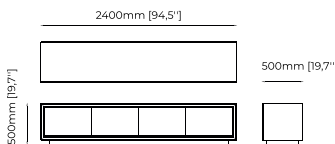

Materials and Finishes

Walnut veneer matte
Smooth black iron
Gilded brushed stainless steel