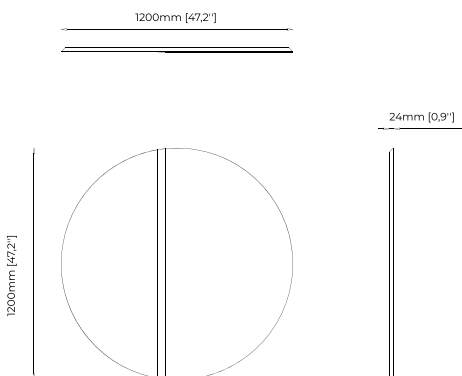

RAYNE *Mirror*

Dimensions

120x2.4 cm
47.24x0.94 inch.

Materials and Finishes

Bronze mirror
Gilded brushed stainless steel