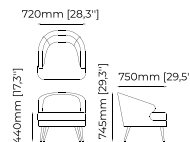

COSY Armchair

Dimensions

88x83x87 cm
34.64x32.67x34.25 inch.

Materials and Finishes

Potira Pecan
Ash wood stained in walnut matte
Gilded polished stainless steel

XANGAI Armchair

Dimensions

72x75x75 cm
28.34x29.52x29.52 inch.

Materials and Finishes

Berlin siena
Ash wood stained in black