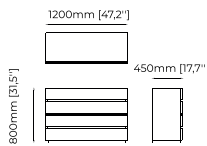

CONNOR *Chest of drawers*

Dimensions

140x45x77 cm
55.11x17.71x30.31 inch.

Materials and Finishes

Aged oak veneer matte
Gilded polished stainless steel

LADY *Chest of drawers*

Dimensions

180x53x90 cm
70.86x20.86x35.4 inch.

Materials and Finishes

Aged oak veneer matte
Gilded polished stainless steel