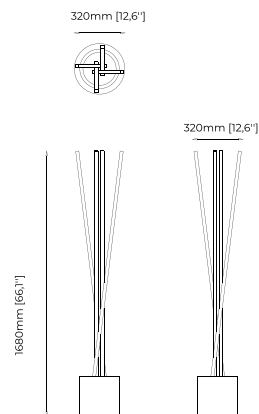

BEN Coat Rack

Dimensions

45x20x177 cm
17.71x7.87x69.68 inch.

Materials and Finishes

Estremoz polished marble
Gilded polished stainless steel
Smooth black iron

MATT Coat Rack

Dimensions

32x168 cm
12.59x66.14 inch.

Materials and Finishes

Estremoz polished marble
Smooth black iron