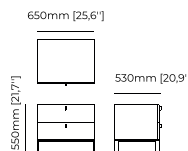

**Materials and Finishes**

Smoked eucalyptus veneer matte  
Gilded polished stainless steel

**MUCALA** *Bedside Table*

**Dimensions**

80x50x50 cm  
31.49x19.68x19.68 inch.

**Materials and Finishes**

Nickel polished stainless steel  
Moka lacquer matte

**AMBER** *Bedside Table*

**Dimensions**

65x53x55 cm  
25.59x20.86x21.65 inch.

**Materials and Finishes**

Aged oak veneer matte  
Textured black iron  
Gilded polished stainless steel