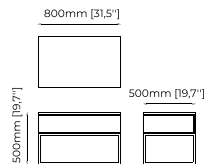

USO *Bedside Table*

Dimensions

66x43x42 cm
25.98x17.71x16.53 inch

Materials and Finishes

Walnut veneer matte

MALÉ *Bedside Table*

Dimensions

80x50x50 cm
31.5x19.7x19.7 inch.

Materials and Finishes

Walnut Matte
Smooth black iron