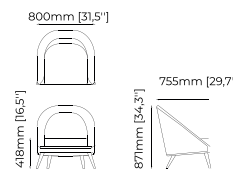

### HECTOR *Armchair*

**Dimensions**

80x84x87 cm  
31.49x33.07x35.43 inch.

**Materials and Finishes**

Potira pecan  
Ash wood stained in smoked oak matte  
Gilded polished stainless steel

### HECTOR *Armchair*

**Dimensions**

80x84x87 cm  
31.49x33.07x35.43 inch.

**Materials and Finishes**

Lohan chair  
Ash wood stained in black  
Gilded polished stainless steel

### VEERA Armchair

**Dimensions**

74x69x70 cm  
29.13x27.16x27.55 inch.

**Materials and Finishes**

Helsinki pearl  
Ash wood stained in smoked eucalyptus matte

### JOE Armchair

**Dimensions**

80x76x87 cm  
31.49x29.92x34.25 inch.

**Materials and Finishes**

Berlin camel  
Smoked eucalyptus veneer matte