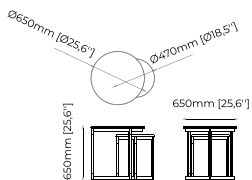

LYSSA Side Table

Dimensions

47x55 cm
18.5x21.7 inch.

Materials and Finishes

Smooth black iron
Gilded brushed stainless steel
Verde Issorie polished marble

GOLD Side Table

Dimensions

50x50 ccm
19.7x19.7 inch.

Materials and Finishes

Estremoz polished marble
Smoked oak veneer matte
Gilded brushed stainless steel