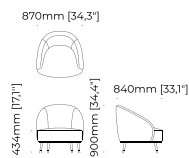

### Dimensions

81x88x77 cm  
31.89x34.65x30.32 inch.

### MARLOW *Armchair*

**Dimensions**

80x82,4x82 cm  
19.68x32.44x32.28 inch.

**Materials and Finishes**

Bombay siena  
Smooth black iron

### HECTOR *Armchair*

**Dimensions**

80x84x87 cm  
31.49x33.07x35.43 inch.

**Materials and Finishes**

Potira pecan  
Ash wood stained in smoked oak matte  
Gilded polished stainless steel

### HECTOR *Armchair*

**Dimensions**

80x84x87 cm  
31.49x33.07x35.43 inch.

**Materials and Finishes**

Lohan chair  
Ash wood stained in black  
Gilded polished stainless steel