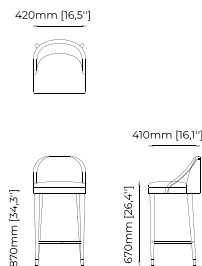

### Dimensions

78x74x72 cm  
30.70x29.13x28.34 inch.

### PETER Bar Stool

**Dimensions**

38x43.5x82 cm  
14.96x17.12x32.28 inch.

38x43.5x97 cm  
14.96x17.12x38.18 inch.

**Materials and Finishes**

Mael green  
Smooth black iron

### ESTORIL Bar Stool

**Dimensions**

42x43x87 cm  
16.53x16.92x34.25 inch.

42x43x102 cm  
16.53x16.92x40.15 inch.

**Materials and Finishes**

Berlin forest  
Smoked oak veneer matte  
Gilded polished stainless steel

### Dimensions

41x45,5x90 cm  
16.14x17.9x35.4 inch.

41x45,5x105 cm  
16.14x17.9x41.33 inch.