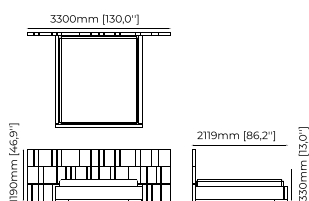

### Dimensions

330x219x119 cm  
129.92x86.22x46.85 inch.

310x219x119 cm  
122.05x86.22x46.85 inch.

300x219x119 cm  
118.11x86.22x46.85 inch.

### Dimensions

194x212x100 cm  
76.38x83.46x39.37 inch.

174x212x100 cm  
68.50x83.46x39.37 inch.

164x212x100 cm  
64.57x83.46x39.37 inch.

### CAIRO Bed

**Dimensions**

282x213x100 cm  
111.02x83.86x39.37 inch.

292x213x100 cm  
114.96x83.86x39.37 inch.

312x213x100 cm  
122.83x83.86x39.37 inch.

**Materials and Finishes**

Smoked eucalyptus matte  
Vienna anthracite  
Gilded polished stainless steel