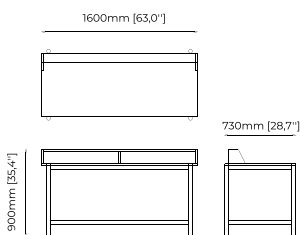

Materials and Finishes

Aged oak veneer matte
Smooth black iron