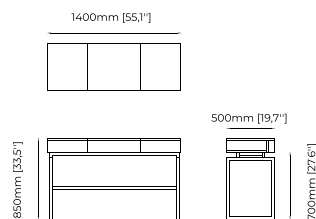

ESTER Dressing Table

Dimensions

140x52,5x85 cm
55.11x20.66x33.46 inch.

Materials and Finishes

Smoked oak veneer matte
Smooth black iron

AMY Dressing Table

Dimensions

140x50x85 cm
55.11x19.68x33.46 inch.

Materials and Finishes

Smoked oak veneer matte
Gilded polished stainless steel
Clear mirror
Berlin camel