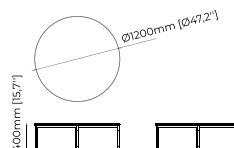

**LYSSA** *Coffee table*

**Dimensions**

120x40 cm  
47.21x15.74 inch.

**Materials and Finishes**

Dark Emperador polished marble  
Gilded polished stainless steel  
Smooth black iron