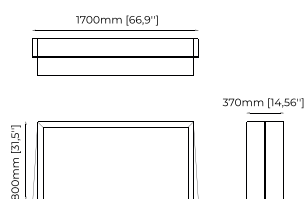

Materials and Finishes

Smoked oak veneer matte
Gilded polished stainless steel