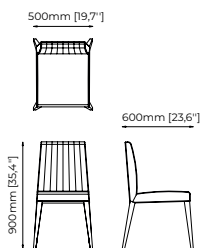

Materials and Finishes

Vienna Deep Blue
Ash wood stained in walnut veneer matte