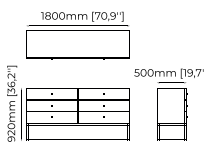

Smoked eucalyptus veneer matte  
Gilded polished stainless steel

**EMILY** *Chest of drawers*

**Dimensions**

180x51.5x86 cm  
70.86x20.27x33.8 inch.

**Materials and Finishes**

Smoked oak veneer matte  
Gilded polished stainless steel