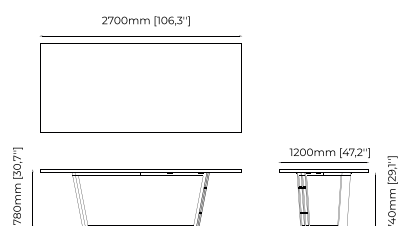

### ALISON Dining Table

**Dimensions**

270x120x78 cm  
106.29x47.24x30.70 inch.

220x120x78 cm  
86.61x47.24x30.71 inch.

**Materials and Finishes**

Smoked oak veneer matte  
Gilded polished stainless steel