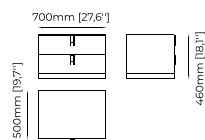

ESTER *Bedside Table*

Dimensions

70x50x55 cm
27.55x19.68x21.65 inch.

Materials and Finishes

Smoked eucalyptus veneer matte
Gilded polished stainless steel

EMILY *Bedside Table*

Dimensions

70x50x46 cm
27.55x19.68x18.11 inch.

Materials and Finishes

Smoked oak veneer matte
Gilded polished stainless steel