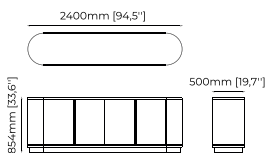

BROWN Sideboard

Dimensions

240x50x85 cm
94.48x19.68x33.46 inch.

Materials and Finishes

Smoked oak veneer matte
Gilded polished stainless steel
Verde issorie polished marble

CUBA Sideboard

Dimensions

210x52x80 cm
82.7x20.5x31.5 inch.

Materials and Finishes

Aged oak veneer matte
Smooth black iron
Polished stainless steel