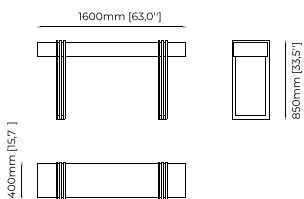

Materials and Finishes

Smoked oak veneer matte
Gilded polished stainless steel