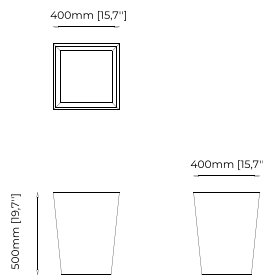

### POPPY Flower Pot

**Dimensions**

40x40x50 cm  
15.74x15.74x19.68 inch.

40x40x100 cm  
15.7x15.7x39.4 inch.

**Materials and Finishes**

Smoked oak veneer matte