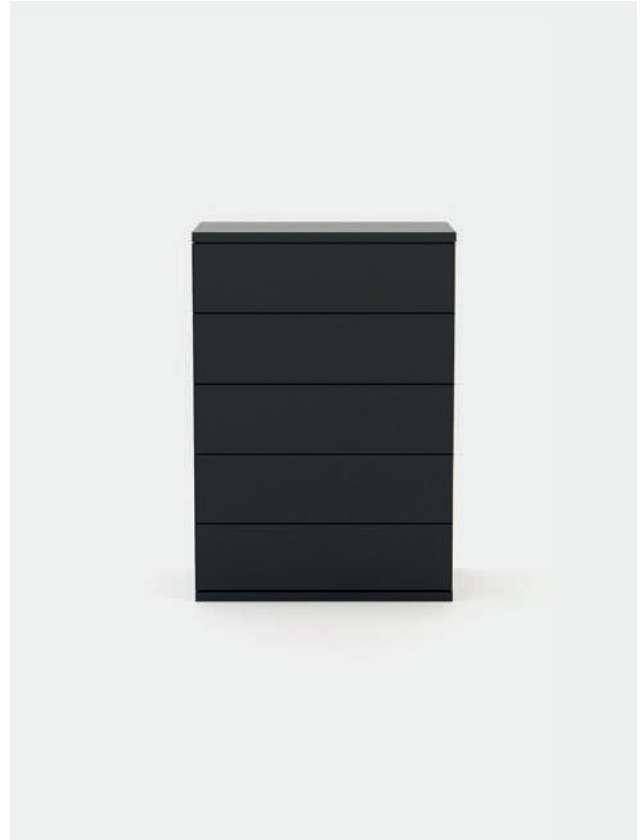

CAIRO Tallboy

Dimensions

80x50.5x115 cm
31.5x19.9x45.3 inch.

Materials and Finishes

Smoked Eucalyptus Matte
Nickel polished stainless steel