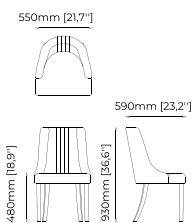

### ESTORIL Chair

**Dimensions**

52x58x86 cm  
20.47x22.83x33.85 inch.

**Materials and Finishes**

Mael beige & taupe  
Vienna cream  
Smooth black iron

**Dimensions**

59x54x82 cm  
23.22x19.68x32.28 inch.

**Materials and Finishes**

Berlin siena  
Smooth black iron

**DUBLIN** *Chair*

**Dimensions**

46x51x85 cm  
18.11x20.07x33.46 inch.

**Materials and Finishes**

Boaz beige  
Moscow woody  
Ash wood stained in walnut matte

**SIMONE Chair**

**Dimensions**

55x59x93 cm  
21.65x23.22x35.43 inch.

**Materials and Finishes**

Vienna teja  
Ash wood stained in aged oak matte

**SIMONE Chair**

**Dimensions**

55x59x93 cm  
21.65x23.22x35.43 inch.

**Materials and Finishes**

Seoul borgogna  
Ash wood stained in black  
Copper polished stainless steel