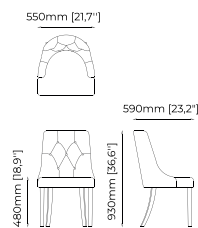

### AMBROSE Chair

**Dimensions**

64x58x82 cm  
25.19x22.83x32.28 inch.

**Materials and Finishes**

Xangai white  
Berlin siena  
Black ash veneer matte  
Copper polished stainless steel

**LOREN** *Home office chair*

**Dimensions**

59x54x82 cm  
23.22x19.68x32.28 inch.

**Materials and Finishes**

Berlin siena  
Smooth black iron

**DUBLIN** *Chair*

**Dimensions**

46x51x85 cm  
18.11x20.07x33.46 inch.

**Materials and Finishes**

Boaz beige  
Moscow woody  
Ash wood stained in walnut matte

**SIMONE Chair**

**Dimensions**

55x59x93 cm  
21.65x23.22x35.43 inch.

**Materials and Finishes**

Vienna teja  
Ash wood stained in aged oak matte

**SIMONE Chair**

**Dimensions**

55x59x93 cm  
21.65x23.22x35.43 inch.

**Materials and Finishes**

Seoul borgogna  
Ash wood stained in black  
Copper polished stainless steel