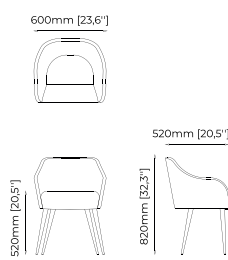

**Dimensions**

59x54x82 cm  
23.22x19.68x32.28 inch.

**Materials and Finishes**

Berlin siena  
Smooth black iron

**DUBLIN** *Chair*

**Dimensions**

46x51x85 cm  
18.11x20.07x33.46 inch.

**Materials and Finishes**

### DENVER Chair

**Dimensions**

50x60x90 cm  
19.68x23.62x35.43 inch.

**Materials and Finishes**

Vienna Cream  
Ash wood stained in smoked eucalyptus matte

### PRESTIGE Chair

**Dimensions**

48.9x58.9x80 cm  
19.2x23.2x31.5 inch.

**Materials and Finishes**

Dom Blanc  
Ash wood stained in smoked eucalyptus matte

### LILI Chair

**Dimensions**

60x52x82 cm  
23.62x20.47x32.28 inch.

**Materials and Finishes**

Boaz Beige  
Smoked eucalyptus matte