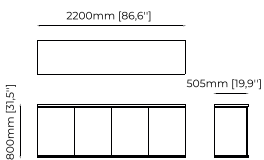

DUANE *Sideboard*

Dimensions

220x50x80 cm
86.61x19.68x31.49 inch.

Materials and Finishes

Smoked oak veneer matte
Gilded polished stainless steel

MACAU *Sideboard*

Dimensions

220x52x80 cm
86.61x20.47x31.49 inch.

Materials and Finishes

Walnut veneer matte
Gilded polished stainless steel