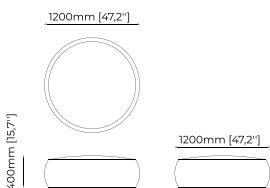

### GREY Pouf

**Dimensions**

100x70x38 cm  
39.37x27.55x14.96 inch.

**Materials and Finishes**

Verena ecru  
Bombay camel  
Smoked eucalyptus matte

### SEBASTIAN *Pouf*

**Dimensions**

120x40 cm  
47.24x15.74 inch.

80x40 cm  
31.49x15.74 inch.

**Materials and Finishes**

Berlin forest  
Lars marl

### MIKE *Pouf*

**Dimensions**

60x60x40 cm  
23.62x23.62x15.74 inch.

**Materials and Finishes**

Seoul terra  
Smoked eucalyptus veneer matte on ash