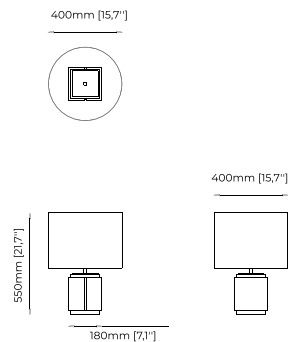

Materials and Finishes

Nero marquina polished marble
Gilded polished stainless steel