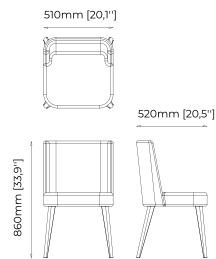

**Dimensions**

59x54x82 cm  
23.22x19.68x32.28 inch.

**Materials and Finishes**

Berlin siena  
Smooth black iron

**DUBLIN** *Chair*

**Dimensions**

46x51x85 cm  
18.11x20.07x33.46 inch.

**Materials and Finishes**

### **BALI Chair**

**Dimensions**

50x57.5x88 cm  
19.68x22.63x34.64 inch.

**Materials and Finishes**

Vienna Anthracite  
Ash wood stained in smoked eucalyptus matte

### DENVER Chair

**Dimensions**

50x60x90 cm  
19.68x23.62x35.43 inch.

**Materials and Finishes**

Vienna Cream  
Ash wood stained in smoked eucalyptus matte

### PRESTIGE Chair

**Dimensions**

48.9x58.9x80 cm  
19.2x23.2x31.5 inch.

**Materials and Finishes**

Dom Blanc  
Ash wood stained in smoked eucalyptus matte