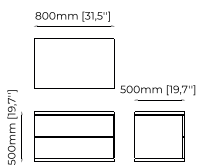

CAIRO *Bedside Table*

Dimensions

80x50x50 cm
31.49x19.68x19.68 inch.

Materials and Finishes

Smoked oak veneer matte
Gilded polished stainless steel

CONNOR *Bedside Table*

Dimensions

60x45x37 cm
23.62x17.71x14.56 inch.

Materials and Finishes

Oak veneer matte
Nickel polished stainless steel