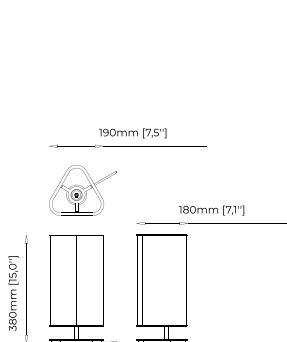

Materials and Finishes

Dark emperador polished marble
Nickel polished stainless steel
Gilded polished stainless steel