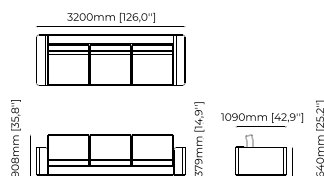

Materials and Finishes

Mael beige
Bombay camel
Smoked eucalyptus matte