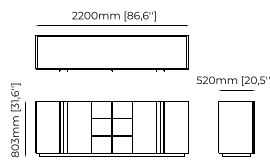

DUANE *Sideboard*

Dimensions

220x50x80 cm
86.61x19.68x31.49 inch.

Materials and Finishes

Smoked oak veneer matte
Gilded polished stainless steel

MACAU *Sideboard*

Dimensions

220x52x80 cm
86.61x20.47x31.49 inch.

Materials and Finishes

Walnut veneer matte
Gilded polished stainless steel