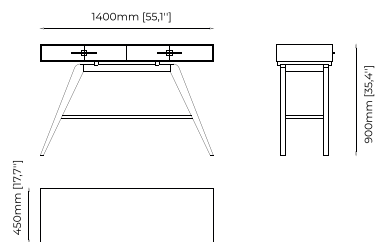

### NIELS Console

**Dimensions**

180x45x90 cm  
70.86x17.71x35.43 inch.

**Materials and Finishes**

Smoked eucalyptus veneer matte  
Gilded polished stainless steel

**ANTHONY** Console

**Dimensions**

140x45x90 cm  
55.11x17.71x35.43 inch.