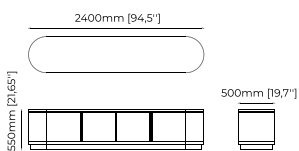

BROWN TV Cabinet

Dimensions

240x50x55 cm
94.48x19.68x21.65 inch.

Materials and Finishes

Smoked oak veneer matte
Gilded polished stainless steel
Verde issorie polished marble

CUBA TV Cabinet

Dimensions

210x52x50 cm
82.67x20.47x19.68 inch.

Materials and Finishes

Smoked oak veneer matte
Gilded polished stainless steel
Smooth black iron