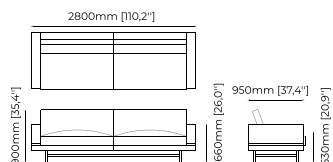

### STEWART *Sofa*

**Dimensions**

280x95x90 cm  
110.24x37.4x35.4 inch.

220x95x90 cm  
86.61x37.4x30.31 inch

**Materials and Finishes**

Mael beige & taupe  
Smooth black iron  
Black Matte