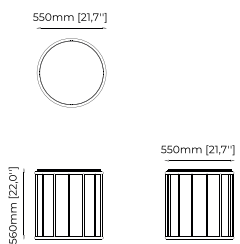

STILL *Side Table*

Dimensions

55x56 cm
21.65x22.04 inch.

Materials and Finishes

Nero marquina polished marble
Nickel polished stainless steel

BRENDA *Side Table*

Dimensions

48x55 cm
18.89x21.65 inch

Materials and Finishes

Smoked oak veneer matte
Gilded polished stainless steel