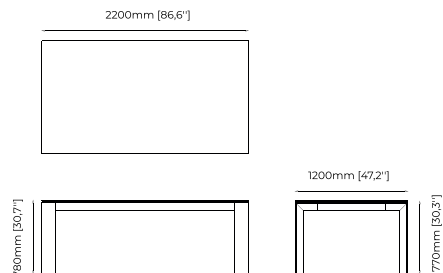

Materials and Finishes

Black ash veneer matte