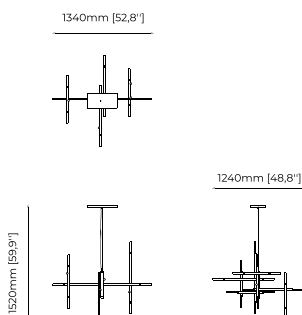

JAZZ Chandelier

Dimensions

50x120 cm
19.68x47.24 inch.

Materials and Finishes

Smooth black iron
Copper polished stainless steel