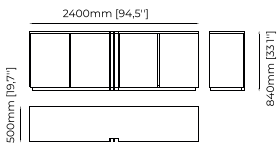

### ISIS Sideboard

**Dimensions**

240x50x83 cm  
94.48x19.68x32.67 inch.

**Materials and Finishes**

Walnut veneer matte  
Copper polished HPL