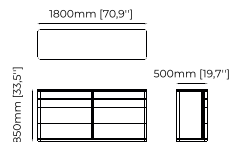

DUANE *Chest of drawers*

Dimensions

140x50,5x100 cm
55.11x19.9x39.4 inch.

Materials and Finishes

Walnut veneer matte
Gilded polished stainless steel

HILARY *Chest of drawers*

Dimensions

180x50x85 cm
70.86x19.68x19.68 inch.

Materials and Finishes

Black ash veneer matte
Copper polished stainless steel