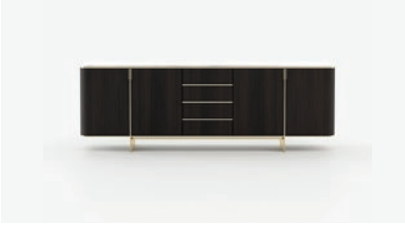

SIDEBOARDS

Dean Sideboard, Page 264