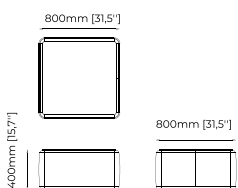

### **BUR** *Pouf*

**Dimensions**

50x45 cm  
19.68x17.71 inch.

**Materials and Finishes**

Bombay forest

### MOORE *Pouf*

**Dimensions**

80x80x40 cm  
31.49x31.49x15.74 inch.

100x100x40 cm  
39.37x39.37x15.74 inch.

**Materials and Finishes**

Mael beige & taupe  
Bombay siena

### ISAAC *Pouf*

**Dimensions**

40x45 cm  
15.74x17.71 inch.

**Materials and Finishes**

Boaz beige  
Gilded polished stainless steel