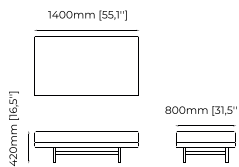

### CHARLIE *Pouf*

**Dimensions**

100x70x42 cm  
39.37x27.55x16.53 inch.

**Materials and Finishes**

Mael Beige  
Smoked oak matte

### STEWART *Pouf*

**Dimensions**

140x80x53 cm  
55.11x31.49x20.86 inch.

110x80x53 cm  
43.30x31.49x20.86 inch.

**Materials and Finishes**

Mael beige & taupe  
Smooth black iron

### SOPHIA *Pouf*

**Dimensions**

72.5x70x42 cm  
28.54x27.55x16.53 inch.

**Materials and Finishes**

Lohan Ocre  
Seoul Camel  
Gilded polished stainless steel

### Dimensions

72x72x44 cm  
28.34x28.34x17.32 inch.