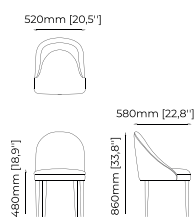

**Materials and Finishes**

Lohan chair  
Berlin siena  
Ash wood stained in black

**LILI Home office chair**

**Dimensions**

70x70x80 cm  
27.55x27.55x31.49 inch.

**Materials and Finishes**

Seoul terra  
Smooth black iron

### AMOUR Chair

**Dimensions**

58x61x85 cm  
22.83x24.01x33.46 inch.

**Materials and Finishes**

Mael beige  
Vienna cream  
Ash wood stained in smoked oak matte

### ESTORIL Chair

**Dimensions**

52x58x86 cm  
20.47x22.83x33.85 inch.

**Materials and Finishes**

Mael beige & taupe  
Vienna cream  
Smooth black iron

### Haia II *Home office chair*

**Dimensions**

57x52x76 cm  
22.44x20.47x29.92 inch.

**Materials and Finishes**

Mael beige  
Berlin siena  
Textured black iron  
Gilded polished stainless steel