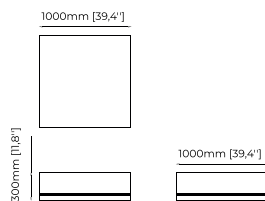

ANTHONY *Coffee table*

Dimensions

100x100x40 cm
49.21x49.21x15.74 inch.

Materials and Finishes

Black ash veneer matte
Gilded polished stainless steel

CLEA *Coffee table*

Dimensions

100x100x30 cm
39.37x39.37x11.81 inch.

Materials and Finishes

Carrara polished marble
Copper polished stainless steel
Walnut veneer matte