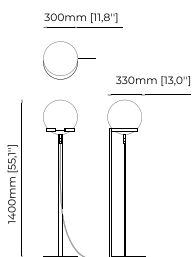

CLARKE *Floor Lamp*

Dimensions

30x33x140 cm
11.81x12.99x55.11 inch.

Materials and Finishes

Nero marquina polished marble
Smooth black iron
Opaline glass globe

RANDOLPH *Floor Lamp*

Dimensions

143x35x120 cm
56.29x13.77x47.24 inch.

Materials and Finishes

Gilded polished stainless steel
Smooth black iron