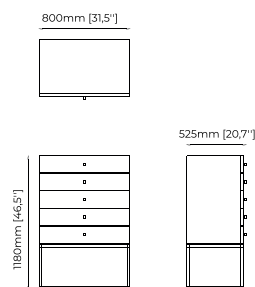

ENDY Tallboy

Dimensions

75x55x120 cm
29.5x19.7x47.2 inch.

Materials and Finishes

Walnut Matte

ESTER Tallboy

Dimensions

80x52.5x118 cm
31.5x20.7x46.5 inch.

Materials and Finishes

Black Ash Matte
Nickel polished stainless steel