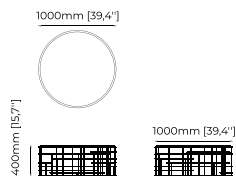

Materials and Finishes

Verde issorie polished marble
Gilded polished stainless steel