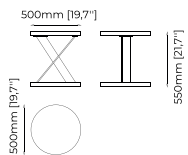

### CHERYL Side Table

**Dimensions**

50x55 cm  
19.68x21.65 inch.

**Materials and Finishes**

Verde issorie polished marble  
Gilded polished stainless steel

**DILI** Side Table

**Dimensions**

50x55 cm  
19.7x21.7 inch.