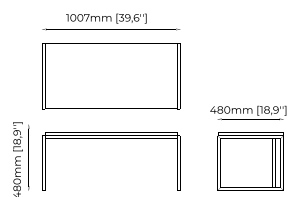

### ESTORIL Bar Stool

**Dimensions**

42x43x87 cm  
16.53x16.92x34.25 inch.

42x43x102 cm  
16.53x16.92x40.15 inch.

**Materials and Finishes**

Berlin forest  
Smoked oak veneer matte  
Gilded polished stainless steel

### AMY *Bench*

**Dimensions**

160x40x48 cm  
62.99x15.74x18.89 inch.

**Materials and Finishes**

Mael beige & taupe  
Ash wood stained in smoked oak matte

### **BENNER** Bench

**Dimensions**

130x60x40 cm  
51.18x23.62x15.74 inch.

**Materials and Finishes**

Seoul camel  
Gilded polished stainless steel

### **ACHILES** Bench

**Dimensions**

100x48x48 cm  
30.37x18.89x18.89 inch.

**Materials and Finishes**

Xangai White  
Smooth Black Iron