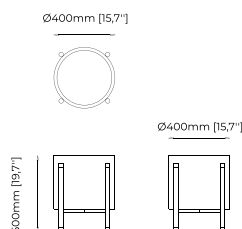

LANIE Flower Pot

Dimensions

34x34x100 cm
13.38x13.38x39.37 inch.

44x44x80 cm
17.32x17.32x31.5 inch.

Materials and Finishes

Black ash veneer matte
Gilded brushed stainless steel

ROSIE Flower Pot

Dimensions

50x60 cm
19.68x23.62 inch.

40x50 cm
15.7x19.7 inch.

50x85 cm
19.7x33.46 inch.

Materials and Finishes

Walnut veneer matte
Smooth black iron
Gilded brushed stainless steel