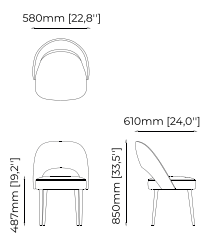

### Dimensions

180x86x88 cm  
70.86x33.85x34.64 inch.

**Materials and Finishes**

Lohan chair  
Berlin siena  
Ash wood stained in black

**LILI Home office chair**

**Dimensions**

70x70x80 cm  
27.55x27.55x31.49 inch.

**Materials and Finishes**

Seoul terra  
Smooth black iron

### AMOUR Chair

**Dimensions**

58x61x85 cm  
22.83x24.01x33.46 inch.

**Materials and Finishes**

Mael beige  
Vienna cream  
Ash wood stained in smoked oak matte

### ESTORIL Chair

**Dimensions**

52x58x86 cm  
20.47x22.83x33.85 inch.

**Materials and Finishes**

Mael beige & taupe  
Vienna cream  
Smooth black iron