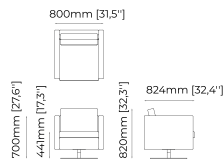

### Dimensions

330x219x119 cm  
129.92x86.22x46.85 inch.

310x219x119 cm  
122.05x86.22x46.85 inch.

300x219x119 cm  
118.11x86.22x46.85 inch.

### Dimensions

81x88x77 cm  
31.89x34.65x30.32 inch.

### HAROLD *Armchair*

**Dimensions**

110x85x70 cm  
43.30x33.46x27.55 inch.

**Materials and Finishes**

Byron sable  
Ash wood stained in oak matte

### MARLOW *Armchair*

**Dimensions**

80x82,4x82 cm  
19.68x32.44x32.28 inch.

**Materials and Finishes**

Bombay siena  
Smooth black iron