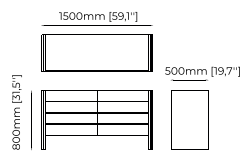

Smoked eucalyptus matte  
Gilded polished stainless steel

**MUCALA** *Chest of drawers*

**Dimensions**

150x50x80 cm  
59.05x19.68x31.49 inch.

**Materials and Finishes**

Smoked oak veneer matte  
Nickel polished stainless steel