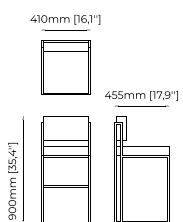

ACHILES *Bar Stool*

Dimensions

41x45,5x90 cm
16.14x17.9x35.4 inch.

41x45,5x105 cm
16.14x17.9x41.33 inch.

Materials and Finishes

Xangai Sand
Smooth Black Iron