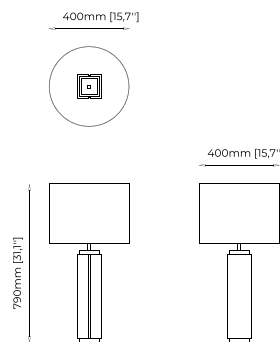

Materials and Finishes

Dark emperador polished marble
Nickel polished stainless steel
Gilded polished stainless steel