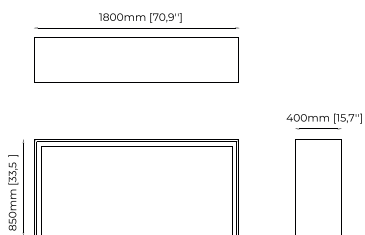

Materials and Finishes

Smoked eucalyptus veneer matte
Gilded polished stainless steel