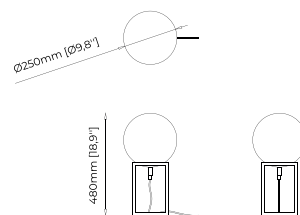

WRIGHT Table Lamp

Dimensions

36.5x12.5x37.5 cm
14.37x4.92x14.76 inch.

Materials and Finishes

Smooth black iron

JONES Table Lamp

Dimensions

25x48 cm
9.84x18.89 inch.

Materials and Finishes

Smooth black iron
Gilded polished stainless steel
Opaline glass globe