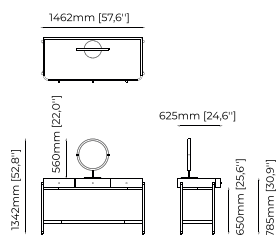

### ROSIE Dressing Table

**Dimensions**

146,6x62,5x134.2 cm  
57.71x24.60x52.8 inch.

**Materials and Finishes**

Walnut veneer matte  
Seoul terra  
Smooth black iron  
Gilded polished stainless steel