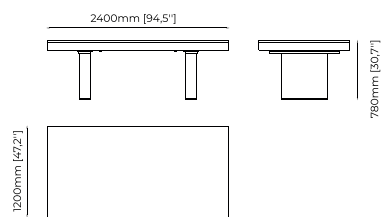

### ISIS Dining Table

**Dimensions**

240x120x78 cm  
94.48x47.24x30.70 inch.

140x140x78 cm  
55.12x55.12x30.71 inch.

200x120x78 cm  
78.74x47.24x30.71 inch.

**Materials and Finishes**

Smoked eucalyptus veneer matte