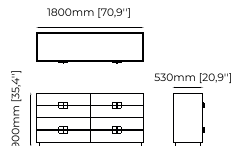

CONNOR *Chest of drawers*

Dimensions

140x45x77 cm
55.11x17.71x30.31 inch.

Materials and Finishes

Aged oak veneer matte
Gilded polished stainless steel

LADY *Chest of drawers*

Dimensions

180x53x90 cm
70.86x20.86x35.4 inch.

Materials and Finishes

Aged oak veneer matte
Gilded polished stainless steel