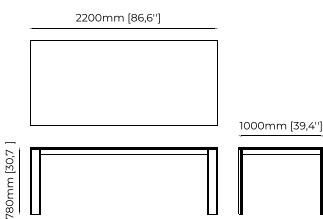

Materials and Finishes

Smoked eucalyptus veneer matte
Gilded polished stainless steel