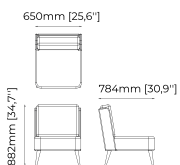

### Dimensions

81x88x77 cm  
31.89x34.65x30.32 inch.

### TADEAS *Armchair*

**Dimensions**

65x78x88 cm  
25.59x30.70x34.64 inch.

**Materials and Finishes**

Mael beige  
Berlin siena  
Ash wood stained in smoked eucalyptus matte

### AMBROSE *Armchair*

**Dimensions**

90x80x780 cm  
35.43x31.49x30.70 inch.

**Materials and Finishes**

Lohan chair  
Ash wood stained in black  
Gilded polished stainless steel

### Dimensions

78x74x72 cm  
30.70x29.13x28.34 inch.