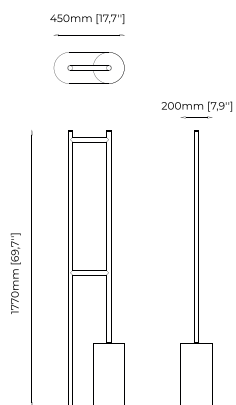

BEN Coat Rack

Dimensions

45x20x177 cm
17.71x7.87x69.68 inch.

Materials and Finishes

Estremoz polished marble
Gilded polished stainless steel
Smooth black iron

MATT Coat Rack

Dimensions

32x168 cm
12.59x66.14 inch.

Materials and Finishes

Estremoz polished marble
Smooth black iron