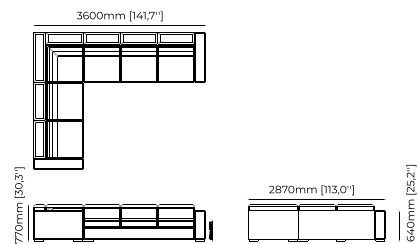

WELLINGTON *Sofa*

Dimensions

300x102x72 cm
118.11x40.15x28.34 inch.

240x102x72 cm
94.49x40.16x28.35 inch.

Materials and Finishes

Mael beige
Walnut veneer matte
Gilded polished stainless steel

GOLD *Sofa*

Dimensions

360x287x77 cm
141.7x113x30.3 inch.

Materials and Finishes

Lorran putty
Smoked oak veneer matte