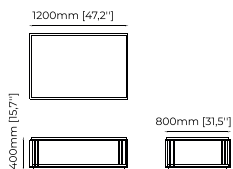

MEGAN *Coffee table*

Dimensions

120x80x40 cm
47.24x31.49x15.74 inch.

Materials and Finishes

Smoked oak veneer matte
Gilded polished stainless steel

S.PAULO *Coffee table*

Dimensions

100x100x30 cm
39.37x39.37x11.81 inch.

Materials and Finishes

Smoked oak veneer matte
Gilded polished stainless steel