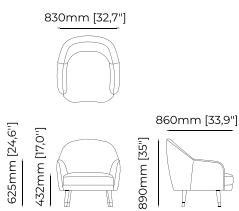

### HAROLD *Armchair*

**Dimensions**

110x85x70 cm  
43.30x33.46x27.55 inch.

**Materials and Finishes**

Byron sable  
Ash wood stained in oak matte

### MARLOW *Armchair*

**Dimensions**

80x82,4x82 cm  
19.68x32.44x32.28 inch.

**Materials and Finishes**

Bombay siena  
Smooth black iron

### COSY Armchair

**Dimensions**

88x83x87 cm  
34.64x32.67x34.25 inch.

**Materials and Finishes**

Potira Pecan  
Ash wood stained in walnut matte  
Gilded polished stainless steel

### HECTOR *Armchair*

**Dimensions**

80x84x87 cm  
31.49x33.07x35.43 inch.

**Materials and Finishes**

Potira pecan  
Ash wood stained in smoked oak matte  
Gilded polished stainless steel