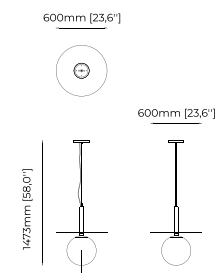

**Dimensions**

60x188 cm  
23.62x74.01 inch.

**Dimensions**

42.5x130 cm

16.73x51.18 inch.

**Materials and Finishes**

Smooth black iron  
Gilded polished stainless steel  
Opaline glass globe