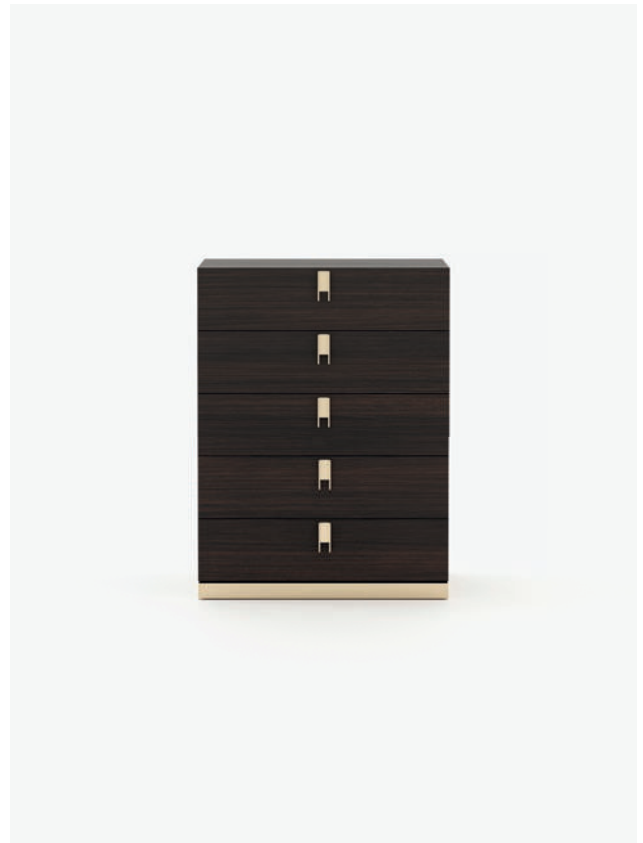

### LADY *Tallboy*

**Dimensions**

90x53x116 cm  
35.4x20.9x45.7 inch.

**Materials and Finishes**

Smoked Eucalyptus Matte  
Textured black iron  
Nero marquina polished marble

**DAKAR** *Tallboy*

**Dimensions**

80x50x100 cm  
31.5x19.7x39.4 inch.

**Materials and Finishes**

Gilded polished stainless steel  
Beige grey lacquer matte

**EMILY** *Tallboy*

**Dimensions**

80x51.5x106 cm  
31.5x20.3x41.7 inch.

**Materials and Finishes**