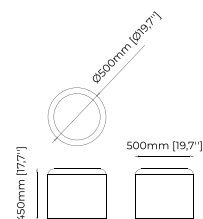

### MOORE *Pouf*

**Dimensions**

80x80x40 cm  
31.49x31.49x15.74 inch.

100x100x40 cm  
39.37x39.37x15.74 inch.

**Materials and Finishes**

Mael beige & taupe  
Bombay siena