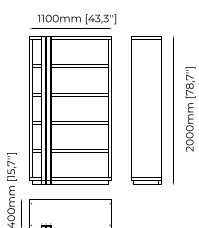

D'ARC Bookshelf

Dimensions

110x40x200 cm
43.30x15.74x78.74 inch.

Materials and Finishes

Smoked oak veneer matte
Nickel polished stainless steel

D'ARC Bookcase

Dimensions

110x40x200 cm
43.30x15.74x78.74 inch.

Materials and Finishes

Smoked oak veneer matte
Gilded polished stainless steel
Gris mirror
Clear glass