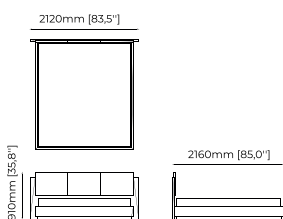

#### Dimensions

193x229x90 cm  
75.98x90.15x35.43 inch.

163x229x90 cm  
64.17x90.16x35.43 inch.

173x229x90 cm  
68.11x90.16x35.43

### TERI Bed

**Dimensions**

194x212x100 cm  
76.37x83.46x39.37 inch.

**Materials and Finishes**

Oak veneer matte  
Seoul toffee

### DUANE Bed

**Dimensions**

172x214x120 cm  
67.61x85.03x47.24 inch.

162x214x120  
63.78x85.03x47.24 inch.

192x214x120  
75.59x85.03x47.24 inch.

**Materials and Finishes**

Walnut veneer matte  
Gilded polished stainless steel

### Dimensions

330x219x119 cm  
129.92x86.22x46.85 inch.

310x219x119 cm  
122.05x86.22x46.85 inch.

300x219x119 cm  
118.11x86.22x46.85 inch.