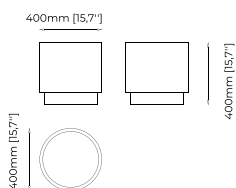

### GOLD Flower Pot

**Dimensions**

40x40 cm  
15.74x15.74 inch.

50x50 cm  
19.68x19.68 inch.

60x50 cm  
23.62x19.68 inch.

50x85 cm  
19.68x33.46 inch.

**Materials and Finishes**

Smoked oak veneer matte  
Gilded polished stainless steel