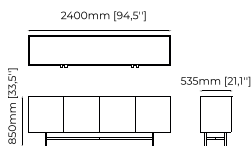

LAGOS Sideboard

Dimensions

230x51x80 cm
90.55x20.07x31.49 inch.

Materials and Finishes

Walnut veneer matte
Black lacquer matte
Nickel polished stainless steel

LEWIS Sideboard

Dimensions

240x53,5x85 cm
94,48x21.06x33.46 inch.

Materials and Finishes

Smoked oak veneer matte
Nero marquina polished marble
Gilded polished stainless steel