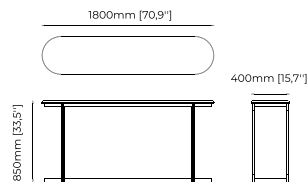

**Materials and Finishes**

Nero marquina polished marble  
Smooth black iron

**LYSSA** Console

**Dimensions**

180x40x85 cm  
70.86x15.74x33.46 inch.

**Materials and Finishes**

Black flower polished marble  
Smooth black iron  
Gilded brushed stainless steel