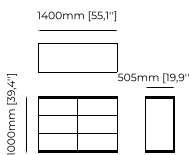

DUANE *Chest of drawers*

Dimensions

140x50,5x100 cm
55.11x19.9x39.4 inch.

Materials and Finishes

Walnut veneer matte
Gilded polished stainless steel

HILARY *Chest of drawers*

Dimensions

180x50x85 cm
70.86x19.68x19.68 inch.

Materials and Finishes

Black ash veneer matte
Copper polished stainless steel