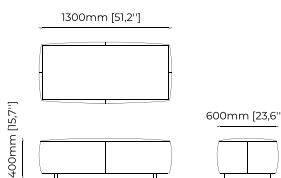

### Dimensions

78x74x72 cm  
30.70x29.13x28.34 inch.

### ESTORIL Bar Stool

**Dimensions**

42x43x87 cm  
16.53x16.92x34.25 inch.

42x43x102 cm  
16.53x16.92x40.15 inch.

**Materials and Finishes**

Berlin forest  
Smoked oak veneer matte  
Gilded polished stainless steel

### AMY *Bench*

**Dimensions**

160x40x48 cm  
62.99x15.74x18.89 inch.

**Materials and Finishes**

Mael beige & taupe  
Ash wood stained in smoked oak matte

### **ACHILES** Bench

**Dimensions**

100x48x48 cm  
30.37x18.89x18.89 inch.

**Materials and Finishes**

Xangai White  
Smooth Black Iron