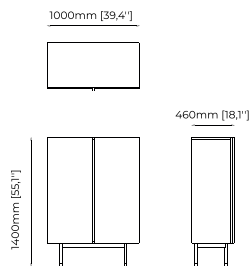

BORIS *Cupboard*

Dimensions

120x53.7x140 cm
47.2x21.1x55.1 inch.

Materials and Finishes

Black ash veneer matte
Gilded polished stainless steel

CUBA *Bar Cabinet*

Dimensions

100x46x140 cm
39.4x18.1x55.1 inch.

Materials and Finishes

Aged oak veneer matte
Gilded polished stainless steel
Smooth black iron