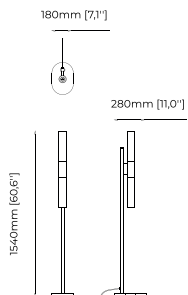

EVANS *Floor Lamp*

Dimensions

18x28x154 cm
7.08x11.02x60.62 inch.

Materials and Finishes

Smooth black iron
Gilded polished stainless steel
Nero marquina polished marble
Frosted Acrylic Tube

JONES *Floor Lamp*

Dimensions

35x130 cm
13.77x51.18 inch.

Materials and Finishes

Textured black iron
Gilded polished stainless steel
Opaline glass globe