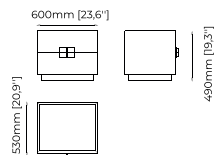

ENDY Bedside Table

Dimensions

70x50x45 cm
27.55x19.68x17.71 inch.

Materials and Finishes

Black ash veneer matte

LADY Bedside Table

Dimensions

60x53x49 cm
23.62x20.86x19.29 inch.

Materials and Finishes

Smoked eucalyptus veneer matte
Smooth black iron
Nero marquina polished marble