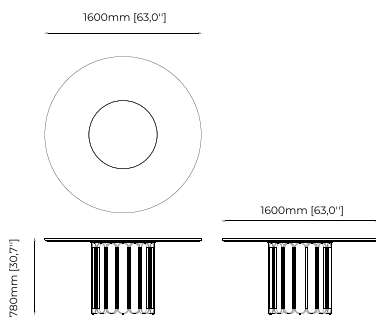

### ISIS Dining Table

**Dimensions**

240x120x78 cm  
94.48x47.24x30.70 inch.

140x140x78 cm  
55.12x55.12x30.71 inch.

200x120x78 cm  
78.74x47.24x30.71 inch.

**Materials and Finishes**

Smoked eucalyptus veneer matte