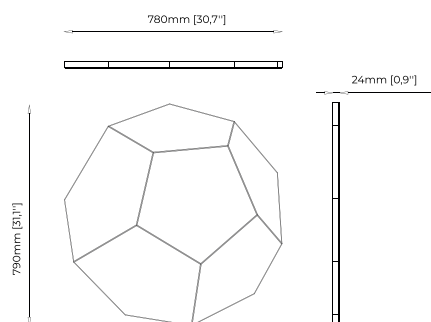

### LIMA Mirror

**Dimensions**

78x2,4x79,5 cm  
30.70x0.94x31.29 inch.

**Materials and Finishes**

Clear mirror  
Gris mirror  
Bronze mirror