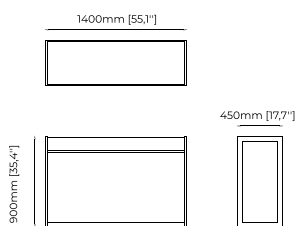

**Materials and Finishes**

Nero marquina polished marble  
Smooth black iron

**LYSSA** Console

**Dimensions**

180x40x85 cm  
70.86x15.74x33.46 inch.

**Materials and Finishes**

Black flower polished marble  
Smooth black iron  
Gilded brushed stainless steel