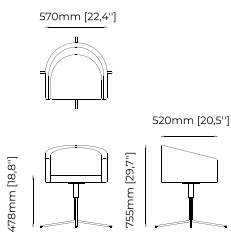

### Dimensions

180x86x88 cm  
70.86x33.85x34.64 inch.

### ESTORIL Chair

**Dimensions**

52x58x86 cm  
20.47x22.83x33.85 inch.

**Materials and Finishes**

Mael beige & taupe  
Vienna cream  
Smooth black iron

### Haia II *Home office chair*

**Dimensions**

57x52x76 cm  
22.44x20.47x29.92 inch.

**Materials and Finishes**

Mael beige  
Berlin siena  
Textured black iron  
Gilded polished stainless steel

### LOREN *Chair*

**Dimensions**

59x54x85 cm  
23.22x20.86x33.46 inch.

**Materials and Finishes**

Seoul camel  
Gilded polished stainless steel