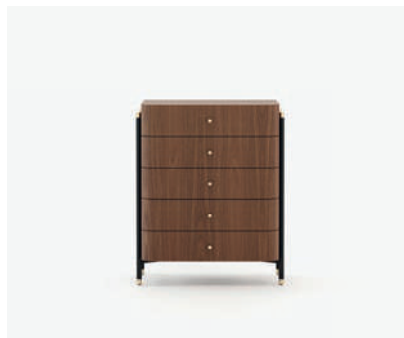

Rosie Tallboy, Page 274