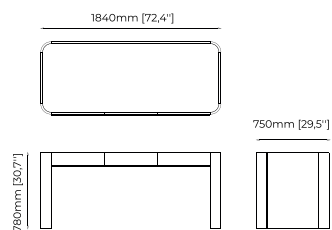

Materials and Finishes

Smoked eucalyptus veneer matte
Gilded polished stainless steel
Carrara polished marble