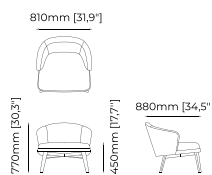

SOPHIA Armchair

Dimensions

Armchair:
79x84x87.5 cm
31.1x33.1x34.5 inch.

Ottoman:
72.5x70x42 cm
28.54x13.03x16.53 inch.

Materials and Finishes

Seoul sand
Lohan nacre
Nickel polished stainless steel

NELLY Armchair

Dimensions

81x88x77 cm
31.89x34.65x30.32 inch.

Materials and Finishes

Lohan chair
Berlin siena
Ash wood stained in smoked eucalyptus matte