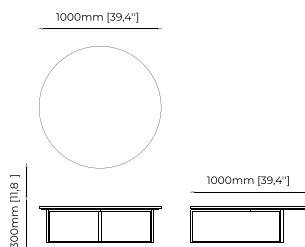

### DILI *Coffee table*

**Dimensions**

100x30 cm  
39.37x11.81 inch.

**Materials and Finishes**

Verde issorie polished marble  
Smooth black iron