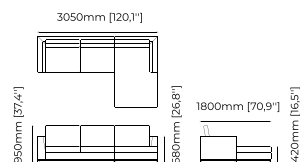

Materials and Finishes

Boaz beige
Black lacquer matte
Moscow woody
Lohan chair