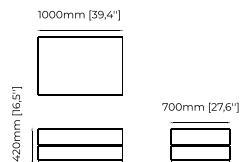

Materials and Finishes

Mael Beige
Smoked oak matte