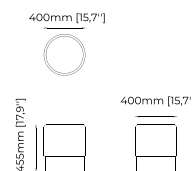

Materials and Finishes

Boaz beige
Gilded polished stainless steel