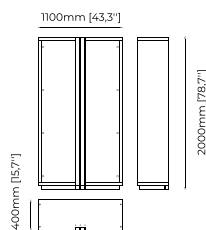

D'ARC Bookshelf

Dimensions

110x40x200 cm
43.30x15.74x78.74 inch.

Materials and Finishes

Smoked oak veneer matte
Nickel polished stainless steel

D'ARC Bookcase

Dimensions

110x40x200 cm
43.30x15.74x78.74 inch.

Materials and Finishes

Smoked oak veneer matte
Gilded polished stainless steel
Gris mirror
Clear glass