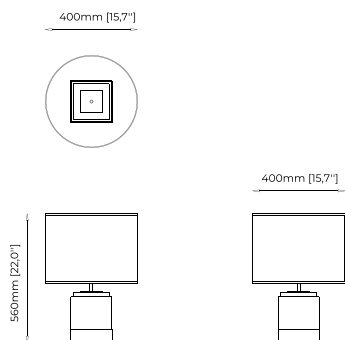

SMITH *Table Lamp*

Dimensions

40x56 cm
15.74x22.04 inch.

Materials and Finishes

Smoked eucalyptus veneer matte
Smooth black iron