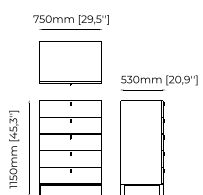

AMBER *Tallboy*

Dimensions

75x53x115 cm
29.52x20.86x45.27 inch.

Materials and Finishes

Aged oak veneer matte
Textured black iron
Gilded polished stainless steel

HILARY *Tallboy*

Dimensions

80x50x99 cm
31.49x19.68x38.97 inch.

Materials and Finishes

Black ash veneer matte
Copper polished stainless steel