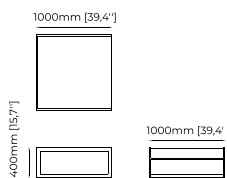

ANTHONY *Coffee table*

Dimensions

100x100x40 cm
49.21x49.21x15.74 inch.

Materials and Finishes

Black ash veneer matte
Gilded polished stainless steel

CLEA *Coffee table*

Dimensions

100x100x30 cm
39.37x39.37x11.81 inch.

Materials and Finishes

Carrara polished marble
Copper polished stainless steel
Walnut veneer matte