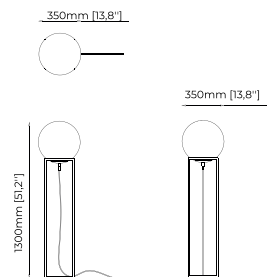

EVANS *Floor Lamp*

Dimensions

18x28x154 cm
7.08x11.02x60.62 inch.

Materials and Finishes

Smooth black iron
Gilded polished stainless steel
Nero marquina polished marble
Frosted Acrylic Tube

JONES *Floor Lamp*

Dimensions

35x130 cm
13.77x51.18 inch.

Materials and Finishes

Textured black iron
Gilded polished stainless steel
Opaline glass globe