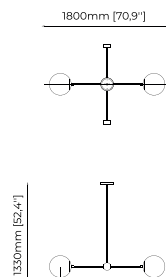

RANDOLPH *Suspension Lamp*

Dimensions

118x118x130 cm
46.45x46.45x51.18 inch

Materials and Finishes

Smooth black iron
Gilded polished stainless steel

JANIS *Suspension Lamp*

Dimensions

180x110x133 cm
70.86x43.3x52.36 inch

128.6x75x130 cm
50.62x29.52x24.60 inch.

Materials and Finishes

Smooth black iron
Gilded polished stainless steel
Opaline glass globe