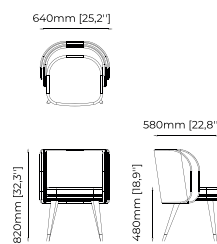

### ESTORIL Chair

**Dimensions**

52x58x86 cm  
20.47x22.83x33.85 inch.

**Materials and Finishes**

Mael beige & taupe  
Vienna cream  
Smooth black iron

### LOREN *Chair*

**Dimensions**

59x54x85 cm  
23.22x20.86x33.46 inch.

**Materials and Finishes**

Seoul camel  
Gilded polished stainless steel

### ROBSON Chair

**Dimensions**

67.2x63.2x90 cm  
26.45x24.88x35.43 inch.

**Materials and Finishes**

Seoul camel  
Smooth black iron

### AMBROSE Chair

**Dimensions**

64x58x82 cm  
25.19x22.83x32.28 inch.

**Materials and Finishes**

Xangai white  
Berlin siena  
Black ash veneer matte  
Copper polished stainless steel

**LOREN** *Home office chair*