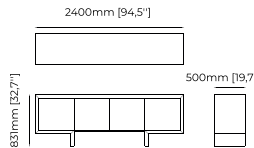

### ISIS Sideboard

**Dimensions**

240x50x83 cm  
94.48x19.68x32.67 inch.

**Materials and Finishes**

Walnut veneer matte  
Copper polished HPL