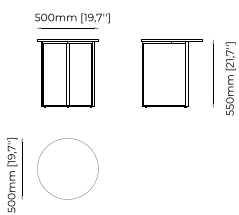

**Materials and Finishes**

Smoked oak veneer matte  
Smooth black iron

**NOTTINGHAM** Side Table

**Dimensions**

45x45 cm  
17.71x17.71 inch.

**Materials and Finishes**

Smoked eucalyptus veneer matte  
Gilded polished stainless steel