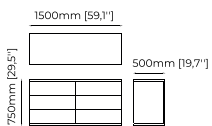

CAIRO *Chest of drawers*

Dimensions

150x50x75 cm
59.05x19.68x29.52 inch.

Materials and Finishes

Smoked oak veneer matte
Gilded polished stainless steel

DAKAR *Chest of drawers*

Dimensions

150x50x81 cm
59.05x19.68x31.88 inch.

Materials and Finishes

Oak veneer matte