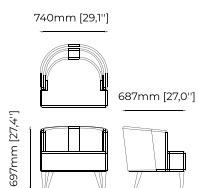

VEERA Armchair

Dimensions

74x69x70 cm
29.13x27.16x27.55 inch.

Materials and Finishes

Helsinki pearl
Ash wood stained in smoked eucalyptus matte

JOE Armchair

Dimensions

80x76x87 cm
31.49x29.92x34.25 inch.

Materials and Finishes

Berlin camel
Smoked eucalyptus veneer matte