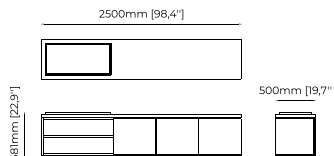

DEAN TV Cabinet

Dimensions

250x51x55 cm
98.42x20.07x21.65 inch.

Materials and Finishes

Smoked oak veneer matte
Dark Emperador polished marble
Gilded brushed stainless steel

LORA TV Cabinet

Dimensions

250x50x58 cm
98.42x19.68x22.83 inch.

Materials and Finishes

Smoked eucalyptus veneer matte
Black lacquer matte
Gilded polished stainless steel