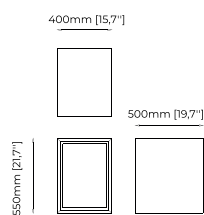

Materials and Finishes

Walnut veneer matte
Nero marquina polished marble
Gilded brushed stainless steel