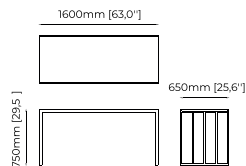

Materials and Finishes

Smooth black iron
Aged oak veneer matte