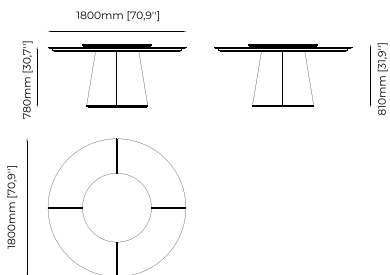

Materials and Finishes

Nickel polished stainless steel
Gris mirror