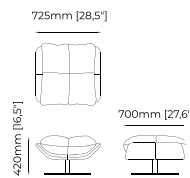

### SEBASTIAN *Pouf*

**Dimensions**

120x40 cm  
47.24x15.74 inch.

80x40 cm  
31.49x15.74 inch.

**Materials and Finishes**

Berlin forest  
Lars marl

### CHARLIE *Pouf*

**Dimensions**

100x70x42 cm  
39.37x27.55x16.53 inch.

**Materials and Finishes**

Mael Beige  
Smoked oak matte

### STEWART *Pouf*

**Dimensions**

140x80x53 cm  
55.11x31.49x20.86 inch.

110x80x53 cm  
43.30x31.49x20.86 inch.

**Materials and Finishes**

Mael beige & taupe  
Smooth black iron

### SOPHIA *Pouf*

**Dimensions**

72.5x70x42 cm  
28.54x27.55x16.53 inch.

**Materials and Finishes**

Lohan Ocre  
Seoul Camel  
Gilded polished stainless steel