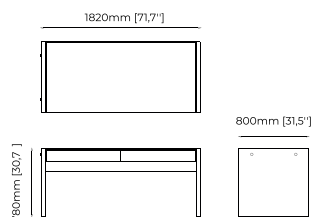

Materials and Finishes

Aged oak veneer matte
Gilded polished stainless steel