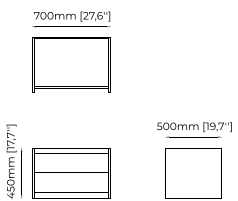

ENDY Bedside Table

Dimensions

70x50x45 cm
27.55x19.68x17.71 inch.

Materials and Finishes

Black ash veneer matte

LADY Bedside Table

Dimensions

60x53x49 cm
23.62x20.86x19.29 inch.

Materials and Finishes

Smoked eucalyptus veneer matte
Smooth black iron
Nero marquina polished marble