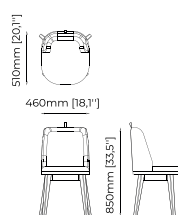

### Dimensions

180x86x88 cm  
70.86x33.85x34.64 inch.

### AMBROSE Chair

**Dimensions**

64x58x82 cm  
25.19x22.83x32.28 inch.

**Materials and Finishes**

Xangai white  
Berlin siena  
Black ash veneer matte  
Copper polished stainless steel

**LOREN** *Home office chair*

**Dimensions**

59x54x82 cm  
23.22x19.68x32.28 inch.

**Materials and Finishes**

Berlin siena  
Smooth black iron

**DUBLIN** *Chair*

**Dimensions**

46x51x85 cm  
18.11x20.07x33.46 inch.

**Materials and Finishes**

Boaz beige  
Moscow woody  
Ash wood stained in walnut matte

**SIMONE Chair**

**Dimensions**

55x59x93 cm  
21.65x23.22x35.43 inch.

**Materials and Finishes**

Vienna teja  
Ash wood stained in aged oak matte