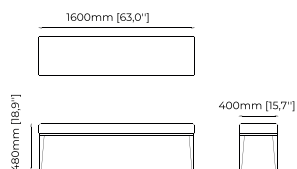

### CHARLIE *Bench*

**Dimensions**

120x40x40 cm  
47.24x15.74x15.74 inch.

**Materials and Finishes**

Berlin siena

### AMY *Bench*

**Dimensions**

160x40x48 cm  
62.99x15.74x18.89 inch.

**Materials and Finishes**

Mael beige & taupe  
Ash wood stained in smoked oak matte