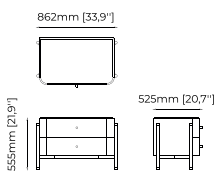

ROSIE *Bedside Table*

Dimensions

86x52.5x55.5 cm
33.85x20.66x21.85 inch.

Materials and Finishes

Black ash veneer matte
Gilded polished stainless steel
Smooth black iron

KIRA *Bedside Table*

Dimensions

80x51x45 cm
31.49x20.07x18.11 inch.

Materials and Finishes

Smoked eucalyptus veneer matte
Gilded polished stainless steel