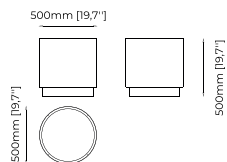

LYSSA Side Table

Dimensions

47x55 cm
18.5x21.7 inch.

Materials and Finishes

Smooth black iron
Gilded brushed stainless steel
Verde Issorie polished marble

GOLD Side Table

Dimensions

50x50 ccm
19.7x19.7 inch.

Materials and Finishes

Estremoz polished marble
Smoked oak veneer matte
Gilded brushed stainless steel