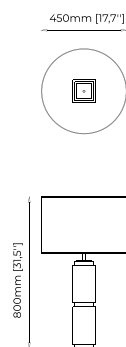

MARTIN Table Lamp

Dimensions

40x40x79 cm
15.74x15.74x31.10 inch.

Materials and Finishes

Nero marquina polished marble
Gilded polished stainless steel

QUENTIN Table Lamp

Dimensions

45x80 cm
17.71x31.49 inch.

Materials and Finishes

Nero marquina polished ceramic
Copper polished stainless steel