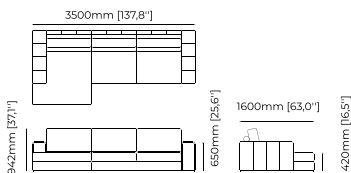

Materials and Finishes

Boaz beige
Black lacquer matte
Moscow woody
Lohan chair