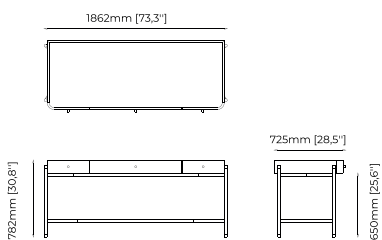

Materials and Finishes

Smoked eucalyptus veneer matte
Gilded polished stainless steel
Carrara polished marble