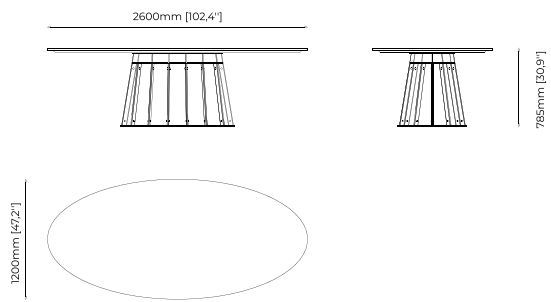

### ANN Dining Table

**Dimensions**

260x120x78 cm  
102.36x47.24x30.70 inch.

**Materials and Finishes**

Black flower polished marble  
Smooth black iron  
Gilded polished stainless steel