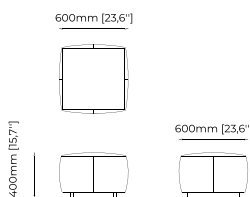

**Dimensions**

59x54x82 cm  
23.22x19.68x32.28 inch.

**Materials and Finishes**

Berlin siena  
Smooth black iron

**DUBLIN** *Chair*

**Dimensions**

46x51x85 cm  
18.11x20.07x33.46 inch.

**Materials and Finishes**

### **BENNER** *Pouf*

**Dimensions**

60x60x40 cm  
23.62x23.62x15.74 inch.

**Materials and Finishes**

Lohan chair  
Smooth black iron

### **BUR** *Pouf*

**Dimensions**

50x45 cm  
19.68x17.71 inch.

**Materials and Finishes**

Bombay forest

### MOORE *Pouf*

**Dimensions**

80x80x40 cm  
31.49x31.49x15.74 inch.

100x100x40 cm  
39.37x39.37x15.74 inch.

**Materials and Finishes**

Mael beige & taupe  
Bombay siena