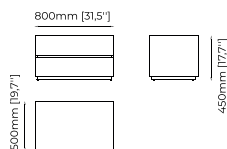

**Materials and Finishes**

Walnut Matte  
Smooth black iron

**DAKAR** *Bedside Table*

**Dimensions**

80x50x45cm  
31.49x19.68x17.71 inch.

**Materials and Finishes**

Beige grey lacquer glossy  
Gilded polished stainless steel