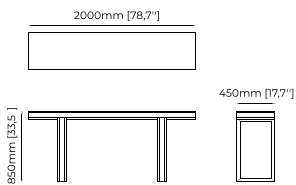

Materials and Finishes

Smoked oak veneer matte
Nickel polished stainless steel