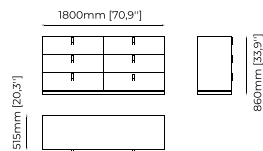

Smoked eucalyptus veneer matte  
Gilded polished stainless steel

**EMILY** *Chest of drawers*

**Dimensions**

180x51.5x86 cm  
70.86x20.27x33.8 inch.

**Materials and Finishes**

Smoked oak veneer matte  
Gilded polished stainless steel