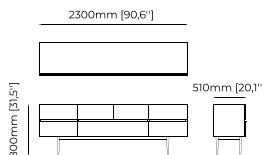

LAGOS Sideboard

Dimensions

230x51x80 cm
90.55x20.07x31.49 inch.

Materials and Finishes

Walnut veneer matte
Black lacquer matte
Nickel polished stainless steel

LEWIS Sideboard

Dimensions

240x53,5x85 cm
94,48x21.06x33.46 inch.

Materials and Finishes

Smoked oak veneer matte
Nero marquina polished marble
Gilded polished stainless steel