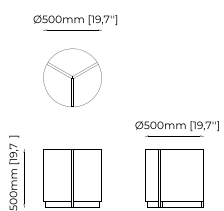

RIGA Side Table

Dimensions

50x50 cm
19.68x19.68 inch.

Materials and Finishes

Smoked eucalyptus veneer matte
Gilded polished stainless steel

POPPI Side Table

Dimensions

25x40x60 cm
9.84x15.74x23.62 inch.

Materials and Finishes

Nero marquina polished marble
Black lacquer matte
Smooth black iron