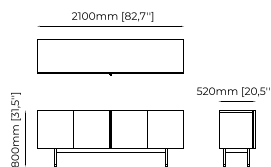

### CUBA Sideboard

**Dimensions**

210x52x80 cm  
82.7x20.5x31.5 inch.

**Materials and Finishes**

Aged oak veneer matte  
Smooth black iron  
Polished stainless steel

**DUANE** *Sideboard*

**Dimensions**

220x50x80 cm  
86.61x19.68x31.49 inch.