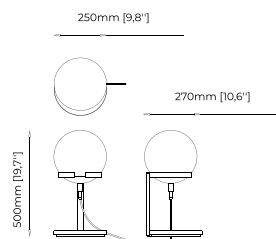

SHARON Table Lamp

Dimensions

45x77 cm
17.7x30.31 inch.

Materials and Finishes

Nero marquina polished marble
Gilded polished stainless steel

CLARKE Table Lamp

Dimensions

25x27x50 cm
93.84x10.62x19.68 inch.

Materials and Finishes

Nero marquina polished marble
Smooth black iron
Opaline glass globe