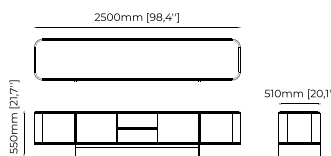

DEAN TV Cabinet

Dimensions

250x51x55 cm
98.42x20.07x21.65 inch.

Materials and Finishes

Smoked oak veneer matte
Dark Emperador polished marble
Gilded brushed stainless steel

LORA TV Cabinet

Dimensions

250x50x58 cm
98.42x19.68x22.83 inch.

Materials and Finishes

Smoked eucalyptus veneer matte
Black lacquer matte
Gilded polished stainless steel