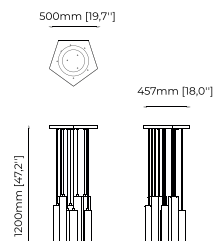

ROBERT Chandelier

Dimensions

134x124x152 cm
52.75x48.81x59.84 inch.

Materials and Finishes

Nickel polished stainless steel
Clear acrylic glass tube

JAZZ Chandelier

Dimensions

50x120 cm
19.68x47.24 inch.

Materials and Finishes

Smooth black iron
Copper polished stainless steel