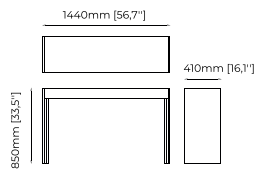

Materials and Finishes

Smoked oak veneer matte
Nickel polished stainless steel