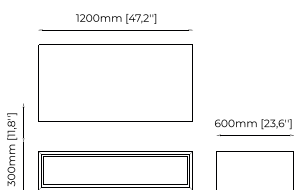

NILO *Coffee table*

Dimensions

120x60x30 cm
47.24x23.62x11.81 inch.

Materials and Finishes

Walnut veneer matte
Nero marquina polished marble
Gilded brushed stainless steel

DILI *Coffee table*

Dimensions

100x30 cm
39.37x11.81 inch.

Materials and Finishes

Verde issorie polished marble
Smooth black iron