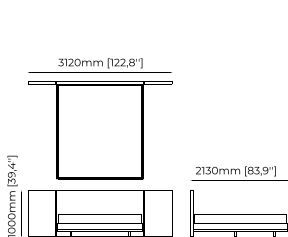

### Dimensions

330x219x119 cm  
129.92x86.22x46.85 inch.

310x219x119 cm  
122.05x86.22x46.85 inch.

300x219x119 cm  
118.11x86.22x46.85 inch.

### Dimensions

194x212x100 cm  
76.38x83.46x39.37 inch.

174x212x100 cm  
68.50x83.46x39.37 inch.

164x212x100 cm  
64.57x83.46x39.37 inch.

### CAIRO Bed

**Dimensions**

282x213x100 cm  
111.02x83.86x39.37 inch.

292x213x100 cm  
114.96x83.86x39.37 inch.

312x213x100 cm  
122.83x83.86x39.37 inch.

**Materials and Finishes**

Smoked eucalyptus matte  
Vienna anthracite  
Gilded polished stainless steel

### JODY Bed

**Dimensions**

200x222x100 cm  
78.7x87.4x39.4 inch.

**Materials and Finishes**

Boaz beige  
Berlin ebony  
Smooth black iron