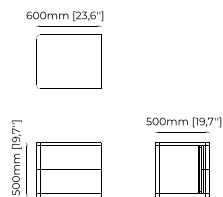

DUANE *Bedside Table*

Dimensions

65x50x50 cm
25.59x19.68x19.68 inch.

Materials and Finishes

Walnut veneer matte
Gilded polished stainless steel

HILARY *Bedside Table*

Dimensions

60x50x50 cm
23.62x19.68x19.68 inch.

Materials and Finishes

Black ash veneer matte
Copper polished stainless steel