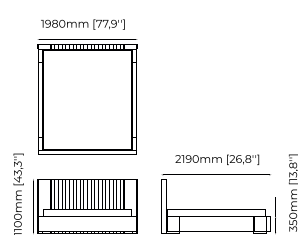

### Dimensions

196x215x130 cm  
77.16x84.64x51.18 inch.

166x215x130 cm  
65.35x84.64x51.18 inch.

176x215x130 cm  
69.29x84.64x51.18 inch.

### Dimensions

332x215x95 cm.  
130.70x84.64x37.40 inch.

302x215x95 cm  
118.90x84.65x37.40 inch.

312x215x95 cm  
122.83x84.65x37.40 inch.

352x215x95 cm  
130.71x84.65x37.40 inch.

### LAUREN *Bed*

**Dimensions**

198x219x110 cm  
77.95x86.22x43.30 inch.

168x219x110 cm  
66.14x86.22x43.30 inch.

178x219x110 cm  
70.07x86.22x43.30 inch.

**Materials and Finishes**

Byron gris cendre  
Smoked eucalyptus veneer matte  
Gilded polished stainless steel

#### Dimensions

190x214x110 cm  
74.80x84.25x43.30 inch.

110x214x110 cm  
43.30x84.25x43.30 inch.

160x214x110 cm  
62.99x84.25x43.30 inch.

170x214x110 cm  
66.92x84.25x43.30 inch.