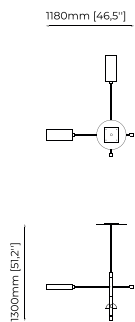

**MEREDITH** *Suspension Lamp*

**Dimensions**

138x138x135 cm  
54.33x54.33x53.14 inch.

**Materials and Finishes**

Smooth black iron  
Gilded polished stainless steel  
Clear glass globe

**ANDY** *Suspension Lamp*