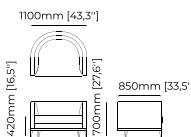

### Dimensions

81x88x77 cm  
31.89x34.65x30.32 inch.

### HAROLD *Armchair*

**Dimensions**

110x85x70 cm  
43.30x33.46x27.55 inch.

**Materials and Finishes**

Byron sable  
Ash wood stained in oak matte

### MARLOW *Armchair*

**Dimensions**

80x82,4x82 cm  
19.68x32.44x32.28 inch.

**Materials and Finishes**

Bombay siena  
Smooth black iron