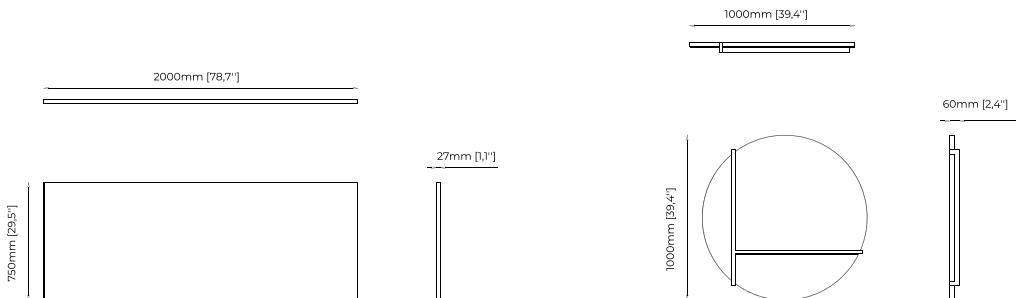

OPIUM *Mirror*

Dimensions

200x3x35 cm
78.7x1.2x13.8

Materials and Finishes

Black lacquer matte
Cris mirror

JAMES *Mirror*

Dimensions

100x6x100 cm
39.37x2.36x39.37 inch.

Materials and Finishes

Clear mirror
Nickel polished stainless steel