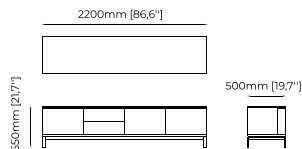

Materials and Finishes

Walnut veneer matte
Smooth black iron
Gilded brushed stainless steel