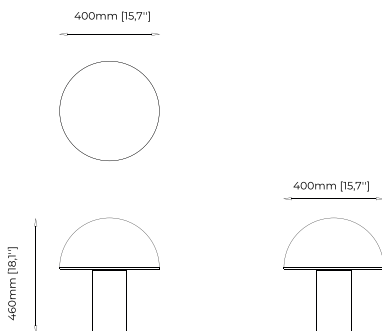

Materials and Finishes

Nero marquina polished marble
Gilded polished stainless steel