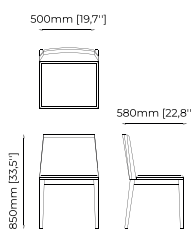

Materials and Finishes

Vienna Anthracite
Ash wood stained in smoked eucalyptus matte