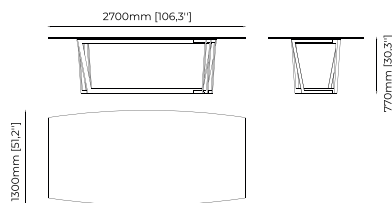

Materials and Finishes

Nickel polished stainless steel
Gris mirror