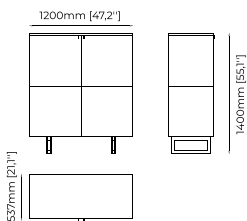

BORIS *Cupboard*

Dimensions

120x53.7x140 cm
47.2x21.1x55.1 inch.

Materials and Finishes

Black ash veneer matte
Gilded polished stainless steel

CUBA *Bar Cabinet*

Dimensions

100x46x140 cm
39.4x18.1x55.1 inch.

Materials and Finishes

Aged oak veneer matte
Gilded polished stainless steel
Smooth black iron