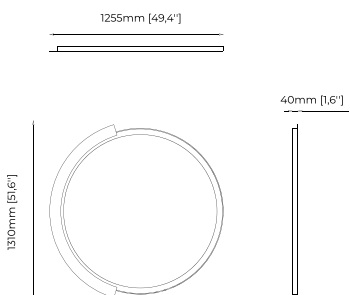

PHILL Mirror

Dimensions

125,5x4x125 cm
49.40x1.57x49.21 inch.

Materials and Finishes

Clear mirror
Gilded polished stainless steel

ROD Mirror

Dimensions

120x4 cm
47.22x1.57 inch.

Materials and Finishes

Nickel polished stainless steel
Gris mirror