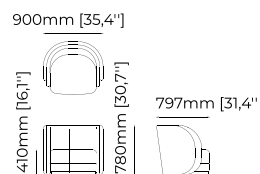

### JOE Armchair

**Dimensions**

80x76x87 cm  
31.49x29.92x34.25 inch.

**Materials and Finishes**

Berlin camel  
Smoked eucalyptus veneer matte

### TADEAS *Armchair*

**Dimensions**

65x78x88 cm  
25.59x30.70x34.64 inch.

**Materials and Finishes**

Mael beige  
Berlin siena  
Ash wood stained in smoked eucalyptus matte

### AMBROSE *Armchair*

**Dimensions**

90x80x780 cm  
35.43x31.49x30.70 inch.

**Materials and Finishes**

Lohan chair  
Ash wood stained in black  
Gilded polished stainless steel