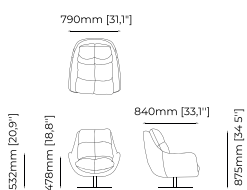

SOPHIA Armchair

Dimensions

Armchair:
79x84x87.5 cm
31.1x33.1x34.5 inch.

Ottoman:
72.5x70x42 cm
28.54x13.03x16.53 inch.

Materials and Finishes

Seoul sand
Lohan nacre
Nickel polished stainless steel

NELLY Armchair

Dimensions

81x88x77 cm
31.89x34.65x30.32 inch.

Materials and Finishes

Lohan chair
Berlin siena
Ash wood stained in smoked eucalyptus matte