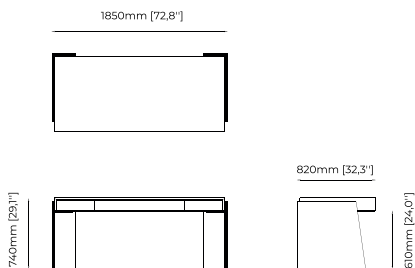

Materials and Finishes

Aged oak veneer matte
Gilded polished stainless steel