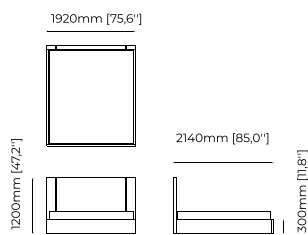

#### Dimensions

193x229x90 cm  
75.98x90.15x35.43 inch.

163x229x90 cm  
64.17x90.16x35.43 inch.

173x229x90 cm  
68.11x90.16x35.43

### TERI Bed

**Dimensions**

194x212x100 cm  
76.37x83.46x39.37 inch.

**Materials and Finishes**

Oak veneer matte  
Seoul toffee

### DUANE Bed

**Dimensions**

172x214x120 cm  
67.61x85.03x47.24 inch.

162x214x120  
63.78x85.03x47.24 inch.

192x214x120  
75.59x85.03x47.24 inch.

**Materials and Finishes**

Walnut veneer matte  
Gilded polished stainless steel

### Dimensions

330x219x119 cm  
129.92x86.22x46.85 inch.

310x219x119 cm  
122.05x86.22x46.85 inch.

300x219x119 cm  
118.11x86.22x46.85 inch.