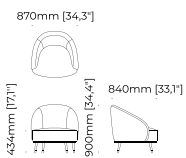

### Dimensions

81x88x77 cm  
31.89x34.65x30.32 inch.

### MARLOW *Armchair*

**Dimensions**

80x82,4x82 cm  
19.68x32.44x32.28 inch.

**Materials and Finishes**

Bombay siena  
Smooth black iron

### HECTOR *Armchair*

**Dimensions**

80x84x87 cm  
31.49x33.07x35.43 inch.

**Materials and Finishes**

Potira pecan  
Ash wood stained in smoked oak matte  
Gilded polished stainless steel

### HECTOR *Armchair*

**Dimensions**

80x84x87 cm  
31.49x33.07x35.43 inch.

**Materials and Finishes**

Lohan chair  
Ash wood stained in black  
Gilded polished stainless steel