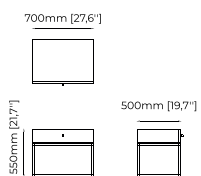

### ESTER *Bedside Table*

**Dimensions**

70x50x55 cm  
27.55x19.68x21.65 inch.

**Materials and Finishes**

Smoked eucalyptus veneer matte  
Gilded polished stainless steel

### EMILY *Bedside Table*

**Dimensions**

70x50x46 cm  
27.55x19.68x18.11 inch.

**Materials and Finishes**

Smoked oak veneer matte  
Gilded polished stainless steel

**CAIRO** *Bedside Table*

**Dimensions**

80x50x50 cm  
31.49x19.68x19.68 inch.