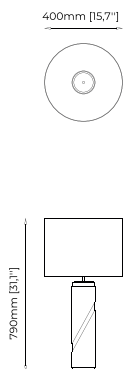

MARTIN Table Lamp

Dimensions

40x40x79 cm
15.74x15.74x31.10 inch.

Materials and Finishes

Nero marquina polished marble
Gilded polished stainless steel

QUENTIN Table Lamp

Dimensions

45x80 cm
17.71x31.49 inch.

Materials and Finishes

Nero marquina polished ceramic
Copper polished stainless steel