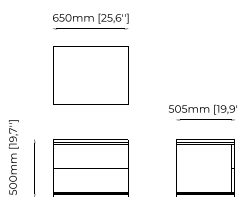

DUANE *Bedside Table*

Dimensions

65x50x50 cm
25.59x19.68x19.68 inch.

Materials and Finishes

Walnut veneer matte
Gilded polished stainless steel

HILARY *Bedside Table*

Dimensions

60x50x50 cm
23.62x19.68x19.68 inch.

Materials and Finishes

Black ash veneer matte
Copper polished stainless steel