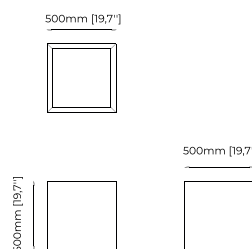

GOLD Flower Pot

Dimensions

40x40 cm
15.74x15.74 inch.

50x50 cm
19.68x19.68 inch.

60x50 cm
23.62x19.68 inch.

50x85 cm
19.68x33.46 inch.

Materials and Finishes

Smoked oak veneer matte
Gilded polished stainless steel

STELA Flower Pot

Dimensions

40x40x40 cm
15.74x15.74x15.74 inch.

50x50x50 cm
19.68x19.68x19.68 inch.

85x50x50 cm
33.46x19.68x19.68 inch.

Materials and Finishes

Smoked oak veneer matte