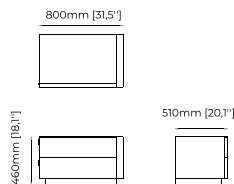

ROSIE *Bedside Table*

Dimensions

86x52.5x55.5 cm
33.85x20.66x21.85 inch.

Materials and Finishes

Black ash veneer matte
Gilded polished stainless steel
Smooth black iron

KIRA *Bedside Table*

Dimensions

80x51x45 cm
31.49x20.07x18.11 inch.

Materials and Finishes

Smoked eucalyptus veneer matte
Gilded polished stainless steel