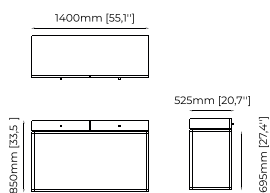

ESTER Dressing Table

Dimensions

140x52,5x85 cm
55.11x20.66x33.46 inch.

Materials and Finishes

Smoked oak veneer matte
Smooth black iron

AMY Dressing Table

Dimensions

140x50x85 cm
55.11x19.68x33.46 inch.

Materials and Finishes

Smoked oak veneer matte
Gilded polished stainless steel
Clear mirror
Berlin camel