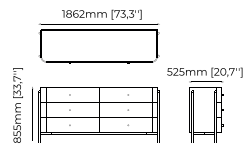

### ROSIE *Chest of drawers*

**Dimensions**

180x50x85 cm  
70.86x19.68x19.68 inch.

**Materials and Finishes**

Black ash veneer matte  
Smooth black iron  
Gilded polished stainless steel

**HOUSE 7 — BEDROOM**  
*Ester Chest of Drawers*