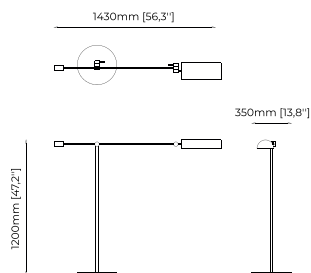

CLARKE *Floor Lamp*

Dimensions

30x33x140 cm
11.81x12.99x55.11 inch.

Materials and Finishes

Nero marquina polished marble
Smooth black iron
Opaline glass globe

RANDOLPH *Floor Lamp*

Dimensions

143x35x120 cm
56.29x13.77x47.24 inch.

Materials and Finishes

Gilded polished stainless steel
Smooth black iron