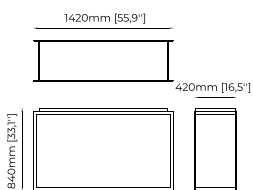

Materials and Finishes

Smoked oak veneer matte
Gilded polished stainless steel