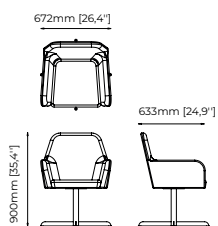

Materials and Finishes

Xangai white
Berlin siena
Black ash veneer matte
Copper polished stainless steel