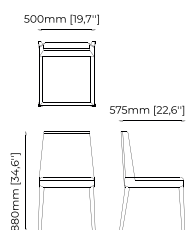

Materials and Finishes

Vienna Anthracite
Ash wood stained in smoked eucalyptus matte