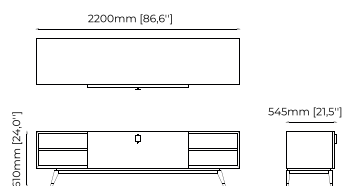

### ANTOINE TV Cabinet

**Dimensions**

220x54.5x61 cm  
86.61x21.5x24.01 inch.

**Materials and Finishes**

Walnut veneer matte  
Gilded polished stainless steel