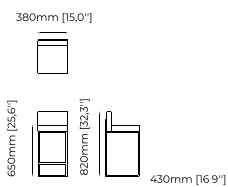

### Dimensions

78x74x72 cm  
30.70x29.13x28.34 inch.

### PETER Bar Stool

**Dimensions**

38x43.5x82 cm  
14.96x17.12x32.28 inch.

38x43.5x97 cm  
14.96x17.12x38.18 inch.

**Materials and Finishes**

Mael green  
Smooth black iron

### ESTORIL Bar Stool

**Dimensions**

42x43x87 cm  
16.53x16.92x34.25 inch.

42x43x102 cm  
16.53x16.92x40.15 inch.

**Materials and Finishes**

Berlin forest  
Smoked oak veneer matte  
Gilded polished stainless steel

### Dimensions

41x45,5x90 cm  
16.14x17.9x35.4 inch.

41x45,5x105 cm  
16.14x17.9x41.33 inch.