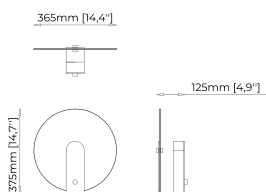

WRIGHT Table Lamp

Dimensions

36.5x12.5x37.5 cm
14.37x4.92x14.76 inch.

Materials and Finishes

Smooth black iron

JONES Table Lamp

Dimensions

25x48 cm
9.84x18.89 inch.

Materials and Finishes

Smooth black iron
Gilded polished stainless steel
Opaline glass globe