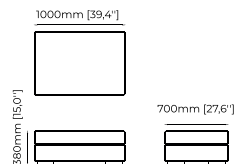

Materials and Finishes

Verena ecru
Bombay camel
Smoked eucalyptus matte