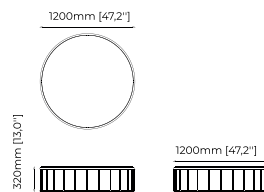

D'ARC Coffee table

Dimensions

120x80x39cm
47.24x31.49x15.35 inch.

Materials and Finishes

Aged oak veneer matte
Gilded polished stainless steel

STILL Coffee table

Dimensions

120x32 cm
47.24x12.59 inch.

Materials and Finishes

Nero marquina polished marble
Nickel polished stainless steel