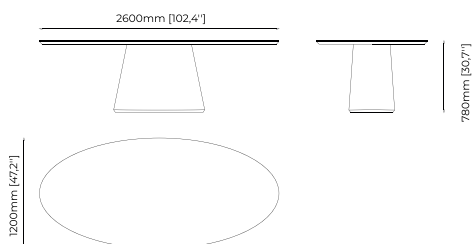

### MARILYN Dining Table

**Dimensions**

180x81 cm  
70.86x31.89 inch.

160x78 cm  
62.99x30.71 inch.

**Materials and Finishes**

Black ash veneer matte  
Copper polished stainless steel  
Verde issorie polished marble