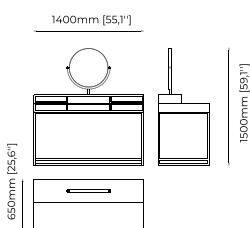

### ROSIE Dressing Table

**Dimensions**

146,6x62,5x134.2 cm  
57.71x24.60x52.8 inch.

**Materials and Finishes**

Walnut veneer matte  
Seoul terra  
Smooth black iron  
Gilded polished stainless steel