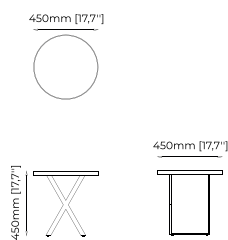

DILI Side Table

Dimensions

50x55 cm
19.7x21.7 inch.

Materials and Finishes

Smoked oak veneer matte
Smooth black iron

NOTTINGHAM Side Table

Dimensions

45x45 cm
17.71x17.71 inch.

Materials and Finishes

Smoked eucalyptus veneer matte
Gilded polished stainless steel