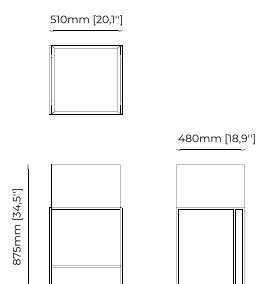

ACHILES *Flower Pot*

Dimensions

51x48x70 cm
20.07x18.89x27.55 inch.

51x48x87 cm
20.07x18.89x34.25 inch.

51x48x102.5 cm
20.07x18.89x40.35 inch.

Materials and Finishes

Smoked eucalyptus veneer matte
Gilded polished stainless steel