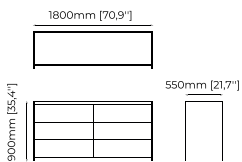

### ROSIE *Chest of drawers*

**Dimensions**

180x50x85 cm  
70.86x19.68x19.68 inch.

**Materials and Finishes**

Black ash veneer matte  
Smooth black iron  
Gilded polished stainless steel

**HOUSE 7 — BEDROOM**  
*Ester Chest of Drawers*