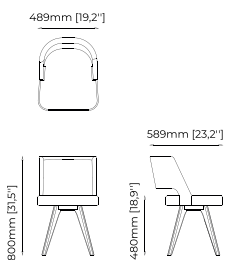

**Dimensions**

59x54x82 cm  
23.22x19.68x32.28 inch.

**Materials and Finishes**

Berlin siena  
Smooth black iron

**DUBLIN** *Chair*

**Dimensions**

46x51x85 cm  
18.11x20.07x33.46 inch.

**Materials and Finishes**

### PRESTIGE Chair

**Dimensions**

48.9x58.9x80 cm  
19.2x23.2x31.5 inch.

**Materials and Finishes**

Dom Blanc  
Ash wood stained in smoked eucalyptus matte

### LILI Chair

**Dimensions**

60x52x82 cm  
23.62x20.47x32.28 inch.

**Materials and Finishes**

Boaz Beige  
Smoked eucalyptus matte