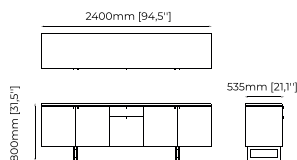

RICK Sideboard

Dimensions

240x50x80 cm
94.48x19.68x31.49 inch.

Materials and Finishes

Black ash veneer matte
Verde issorie polished marble
Copper polished stainless steel

BORIS Sideboard

Dimensions

240x53.5x80 cm
94.48x21.06x31.49 inch.

Materials and Finishes

Walnut veneer matte
Nickel polished stainless steel