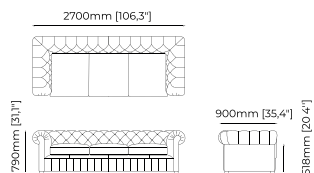

### STEWART *Sofa*

**Dimensions**

280x95x90 cm  
110.24x37.4x35.4 inch.

220x95x90 cm  
86.61x37.4x30.31 inch

**Materials and Finishes**

Mael beige & taupe  
Smooth black iron  
Black Matte