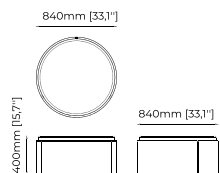

Materials and Finishes

Mael Beige
Smoked oak matte