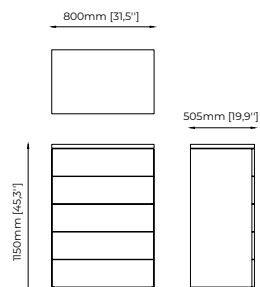

KIRA Tallboy

Dimensions

86x51x106 cm
33.9x20.1x41.7 inch.

Materials and Finishes

Aged oak veneer matte
Nickel polished stainless steel

CAIRO Tallboy

Dimensions

80x50.5x115 cm
31.5x19.9x45.3 inch.

Materials and Finishes

Smoked Eucalyptus Matte
Nickel polished stainless steel