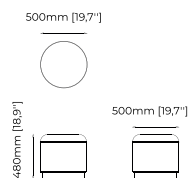

### MOORE *Pouf*

**Dimensions**

80x80x40 cm  
31.49x31.49x15.74 inch.

100x100x40 cm  
39.37x39.37x15.74 inch.

**Materials and Finishes**

Mael beige & taupe  
Bombay siena

### ISAAC *Pouf*

**Dimensions**

40x45 cm  
15.74x17.71 inch.

**Materials and Finishes**

Boaz beige  
Gilded polished stainless steel

### BUR Pouf

**Dimensions**

100x100x35 cm  
39.37x39.37x13.77 inch.

**Materials and Finishes**

Berlin Elephant

### EDDY Pouf

**Dimensions**

50x48 cm  
19.68x18.89 inch.

**Materials and Finishes**

Mael beige & taupe  
Gilded polished stainless steel  
Smoked oak veneer matte