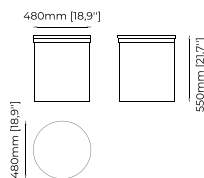

STILL *Side Table*

Dimensions

55x56 cm
21.65x22.04 inch.

Materials and Finishes

Nero marquina polished marble
Nickel polished stainless steel

BRENDA *Side Table*

Dimensions

48x55 cm
18.89x21.65 inch

Materials and Finishes

Smoked oak veneer matte
Gilded polished stainless steel