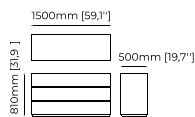

CAIRO *Chest of drawers*

Dimensions

150x50x75 cm
59.05x19.68x29.52 inch.

Materials and Finishes

Smoked oak veneer matte
Gilded polished stainless steel

DAKAR *Chest of drawers*

Dimensions

150x50x81 cm
59.05x19.68x31.88 inch.

Materials and Finishes

Oak veneer matte