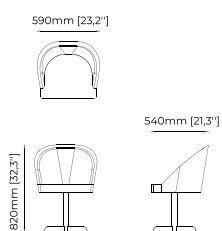

### AMBROSE Chair

**Dimensions**

64x58x82 cm  
25.19x22.83x32.28 inch.

**Materials and Finishes**

Xangai white  
Berlin siena  
Black ash veneer matte  
Copper polished stainless steel

**LOREN** *Home office chair*

**Dimensions**

59x54x82 cm  
23.22x19.68x32.28 inch.

**Materials and Finishes**

Berlin siena  
Smooth black iron

**DUBLIN** *Chair*

**Dimensions**

46x51x85 cm  
18.11x20.07x33.46 inch.

**Materials and Finishes**

Boaz beige  
Moscow woody  
Ash wood stained in walnut matte

**SIMONE Chair**

**Dimensions**

55x59x93 cm  
21.65x23.22x35.43 inch.

**Materials and Finishes**

Vienna teja  
Ash wood stained in aged oak matte