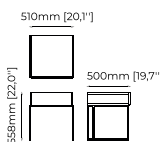

**MALÉ** *Bedside Table*

**Dimensions**

80x50x50 cm  
31.5x19.7x19.7 inch.

**Materials and Finishes**

Walnut Matte  
Smooth black iron

**ACHILES** *Bedside Table*

**Dimensions**

51x50x55.8 cm  
20.07x19.68x21.96 inch.

**Materials and Finishes**

Walnut Matte  
Smooth black iron

**DAKAR** *Bedside Table*

**Dimensions**

80x50x45cm  
31.49x19.68x17.71 inch.

**Materials and Finishes**

Beige grey lacquer glossy  
Gilded polished stainless steel