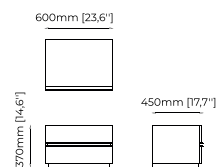

CAIRO *Bedside Table*

Dimensions

80x50x50 cm
31.49x19.68x19.68 inch.

Materials and Finishes

Smoked oak veneer matte
Gilded polished stainless steel

CONNOR *Bedside Table*

Dimensions

60x45x37 cm
23.62x17.71x14.56 inch.

Materials and Finishes

Oak veneer matte
Nickel polished stainless steel