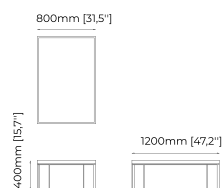

RIGA Coffee table

Dimensions

100x25 cm
39.37x9.84 inch.

Materials and Finishes

Smoked eucalyptus veneer matte
Gilded polished stainless steel

RAW Coffee table

Dimensions

120x80x40 cm
47.24x31.49x15.74 inch.

Materials and Finishes

Black ash veneer matte
Copper polished stainless steel