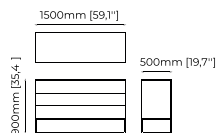

USO *Chest of drawers*

Dimensions

136x53x71,2 cm
53.54x20.86x28.03 inch.

Materials and Finishes

Walnut veneer matte

MALÉ *Chest of drawers*

Dimensions

150x50x90 cm
59.05x19.68x35.4 inch.

Materials and Finishes

Smoked eucalyptus veneer matte
Gilded polished stainless steel