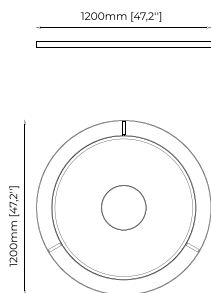

**OPIUM** *Mirror*

**Dimensions**

200x3x35 cm  
78.7x1.2x13.8

**Materials and Finishes**

Black lacquer matte  
Cris mirror

**JAMES** *Mirror*

**Dimensions**

100x6x100 cm  
39.37x2.36x39.37 inch.