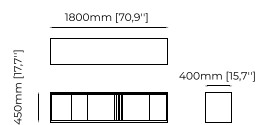

BIEL Bookshelf

Dimensions

124x39x200 cm
48.81x15.35x78.74 inch.

Materials and Finishes

Smoked eucalyptus veneer matte
Black lacquer matte

EMY Bookshelf

Dimensions

180x40x45 cm
70.86x15.74x17.71 inch.

Materials and Finishes

Beige grey lacquer matte
Smooth black iron