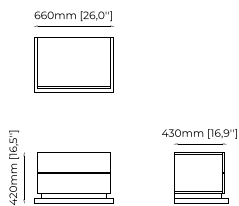

**DUANE** *Bedside Table*

**Dimensions**

65x50x50 cm  
25.59x19.68x19.68 inch.

**Materials and Finishes**

Walnut veneer matte  
Gilded polished stainless steel

**HILARY** *Bedside Table*

**Dimensions**

60x50x50 cm  
23.62x19.68x19.68 inch.

**Materials and Finishes**

Black ash veneer matte  
Copper polished stainless steel

**USO** *Bedside Table*

**Dimensions**

66x43x42 cm  
25.98x17.71x16.53 inch

**Materials and Finishes**

Walnut veneer matte

**MALÉ** *Bedside Table*

**Dimensions**

80x50x50 cm  
31.5x19.7x19.7 inch.

**Materials and Finishes**

Walnut Matte  
Smooth black iron

**ACHILES** *Bedside Table*

**Dimensions**

51x50x55.8 cm  
20.07x19.68x21.96 inch.