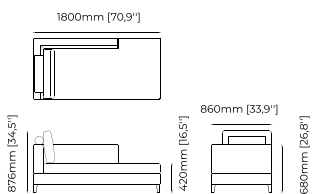

KARIN *Chaise Longue*

Dimensions

180x86x88 cm
70.86x33.85x34.64 inch.

Materials and Finishes

Lohan chair
Ash wood stained in Walnut veneer matte
Berlin siena