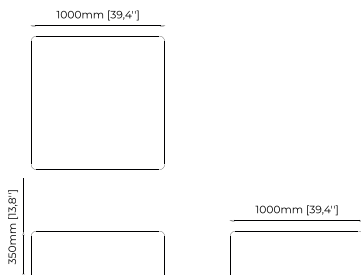

### MOORE *Pouf*

**Dimensions**

80x80x40 cm  
31.49x31.49x15.74 inch.

100x100x40 cm  
39.37x39.37x15.74 inch.

**Materials and Finishes**

Mael beige & taupe  
Bombay siena

### ISAAC *Pouf*

**Dimensions**

40x45 cm  
15.74x17.71 inch.

**Materials and Finishes**

Boaz beige  
Gilded polished stainless steel

### BUR Pouf

**Dimensions**

100x100x35 cm  
39.37x39.37x13.77 inch.

**Materials and Finishes**

Berlin Elephant

### EDDY Pouf

**Dimensions**

50x48 cm  
19.68x18.89 inch.

**Materials and Finishes**

Mael beige & taupe  
Gilded polished stainless steel  
Smoked oak veneer matte