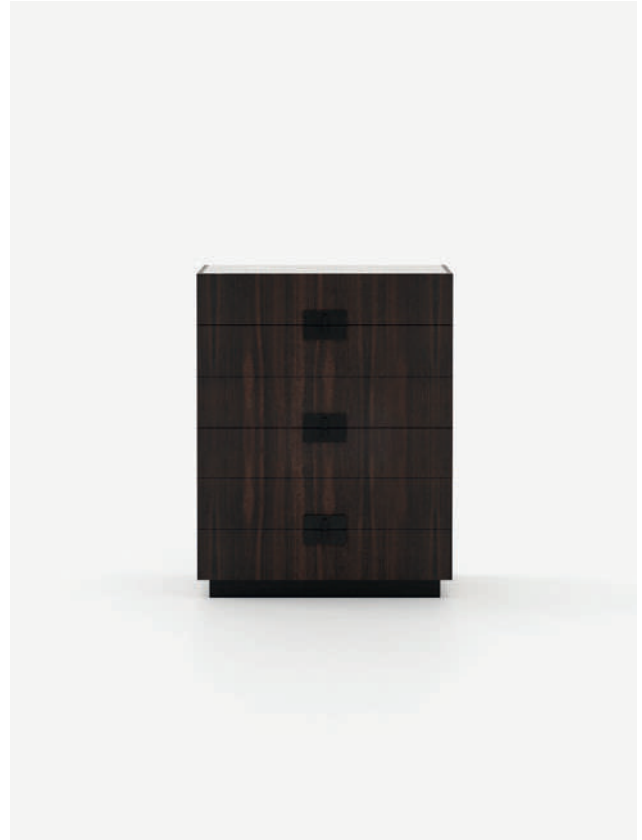

LADY *Tallboy*

Dimensions

90x53x116 cm
35.4x20.9x45.7 inch.

Materials and Finishes

Smoked Eucalyptus Matte
Textured black iron
Nero marquina polished marble