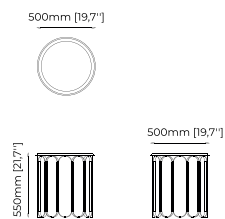

### CHERYL Side Table

**Dimensions**

50x55 cm  
19.68x21.65 inch.

**Materials and Finishes**

Verde issorie polished marble  
Gilded polished stainless steel

**DILI** Side Table

**Dimensions**

50x55 cm  
19.7x21.7 inch.