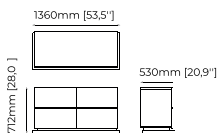

136x53x71,2 cm  
53.54x20.86x28.03 inch.

**Materials and Finishes**

Walnut veneer matte

**MALÉ** *Chest of drawers*

**Dimensions**

150x50x90 cm  
59.05x19.68x35.4 inch.

**Materials and Finishes**

Smoked eucalyptus veneer matte  
Gilded polished stainless steel