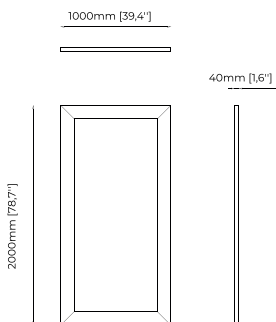

### LIMA Mirror

**Dimensions**

78x2,4x79,5 cm  
30.70x0.94x31.29 inch.

**Materials and Finishes**

Clear mirror  
Gris mirror  
Bronze mirror