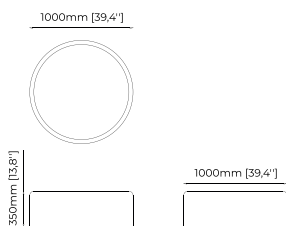

### EDDY Pouf

**Dimensions**

50x48 cm  
19.68x18.89 inch.

**Materials and Finishes**

Mael beige & taupe  
Gilded polished stainless steel  
Smoked oak veneer matte

### BUR Pouf

**Dimensions**

100x35 cm  
39.37x13.77 inch.

**Materials and Finishes**

Berlin forest

### SEBASTIAN *Pouf*

**Dimensions**

120x40 cm  
47.24x15.74 inch.

80x40 cm  
31.49x15.74 inch.

**Materials and Finishes**

Berlin forest  
Lars marl