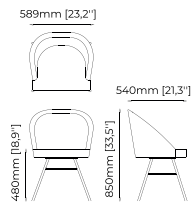

### Dimensions

180x86x88 cm  
70.86x33.85x34.64 inch.

### ESTORIL Chair

**Dimensions**

52x58x86 cm  
20.47x22.83x33.85 inch.

**Materials and Finishes**

Mael beige & taupe  
Vienna cream  
Smooth black iron

### Haia II *Home office chair*

**Dimensions**

57x52x76 cm  
22.44x20.47x29.92 inch.

**Materials and Finishes**

Mael beige  
Berlin siena  
Textured black iron  
Gilded polished stainless steel

### LOREN *Chair*

**Dimensions**

59x54x85 cm  
23.22x20.86x33.46 inch.

**Materials and Finishes**

Seoul camel  
Gilded polished stainless steel