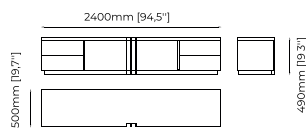

MACAU TV Cabinet

Dimensions

220x52x50 cm
86.61x20.47x19.68 inch.

Materials and Finishes

Walnut veneer matte
Gilded polished stainless steel

D'ARC TV Cabinet

Dimensions

240x50x49 cm
94.48x19.68x19.3 inch.

Materials and Finishes

Smoked oak veneer matte
Gilded polished stainless steel