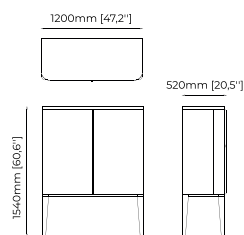

LEWIS Bar Cabinet

Dimensions

120x53,5x140 cm
47.24x21.06x55.11 inch.

Materials and Finishes

Nero marquina polished marble
Smoked eucalyptus veneer matte
Gilded polished stainless steel

ALVAR Cupboard

Dimensions

120x52x154 cm
47.24x20.47x60.62 inch.

Materials and Finishes

Smoked oak veneer matte
Nickel polished stainless steel
Emperador dark polished marble
Beige grey lacquer matte