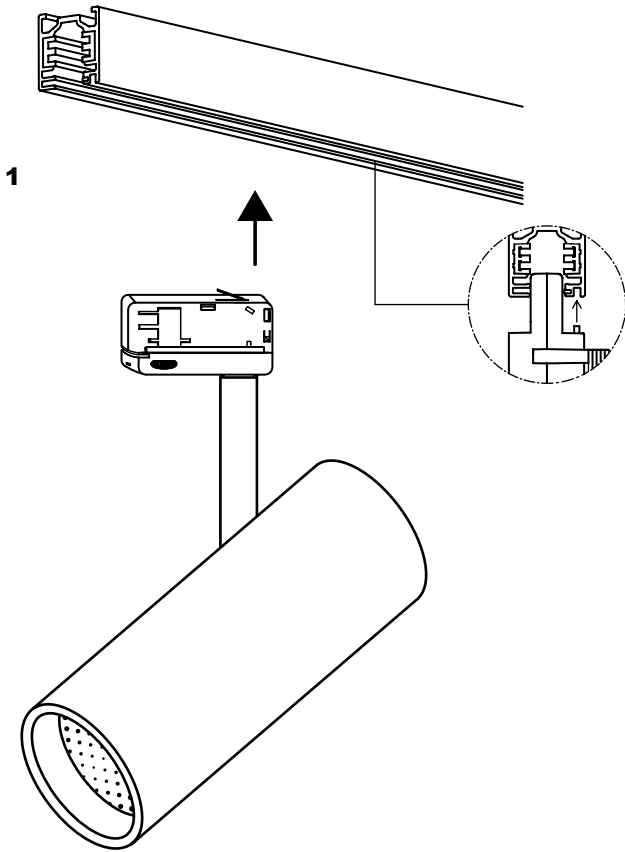

TRACK is sold separately.
Refs available in www.faro.es

TECHNICAL FEATURES - CARACTERÍSTICAS TÉCNICAS

LIGHT SURFACE - FUENTE DE LUZ

Light surface features are shown n the box and product label.
La fuente de luz se muestra la etiqueta de la caja y la de la luminaria.

FUGA LED SMALL

FUGA LED MEDIUM

FUGA LED LARGE

MADE IN SPAIN

LOREFAR, SL • Dinámica, nº1 • Polígono Industrial Santa Rita •
08755 Castellbisbal • Barcelona • Spain • Tel. 902 165 166 • Tel.
+34 937 723 965 • far@lorefar.com • www.faro.es