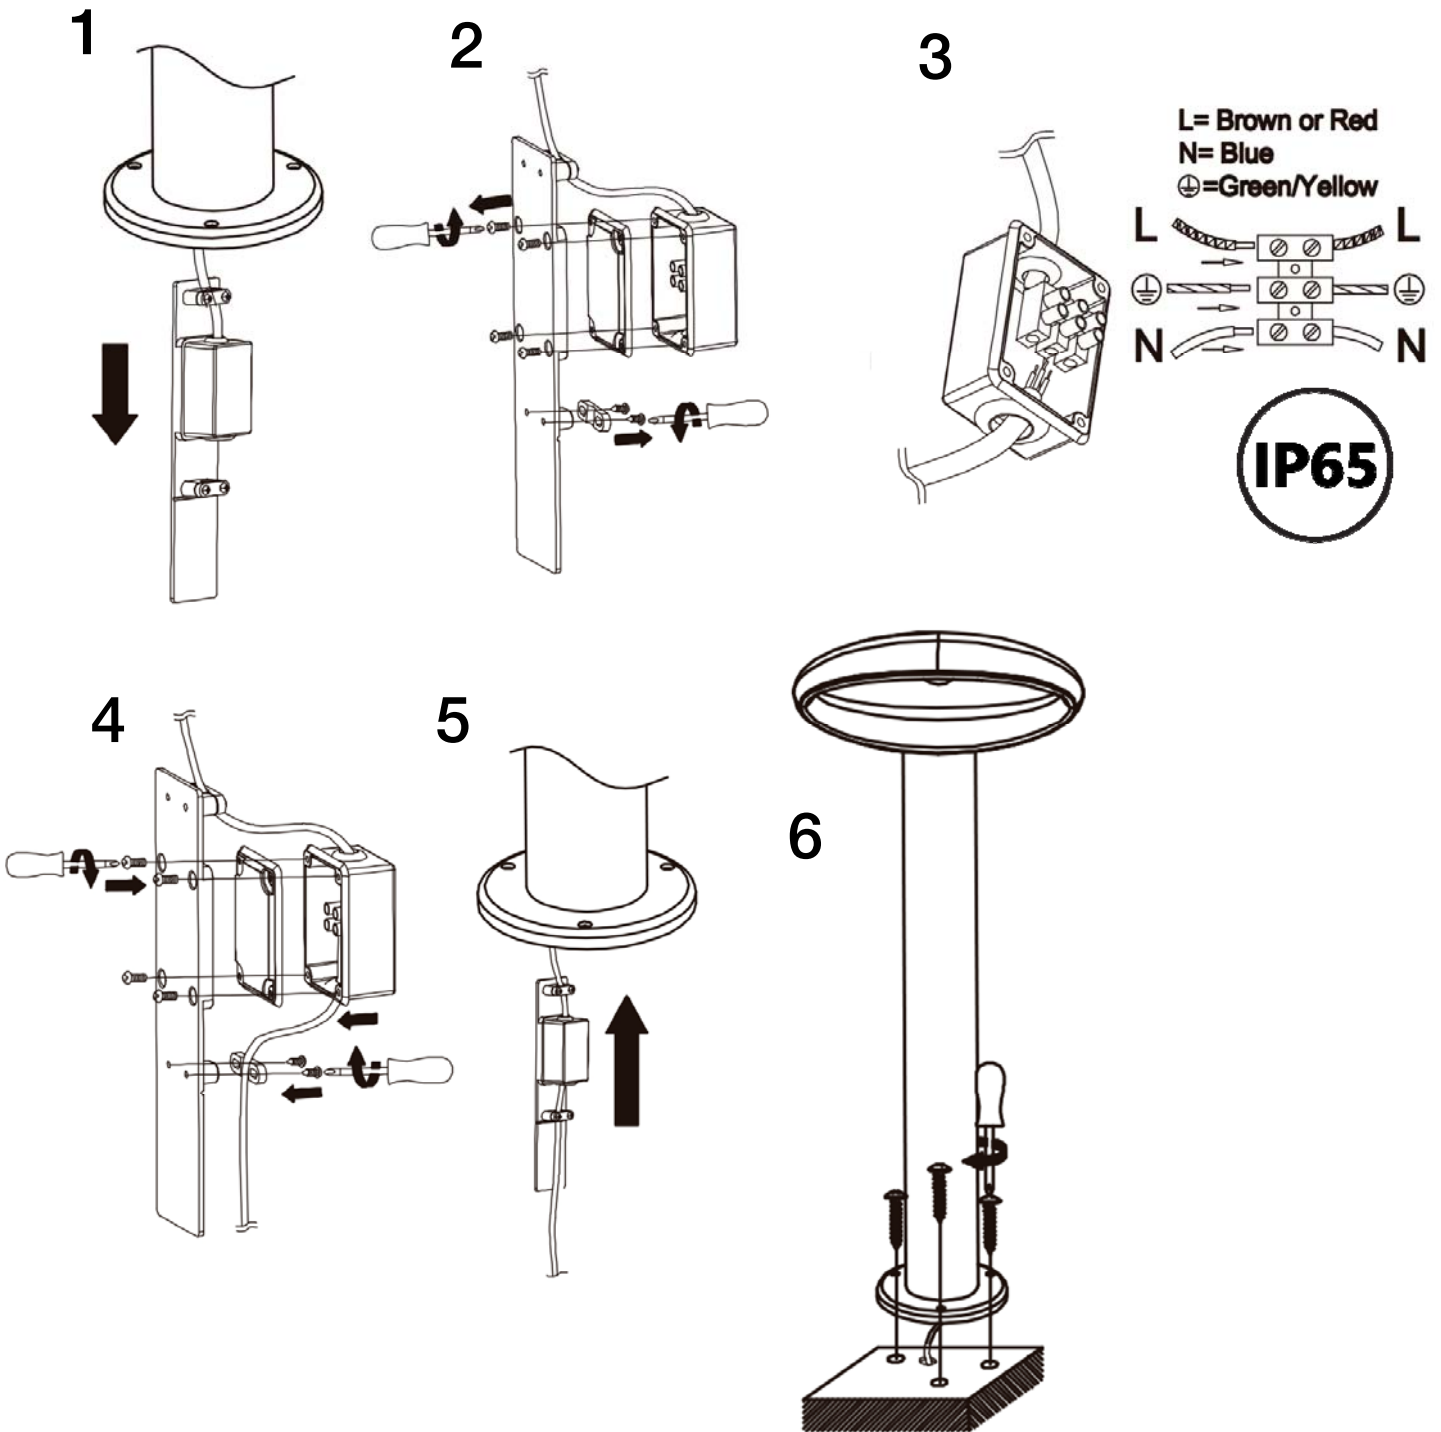

Para ver la ficha técnica de producto completa, puede usar el siguiente código QR:

You may use the following QR code to view the complete technical data sheet of the product:

If you have any technical questions, please do not hesitate to contact our technical Department.
We are at your disposal in our email: irodriguez@schuller.es