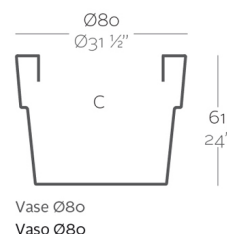

Features

Description

Pot made of polyethylene resin by rotational moulding. 100% Recyclable. Item suitable for indoor and outdoor use. Available in different finishes.

Weight

8.5 Kg

Finishes

SIMPLE

Ref. 40280