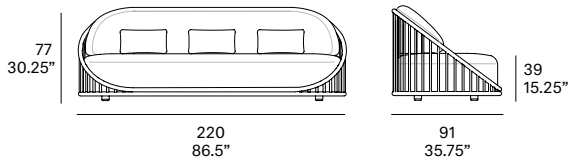

outdoor

Cask outdoor

Sofa / sofá 3 plazas

Norm Architects, 2023/2024

C393 A

Sofa made of high resistance aluminum tube. Possibility of customization through a wide variety of technical fabrics completely suitable for outdoor use.
3 loose cushions 50x32 cm/19.75"x 12.5" included.

Shipment details

Qty	1 sofa (1 box)
Volume	1,92 m ³ / 67 ft ³
Gross weight	55 kg / 121 lb
Net weight (1 armchair)	44 kg / 97 lb
Box dimensions (approx.)	225 x 97 x 80 cm 88.5" x 38.25" x 31.5"
Item dimensions (width x depth x height)	220 x 91 x 77 cm 86.5" x 35.75" x 30.25"
COM (1, 40 - 1,50 m / 54"-59")	seat cushion: 8 m / 8.75 yd back cushion: 1,5 m / 1.65 yd