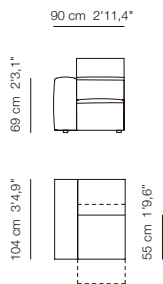

Mod. 62 relax motor BI_ Ref. 104923
Mod. 62 relax motor BD_ Ref. 104922
Mod. 62 fijo BI_ Ref. 104925
Mod. 62 fijo BD_ Ref. 104924