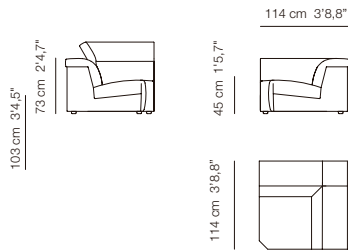

Mod. Chlo 87 BI_ Ref. 104949
Mod. Chlo 87 BD_ Ref. 104948

Mod. Rincón_ Ref. 104970

Mod. Rincón útil_ Ref. 104971

Mod. Rincón Terminal D_ Ref. 104982
Mod. Rincón Terminal I_ Ref. 104983