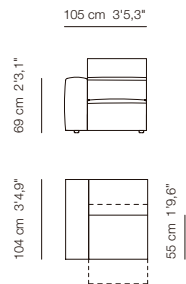

Mod. 77 relax motor BI_ Ref. 104933
Mod. 77 relax motor BD_ Ref. 104932
Mod. 77 fijo BI_ Ref. 104935
Mod. 77 fijo BD_ Ref. 104934