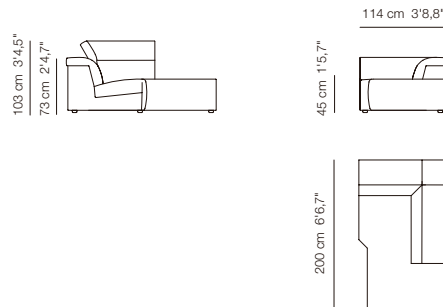

Mod. Chlo 87 BI_ Ref. 104949
Mod. Chlo 87 BD_ Ref. 104948

Mod. Rincón_ Ref. 104970

Mod. Rincón útil_ Ref. 104971

Mod. Rincón Terminal D_ Ref. 104982
Mod. Rincón Terminal I_ Ref. 104983