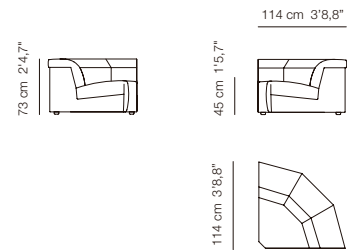

Mod. Chlo 87 BI_ Ref. 104949
Mod. Chlo 87 BD_ Ref. 104948

Mod. Rincón_ Ref. 104970

Mod. Rincón útil_ Ref. 104971

Mod. Rincón Terminal D_ Ref. 104982
Mod. Rincón Terminal I_ Ref. 104983