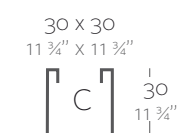

_SIMPLE
Maceta con pared simple, acabado mate.

_LACQUERED SIMPLE
Pot with simple wall, lacquered finishing.

_SIMPLE LACADAS
Maceta con pared simple, acabado lacado.

Dimensions Dimensiones

XX XX" : cm in

Cube 11 3/4"
Cubo 30 cm