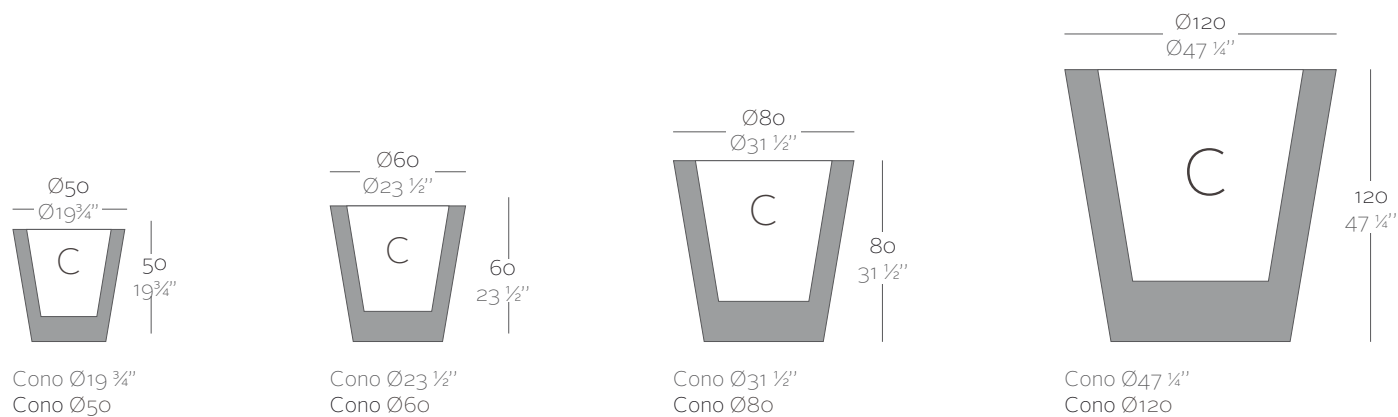

Продажа дизайнерской мебели, света и аксессуаров по всей России

8 (800) 500-70-36
hello@barcelonadesign.ru
www.barcelonadesign.ru

CONO CONO

Description Descripción

Pot made in resin of polyethylene by rotational moulding with double wall. 100% Recyclable. Item suitable for indoor and outdoor use. Available with different finishes.

Fabricado en resina de polietileno mediante molde rotacional con doble pared. 100% Reciclable. Apto para exterior e interior. Disponible en varios acabados.

Include Incluye

Self watering system (except Basic). Finished RGB LED: Colour changes by remote control.

Sistema de autoriego (excepto Basic). Acabado LED RGB: Mando a distancia para cambio de color de la luz.

Options Opciones

Finished Light: Possibility of transparent cable and switch only for indoor.

Acabado Luz: Posibilidad de cable transparente e interruptor solo para interior.

Dimensions Dimensiones

XX XX" : cm in

	L Gal	C (d x h) cm in	Self-Watering Autoriego	Basic	Lacquered Lacado	Light Luz	Led RGB	Led DMX	Led Battery
Cono Ø60 x 30 Ø19 3/4" x 19 3/4"	35 9 1/4	Ø38 x 39 Ø15" x 15 1/4"	40650R^b	40650A	40650F^b	40650W^{bi}	40650L^{bi}	40650D	40650Y
Cono Ø60 x 30 Ø23 1/2" x 23 1/2"	60 15 3/4	Ø46 x 46 Ø18" x 18"	40660R^b	40660A	40660F^b	40660W^{bi}	40660L^{bi}	40660D	40660Y
Cono Ø80 x 40 Ø31 1/2" x 31 1/2"	145 38 1/4	Ø61 x 62 Ø24" x 24 1/2"	40680R^b	40680A	40680F^b	40680W^{bi}	40680L^{bi}	40680D	40680Y
Cono Ø120 x 120 Ø47 1/4" x 47 1/4"	440 116 1/4	Ø91 x 81 Ø35 3/4" x 32"	40612R^b	40612A	40612F^b	40612W^{bi}	40612L^{bi}	40612D	40612Y

Finishes Acabados

Planter made out of polyethylene resin with double wall. Item suitable for indoor and outdoor use.

_BASIC
Matt finishing.

_SELF-WATERING
Matt finishing planter with self-watering system.

_LACQUERED
Gloss lacquered finishing with self-watering system.

_LIGHT
Ice color finishing planter with self-watering system. White lighting inside by means of energy saving lamps. Wire length: 3 m/ 118". IP 65. Long life: 10.000h
- EU: 220-240V ~50 - 60Hz. E27 18-30W. CE. RoHS
- USA: 110-120V ~60Hz. E26 18-30W. UL.

_RGB LED
Ice color finishing planter with self-watering system. Includes RGB Led lightning system* and a remote control to program the colors option. Wire length: 3 m/ 118". IP 65. Long life: 60.000h
- 100-240V ~50-60Hz. 350 -400 LM. 18 - 72 W

_RGB LED DMX
Ice color finishing. Includes RGB Led lightning system*. Controlled by DMX 512 Wireless, enabling communication between the table-control, their own lights and light sources.

*7 colors: white, red, green, blue, Light blue, pink and yellow.

Type plug available

Maceta en resina de polietileno con doble pared. Producto apto tanto para interior como exterior.

_BASIC
Macetero acabado mate.

_AUTORRIEGO
Macetero acabado mate con sistema de autoriego.

_LACADO
Macetero acabado lacado brillo con sistema de autoriego.

_LUZ
Maceta de color hielo con sistema de autoriego. Incluye iluminación interior de color blanco mediante lámpara de bajo consumo. Longitud cable: 3m/118". Larga vida: 10.000h.
- EU: 220-240V ~50 - 60Hz. E27 18-30W. CE. RoHS
- USA: 110-120V ~60Hz. E26 18-30W. UL.

_LED RGB
Maceta de color hielo con sistema de autoriego. Incluye iluminación interior mediante tecnología Led RGB* y mando a distancia para cambiar de color por selección o automático. Wire length: 3 m/ 118". IP 65. Long life: 60.000h
- 100-240V ~50-60Hz. 350 -400 LM. 18 - 72 W

_LED RGB DMX
Maceta de color hielo con sistema de autoriego. Incluye iluminación interior mediante tecnología Led RGB*. Controlado por DMX512 Wireless, permitiendo la comunicación entre los equipos de control de luces (XLR) , puntos acceso wifi, domótica, etc. y las propias fuentes de luz.

*7 colores: blanco, rojo, verde, azul, azul claro, pink y amarillo.

Tipo de plug disponible