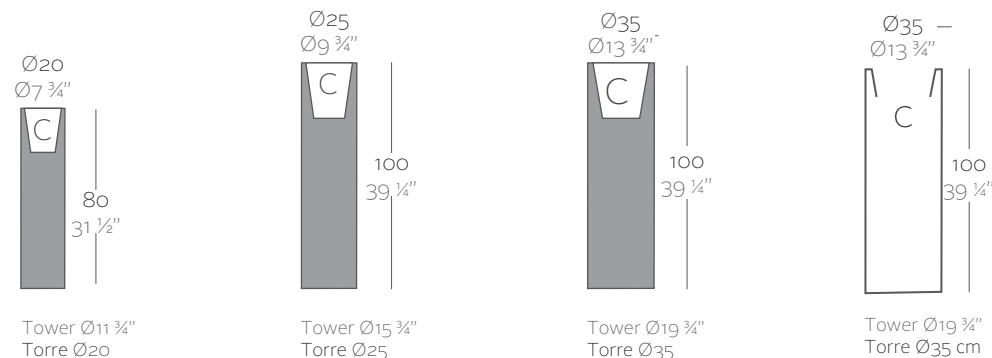

Dimensions Dimensiones

XX XX" : cm in

	L Gal	C (d x h) cm in	Self-Watering Autoriego	Basic	Lacquered Lacado	Light Luz	Led RGB	Led DMX	Led Battery
Torre Ø20 x 80 cm Tower Ø7 3/4" x 31 1/2"	5 1 1/4	Ø17 x 20 Ø6 3/4" x 7 3/4"	44020R ^b	44020A	44020F ^b	44020W ^{bi}	44020L ^{bi}	44020D	44020Y
Torre Ø25 x 100 cm Tower Ø9 3/4" x 39 1/4"	9 2 1/2	Ø20 x 24 Ø7 3/4" x 9 1/2"	44025R ^b	44025A	44025F ^b	44025W ^{bi}	44025L ^{bi}	44025D	44025Y
Torre Ø35 x 100 cm Tower Ø13 3/4" x 39 1/4"	16 4 1/4	Ø29 x 32 Ø11 1/2" x 12 1/2"	44035R ^b	44035A	44035F ^b	44035W ^{bi}	44035L ^{bi}	44035D	44035Y