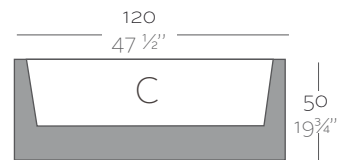

Dimensions Dimensiones

XX XX" : cm in

Jardinera 80 x 30
Jardiniere 31 1/2" x 11 3/4"

Jardinera 100 x 40
Jardiniere 39 1/2" x 15 3/4"

Jardinera 120 x 50
Jardiniere 47 1/2" x 19 3/4"

	L Gal	C (d x h) cm in	Self-Watering Autoriego	Basic	Lacquered Lacado	Light Luz	Led RGB	Led DMX	Led Battery
Jardinera 80 x 30 x 30 Jardiniere 31 1/2" x 11 3/4" x 11 3/4"	10 2 1/2	73 x 23 x 20 28 3/4" x 9" x 7 3/4"	41630R ^b	41630A	41630F ^b	41630W ^b	41630L ^b	41630D	41630Y
Jardinera 100 x 40 x 40 Jardiniere 39 1/2" x 15 3/4" x 15 3/4"	24 6 1/2	91 x 31 x 31 35 3/4" x 12 1/2" x 12 1/2"	41140R ^b	41640A	41640F ^b	41640W ^b	41640L ^b	41640D	41640Y
Jardinera 120 x 50 x 50 Jardiniere 47 1/2" x 19 3/4" x 19 3/4"	40 10 1/2	108 x 38 x 38 42 1/2" x 15" x 15"	41150R ^b	41650A	41650F ^b	41650W ^b	41650L ^b	41650D	41650Y