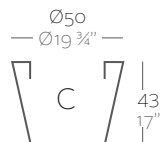

Cono Ø19 3/4"
Cono Ø45 cm