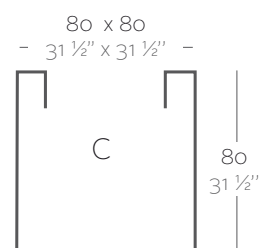

Cube 31 1/2"
Cubo 80 cm

	L Gal	C (d x h) cm in	Simple	Lac. SimpleS
Cubo 30 x 30 x 30 cm Cube 11 3/4" x 11 3/4" x 11 3/4"	26 7	24 x 30 9 1/2" x 11 3/4"	41330	41330F
Cubo 40 x 40 x 40 cm Cube 15 1/2" x 15 1/2" x 15 1/2"	62 16 1/2	32 x 40 12 1/2" x 15 3/4"	41340	41340F
Cubo 50 x 50 x 50 cm Cube 19 3/4" x 19 3/4" x 19 3/4"	125 33	40 x 50 15 3/4" x 19 3/4"	41350	41350F
Cubo 60 x 60 x 60 cm Cube 23 1/2" x 23 1/2" x 23 1/2"	212 56	48 x 60 18" x 32 1/2"	41360	41360F
Cubo 80 x 80 x 80 cm Cube 31 1/2" x 31 1/2" x 31 1/2"	510 134	64 x 80 25 1/2" x 31 1/2"	41380	41380F