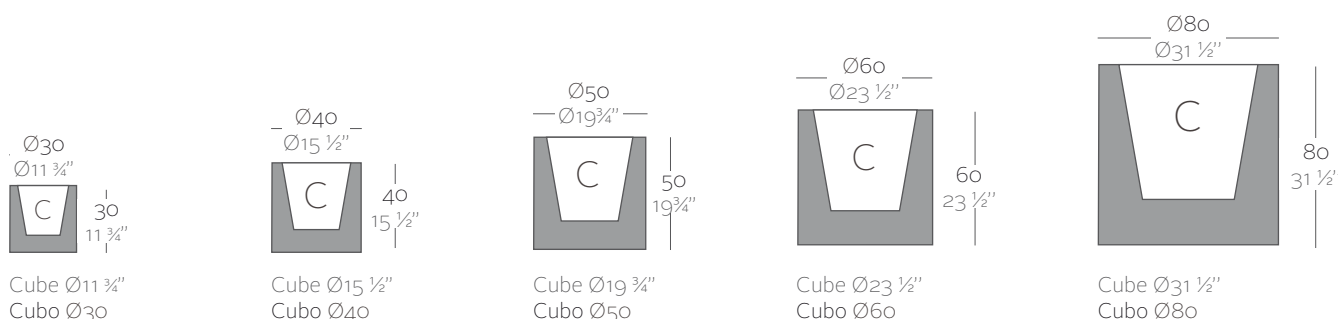

Dimensions Dimensiones

XX XX" : cm in

	L Gal	C (d x h) cm in	Self-Watering Autorriego	Basic	Lacquered Lacado	Light Luz	Led RGB	Led DMX	Led Battery
Cubo Ø30 x 30 Cube Ø11 3/4" x 11 3/4"	9 2 1/2	Ø23 x 20 Ø9" x 7 3/4"	41330R ^b	41330A	41330F ^b	41330W ^{bi}	41330L ^{bi}	41330D	41330Y
Cubo Ø40 x 40 Cube Ø15 1/2" x 15 1/2"	22 5 3/4	Ø31 x 31 Ø12 1/4" x 12 1/4"	41340R ^b	41340A	41340F ^b	41340W ^{bi}	41340L ^{bi}	41340D	41340Y
Cubo Ø50 x 50 Cube Ø19 3/4" x 19 3/4"	50 13	Ø38 x 39 Ø15" x 15 1/4"	41350R ^b	41350A	41350F ^b	41350W ^{bi}	41350L ^{bi}	41350D	41350Y
Cubo Ø60 x 30 Cube Ø23 1/2" x 23 1/2"	72 19	Ø46 x 46 Ø18" x 18"	41360R ^b	41360A	41360F ^b	41360W ^{bi}	41360L ^{bi}	41360D	41360Y
Cubo Ø80 x 40 Cube Ø31 1/2" x 31 1/2"	200 53	Ø64 x 62 Ø25 1/2" x 24 1/2"	41380R ^b	41380A	41380F ^b	41380W ^{bi}	41380L ^{bi}	41380D	41380Y