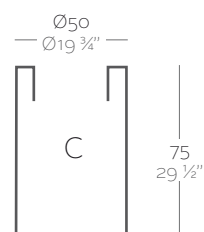

High Cylinder Ø19 3/4" x 29 1/2"
Cilindro Alto Ø50 cm