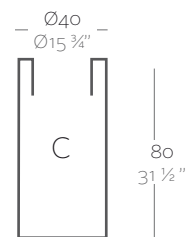

_SIMPLE
Maceta con pared simple, acabado mate.

_LACQUERED SIMPLE
Pot with simple wall, lacquered finishing.

_SIMPLE LACADAS
Maceta con pared simple, acabado lacado.

Dimensions Dimensiones

XX XX" : cm in

High Cylinder Ø15 3/4" x 23 1/2"
Cilindro Alto Ø40 x 60 cm