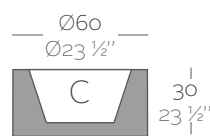

Dimensions Dimensiones

XX XX" : cm in

Cylinder Ø23 1/2"
Cilindro Ø60

Cylinder Ø31 1/2"
Cilindro Ø80

Cylinder Ø47 1/4"
Cilindro Ø120

	L Gal	C (d x h) cm in	Self-Watering Autoriego	Basic	Lacquered Lacado	Light Luz	Led RGB	Led DMX	Led Battery
Land 60 x 60 x 30 23 1/2" x 23 1/2" x 11 3/4"	30 8	Ø46 x 24 Ø18" x 9 1/2"	43960R ^b	43960A	43960F ^b	43960W ^{bi}	43960L ^{bi}	43960D	43960Y
Land 80 x 80 x 30 31 1/2" x 31 1/2" x 11 3/4"	70 18 1/4	Ø61 x 24 Ø24" x 9 1/2"	43980R ^b	43980A	43980F ^b	43980W ^{bi}	43980L ^{bi}	43980D	43980Y
Land 120 x 120 x 30 47 1/4" x 47 1/4" x 11 3/4"	160 42 1/4	Ø91 x 24 Ø35 3/4" x 9 1/2"	43912R ^b	43912A	43912F ^b	43912W ^{bi}	43912L ^{bi}	43912D	43912Y