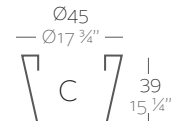

Cono Ø17 3/4"
Cono Ø45 cm