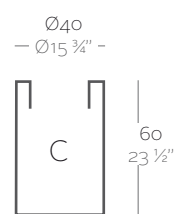

_SIMPLE
Maceta con pared simple, acabado mate.

_LACQUERED SIMPLE
Pot with simple wall, lacquered finishing.

_SIMPLE LACADAS
Maceta con pared simple, acabado lacado.

Dimensions Dimensiones

XX XX" : cm in

High Cylinder Ø15 3/4" x 23 1/2"
Cilindro Alto Ø40 x 60 cm