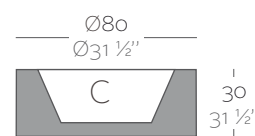

Dimensions Dimensiones

XX XX" : cm in

Cylinder Ø23 1/2"
Cilindro Ø60

Cylinder Ø31 1/2"
Cilindro Ø80

Cylinder Ø47 1/4"
Cilindro Ø120

	L Gal	C (d x h) cm in	Self-Watering Autoriego	Basic	Lacquered Lacado	Light Luz	Led RGB	Led DMX	Led Battery
Land 60 x 60 x 30 23 1/2" x 23 1/2" x 11 3/4"	30 8	Ø46 x 24 Ø18" x 9 1/2"	43960R ^b	43960A	43960F ^b	43960W ^{bi}	43960L ^{bi}	43960D	43960Y
Land 80 x 80 x 30 31 1/2" x 31 1/2" x 11 3/4"	70 18 1/4	Ø61 x 24 Ø24" x 9 1/2"	43980R ^b	43980A	43980F ^b	43980W ^{bi}	43980L ^{bi}	43980D	43980Y
Land 120 x 120 x 30 47 1/4" x 47 1/4" x 11 3/4"	160 42 1/4	Ø91 x 24 Ø35 3/4" x 9 1/2"	43912R ^b	43912A	43912F ^b	43912W ^{bi}	43912L ^{bi}	43912D	43912Y