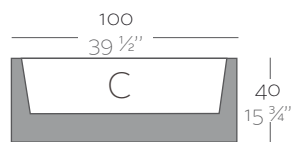

Dimensions Dimensiones

XX XX" : cm in

Jardinera 80 x 30
Jardiniere 31 1/2" x 11 3/4"

Jardinera 100 x 40
Jardiniere 39 1/2" x 15 3/4"

Jardinera 120 x 50
Jardiniere 47 1/2" x 19 3/4"

	L Gal	C (d x h) cm in	Self-Watering Autoriego	Basic	Lacquered Lacado	Light Luz	Led RGB	Led DMX	Led Battery
Jardinera 80 x 30 x 30 Jardiniere 31 1/2" x 11 3/4" x 11 3/4"	10 2 1/2	73 x 23 x 20 28 3/4" x 9" x 7 3/4"	41630R ^b	41630A	41630F ^b	41630W ^b	41630L ^b	41630D	41630Y
Jardinera 100 x 40 x 40 Jardiniere 39 1/2" x 15 3/4" x 15 3/4"	24 6 1/2	91 x 31 x 31 35 3/4" x 12 1/2" x 12 1/2"	41140R ^b	41640A	41640F ^b	41640W ^b	41640L ^b	41640D	41640Y
Jardinera 120 x 50 x 50 Jardiniere 47 1/2" x 19 3/4" x 19 3/4"	40 10 1/2	108 x 38 x 38 42 1/2" x 15" x 15"	41150R ^b	41650A	41650F ^b	41650W ^b	41650L ^b	41650D	41650Y