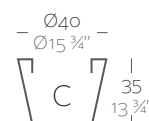

Cono Ø15 3/4"
Cono Ø40cm