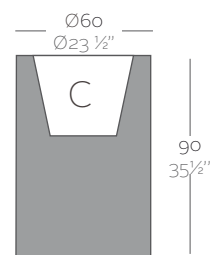

Dimensions Dimensiones

XX XX" : cm in

High Cylinder Ø15 3/4"
Cilindro Alto Ø40

High Cylinder Ø23 1/2"
Cilindro Ø60

High Cylinder Ø21 1/2"
Cilindro Ø80

	L Gal	C (d x h) cm in	Self-Watering Autoriego	Basic	Lacquered Lacado	Light Luz	Led RGB	Led DMX	Led Battery
Cilindro Ø40 x 80 High Cylinder Ø15 3/4" x 16"	17 4 1/2	Ø30 x 32 Ø11 3/4" x 12 1/2"	40441R ^b	40441A	40441F ^b	40441W ^{bi}	40441L ^{bi}	40441D	40441Y
Cilindro Ø50 x 100 High Cylinder Ø19 3/4" x 39 1/4"	31 8	Ø38 x 39 Ø15" x 20 1/2"	40451R ^b	40451A	40451F ^b	40451W ^{bi}	40451L ^{bi}	40451D	40451Y
Cilindro Ø60 x 120 High Cylinder Ø23 1/2" x 47 1/4"	60 15 3/4	Ø46 x 46 Ø18" x 18"	40460R ^b	40460A	40460F ^b	40460W ^{bi}	40460L ^{bi}	40460D	40460Y