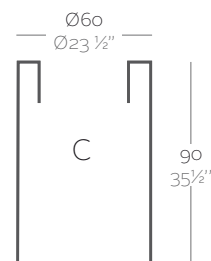

High Cylinder Ø23 1/2" x 35 1/2"
Cilindro Alto Ø60 x 90 cm

	L Gal	C (d x h) cm in	Simple	Lac. Simple
Cilindro Ø40 x 60 cm High Cylinder Ø15 3/4" x 23 1/2"	75 19 3/4	Ø33 x 60 Ø13" x 23 1/2"	40440	40440F
Cilindro Ø40 x 80 cm High Cylinder Ø15 3/4" x 31 1/2"	100 26 1/2	Ø30 x 80 Ø11 3/4" x 31 1/2"	40441	40441F
Cilindro Ø50 x 75 cm High Cylinder Ø19 3/4" x 29 1/2"	150 39 3/4	Ø43 x 75 Ø17" x 29 1/2"	40450	40450F
Cilindro Ø50 x 100 cm High Cylinder Ø19 3/4" x 39 1/4"	195 51 1/2	Ø38 x 100 Ø15" x 39 1/4"	40451	40451F
Cilindro Ø60 x 90 cm High Cylinder Ø23 1/2" x 35 1/2"	255 67 1/4	Ø51 x 90 Ø20" x 35 1/2"	40460	40460F