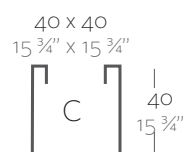

_SIMPLE
Maceta con pared simple, acabado mate.

_LACQUERED SIMPLE
Pot with simple wall, lacquered finishing.

_SIMPLE LACADAS
Maceta con pared simple, acabado lacado.

Dimensions Dimensiones

XX XX" : cm in

Cube 11 3/4"
Cubo 30 cm