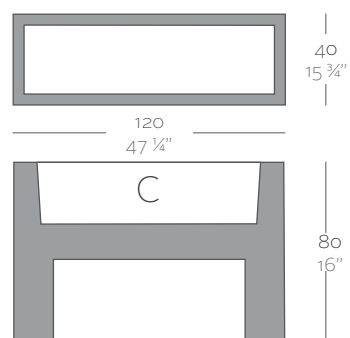

Dimensions Dimensiones

XX XX" : cm in

Muro 120 x 80 x 40
47 1/4" x 31 1/2" x 15 3/4"

	L Gal	C (d x h) cm in	Self-Watering Autoriego	Basic	Lacquered Lacado	Light Luz	Led RGB	Led DMX	Led Battery
Muro 120 x 80 x 40 47 1/4" x 31 1/2" x 15 3/4"	90 24	111 x 31 x 31 43 3/4" x 12 1/4" x 12 1/4"	42620R ^b	42620A	42620F ^b	42620W ^{bi}	42620L ^{bi}	42620D ⁱ	42620Y