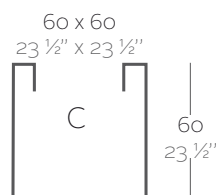

Cube 23 1/2"
Cubo 60 cm