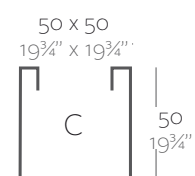

Cube 19 3/4"
Cubo 50 cm