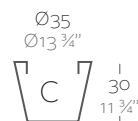

_SIMPLE
Maceta con pared simple, acabado mate.

_LACQUERED SIMPLE
Pot with simple wall, lacquered finishing.

_SIMPLE LACADAS
Maceta con pared simple, acabado lacado.

Dimensions Dimensiones

XX XX" : cm in

Cono Ø11 3/4"
Cono Ø30 cm