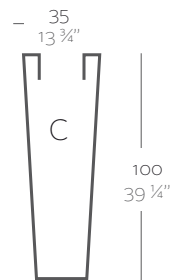

Продажа дизайнерской мебели, света и аксессуаров по всей России
8 (800) 500-70-36
hello@barcelonadesign.ru
www.barcelonadesign.ru

Description Descripción

Pot made in resin of polyethylene by rotational moulding with double wall. 100% Recyclable. Item suitable for indoor and outdoor use. Available with different finishes.

Fabricado en resina de polietileno mediante molde rotacional con doble pared. 100% Reciclable. Apto para exterior e interior. Disponible en varios acabados.

Finishes Acabados

_SIMPLE
Pot with simple wall, mat finishing.
_LACQUERED SIMPLE
Pot with simple wall, lacquered finishing.

_SIMPLE
Maceta con pared simple, acabado mate.
_SIMPLE LACADAS
Maceta con pared simple, acabado lacado.

Dimensions Dimensiones

XX XX" : cm in

Cono Cuadrado Alto 35 x 100 cm
High Square Cone 13 3/4" x 39 1/4"