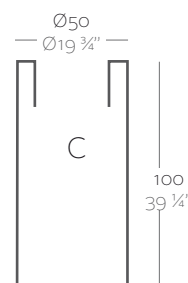

High Cylinder Ø19 3/4" x 39 1/4"
Cilindro Alto Ø50 x 100 cm