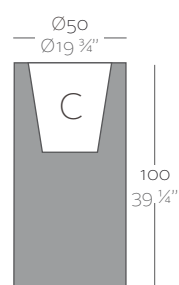

Dimensions Dimensiones

XX XX" : cm in

High Cylinder Ø15 3/4"
Cilindro Alto Ø40

High Cylinder Ø23 1/2"
Cilindro Ø60

High Cylinder Ø21 1/2"
Cilindro Ø80

	L Gal	C (d x h) cm in	Self-Watering Autoriego	Basic	Lacquered Lacado	Light Luz	Led RGB	Led DMX	Led Battery
Cilindro Ø40 x 80 High Cylinder Ø15 3/4" x 16"	17 4 1/2	Ø30 x 32 Ø11 3/4" x 12 1/2"	40441R ^b	40441A	40441F ^b	40441W ^{bi}	40441L ^{bi}	40441D	40441Y
Cilindro Ø50 x 100 High Cylinder Ø19 3/4" x 39 1/4"	31 8	Ø38 x 39 Ø15" x 20 1/2"	40451R ^b	40451A	40451F ^b	40451W ^{bi}	40451L ^{bi}	40451D	40451Y
Cilindro Ø60 x 120 High Cylinder Ø23 1/2" x 47 1/4"	60 15 3/4	Ø46 x 46 Ø18" x 18"	40460R ^b	40460A	40460F ^b	40460W ^{bi}	40460L ^{bi}	40460D	40460Y