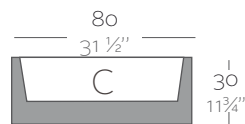

Dimensions Dimensiones

XX XX" : cm in

Jardinera 80 x 30
Jardiniere 31 1/2" x 11 3/4"

Jardinera 100 x 40
Jardiniere 39 1/2" x 15 3/4"

Jardinera 120 x 50
Jardiniere 47 1/2" x 19 3/4"

	L Gal	C (d x h) cm in	Self-Watering Autoriego	Basic	Lacquered Lacado	Light Luz	Led RGB	Led DMX	Led Battery
Jardinera 80 x 30 x 30 Jardiniere 31 1/2" x 11 3/4" x 11 3/4"	10 2 1/2	73 x 23 x 20 28 3/4" x 9" x 7 3/4"	41630R ^b	41630A	41630F ^b	41630W ^b	41630L ^b	41630D	41630Y
Jardinera 100 x 40 x 40 Jardiniere 39 1/2" x 15 3/4" x 15 3/4"	24 6 1/2	91 x 31 x 31 35 3/4" x 12 1/2" x 12 1/2"	41140R ^b	41640A	41640F ^b	41640W ^b	41640L ^b	41640D	41640Y
Jardinera 120 x 50 x 50 Jardiniere 47 1/2" x 19 3/4" x 19 3/4"	40 10 1/2	108 x 38 x 38 42 1/2" x 15" x 15"	41150R ^b	41650A	41650F ^b	41650W ^b	41650L ^b	41650D	41650Y