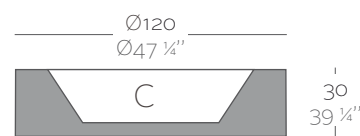

Dimensions Dimensiones

XX XX" : cm in

Cylinder Ø23 1/2"
Cilindro Ø60

Cylinder Ø31 1/2"
Cilindro Ø80

Cylinder Ø47 1/4"
Cilindro Ø120

	L Gal	C (d x h) cm in	Self-Watering Autoriego	Basic	Lacquered Lacado	Light Luz	Led RGB	Led DMX	Led Battery
Land 60 x 60 x 30 23 1/2" x 23 1/2" x 11 3/4"	30 8	Ø46 x 24 Ø18" x 9 1/2"	43960R ^b	43960A	43960F ^b	43960W ^{bi}	43960L ^{bi}	43960D	43960Y
Land 80 x 80 x 30 31 1/2" x 31 1/2" x 11 3/4"	70 18 1/4	Ø61 x 24 Ø24" x 9 1/2"	43980R ^b	43980A	43980F ^b	43980W ^{bi}	43980L ^{bi}	43980D	43980Y
Land 120 x 120 x 30 47 1/4" x 47 1/4" x 11 3/4"	160 42 1/4	Ø91 x 24 Ø35 3/4" x 9 1/2"	43912R ^b	43912A	43912F ^b	43912W ^{bi}	43912L ^{bi}	43912D	43912Y