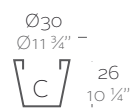

_SIMPLE
Maceta con pared simple, acabado mate.

_LACQUERED SIMPLE
Pot with simple wall, lacquered finishing.

_SIMPLE LACADAS
Maceta con pared simple, acabado lacado.

Dimensions Dimensiones

XX XX" : cm in

Cono Ø11 3/4"
Cono Ø30 cm