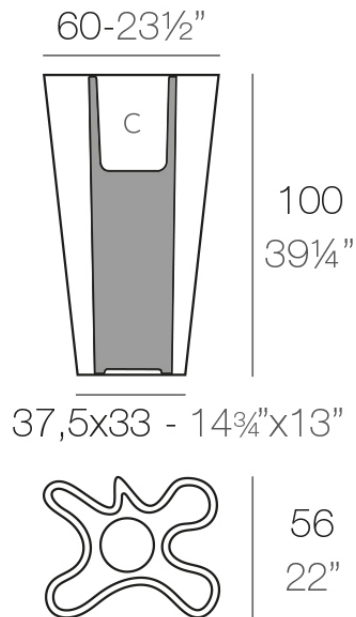

Bye-bye planter 60x56x100

by Harry-Paul

The Bye-Bye collection, designed by Harry Paul, captures the essence of interstellar travel in pieces that seem to flow in space. Inspired by the futuristic aesthetics of movement and speed, Bye-Bye invites you to experience a new form of designer furniture that conveys dynamism and lightness in every line.

Info

Description

Made of polyethylene resin by rotational moulding. 100% Recyclable. Item suitable for indoor and outdoor use. Available in different finishes.

Weight: 12 Kg

BYE-BYE Maceta 100

C = 15 L

BYE-BYE Planter 100

C = 4 gal

Finishes

finishes

BASIC

Ref. 58004A

white 2001

ecru 2003

tortora 2004