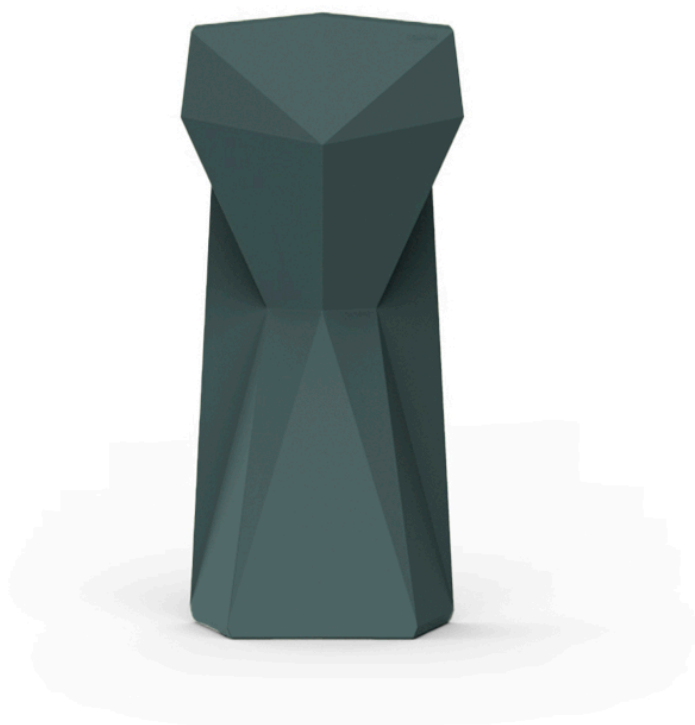

Vertex bar stool

by Karim Rashid

One of the latest great works by **KARIM RASHID**, we can find it in **VERTEX**, a family of ultra-contemporary sculpted outdoor & indoor designer furniture collection designed for the Spanish brand **VONDOM**.

Info

Description

Made of polyethylene resin by rotational moulding. 100% Recyclable. Item suitable for indoor and outdoor use. Available in different finishes.

Weight: 5.51 Kg

VERTEX Taburete Alto
VERTEX Bar Stool