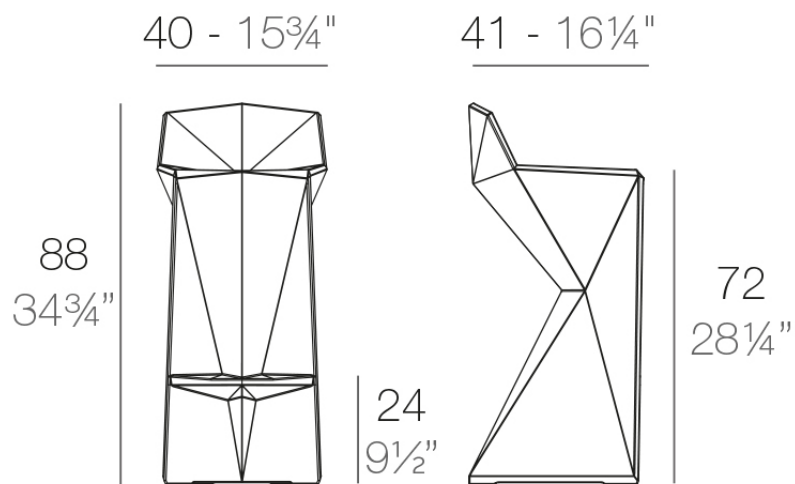

Info

Description

Made of polyethylene resin by rotational moulding. 100% Recyclable. Item suitable for indoor and outdoor use. Available in different finishes.

Weight: 5.51 Kg

VERTEX Taburete Alto
VERTEX Bar Stool