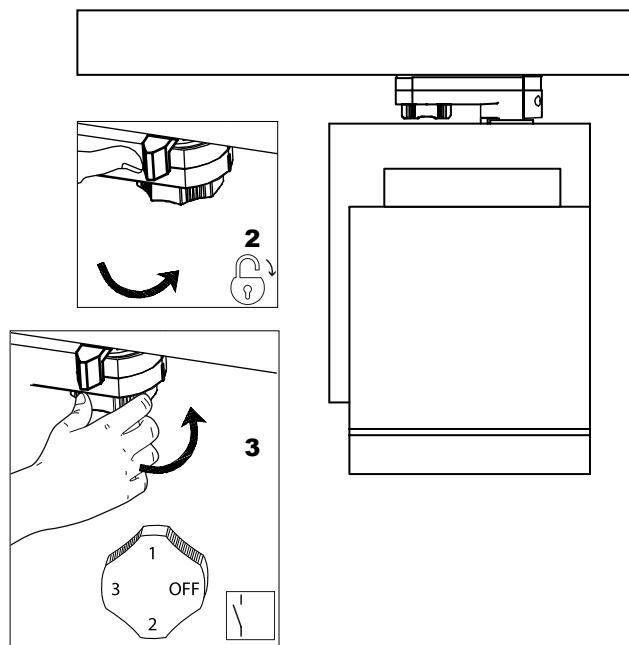

TRACK is sold separately.  
Refs available in [www.faro.es](http://www.faro.es)

**TECHNICAL FEATURES - CARACTERÍSTICAS TÉCNICAS**

**NANO CYLINDER LED**

**MINI CYLINDER LED**

**CYLINDER LED**