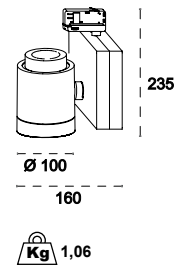

TRACK is sold separately.  
Refs available in [www.faro.es](http://www.faro.es)

**TECHNICAL FEATURES - CARACTERÍSTICAS TÉCNICAS**

**NANO CYLINDER LED**

**MINI CYLINDER LED**

**CYLINDER LED**