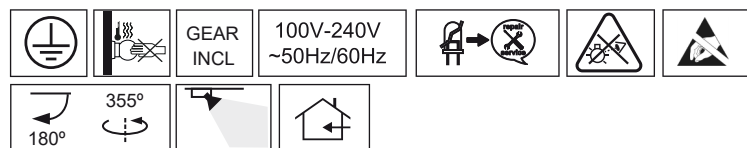

TRACK is sold separately.  
Refs available in [www.faro.es](http://www.faro.es)

**TECHNICAL FEATURES - CARACTERÍSTICAS TÉCNICAS**

**NANO CYLINDER LED**

**MINI CYLINDER LED**

**CYLINDER LED**