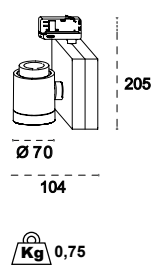

TRACK is sold separately.  
Refs available in [www.faro.es](http://www.faro.es)

**TECHNICAL FEATURES - CARACTERÍSTICAS TÉCNICAS**

**NANO CYLINDER LED**

**MINI CYLINDER LED**

**CYLINDER LED**