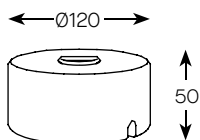

PORTABLE LUMINAIRE WITH CORD SWITCH INCLUDED.

INPUT CURRENT AC 230V 50-60Hz.

1 INTEGRATED LED DOB 9,6W.

Accesorios compatibles Compatible accessories

Base de mármol negro.
Black marble base.

Ref. 2784

Base de mármol negro.
Black marble base.