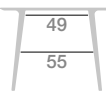

CODE \_\_\_\_\_  
X 1230 + L 7330

Grey  
stained ash

CODE \_\_\_\_\_  
X 0937 + L 7337

CODE \_\_\_\_\_  
X 1037 + L 7337

CODE \_\_\_\_\_  
X 1137 + L 7337

CODE \_\_\_\_\_  
X 1237 + L 7337

Black  
stained ash

CODE \_\_\_\_\_  
X 0932 + L 7332

CODE \_\_\_\_\_  
X 1032 + L 7332

CODE \_\_\_\_\_  
X 1132 + L 7332

CODE \_\_\_\_\_  
X 1232 + L 7332

DIMENSIONS

Width inside legs at chair arms height

Width inside legs at chair seat height

Ø90 35½"

63,5 25"

Ø100 39¼"

71,5 28¼"

Ø110 43¼"

79,5 31¼"

Ø120 47¼"

87,5 34½"

73 28¾"

SOME  
ASSEMBLY  
REQUIRED

PACKING

1 table Ø90 = 2 boxes

BOX 1 (tabletop):  
Size: 101 x 101 x 5 cm  
Volume: 0,052 m<sup>3</sup>  
Weight: 12 kg.

BOX 2 (legs):  
Size: 86 x 29 x 24 cm  
Volume: 0,06 m<sup>3</sup>  
Weight: 7 kg.