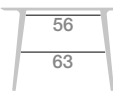

CODE \_\_\_\_\_  
X 0932 + L 7332

CODE \_\_\_\_\_  
X 1032 + L 7332

CODE \_\_\_\_\_  
X 1132 + L 7332

CODE \_\_\_\_\_  
X 1232 + L 7332

DIMENSIONS

Width inside legs at chair arms height

Width inside legs at chair seat height

Ø90 35½"

63,5 25"

Ø100 39¼"

71,5 28¼"

Ø110 43¼"

79,5 31¼"

Ø120 47¼"

87,5 34½"

73 28¾"

SOME  
ASSEMBLY  
REQUIRED

PACKING

1 table Ø90 = 2 boxes

BOX 1 (tabletop):  
Size: 101 x 101 x 5 cm  
Volume: 0,052 m<sup>3</sup>  
Weight: 12 kg.

BOX 2 (legs):  
Size: 86 x 29 x 24 cm  
Volume: 0,06 m<sup>3</sup>  
Weight: 7 kg.

1 table Ø100 = 2 boxes

BOX 1 (tabletop):  
Size: 121 x 121 x 5 cm  
Volume: 0,075 m<sup>3</sup>  
Weight: 15 kg.

BOX 2 (legs):  
Size: 86 x 29 x 24 cm  
Volume: 0,06 m<sup>3</sup>  
Weight: 7 kg.

1 table Ø110 = 2 boxes