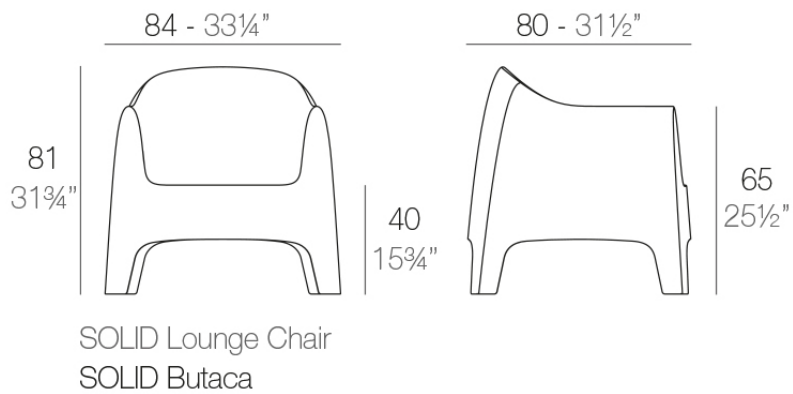

Info

Description

Made of injected polypropylene with mineral additives. Stackable. Available in several colors. Item suitable for indoor and outdoor use.

Weight: 13.5 Kg

Accessories

- **NONAME-55023CO**
Fabric