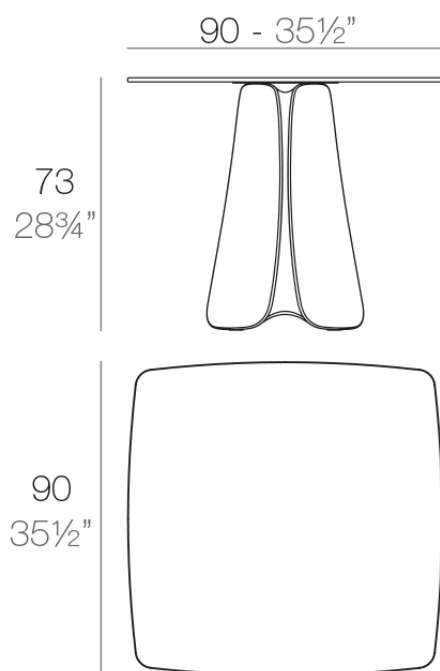

## Pezzettina table 90x90x73

by Archirivolto Design

Pezzettina outdoor furniture collection is designed by Archirivolto Design for Vondom. Is a collection inspired by nature, a thought and a unique inspiration that materialize in an original product with fluid and expressive forms.

### Description

Made of polyethylene resin by rotational moulding. 100% Recyclable. Item suitable for indoor and outdoor use. Available in different finishes.

Weight: 35.8 Kg

PEZZETTINA Mesa 90x90

PEZZETTINA Dining Table 35 1/2"x35 1/2"