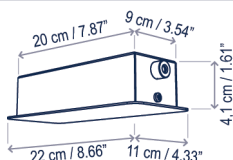

Florón a techo
Ceiling Canopy