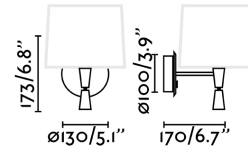

Specifications

Bulb:	1xE27 LECTOR LED 3W 3000K
Bulb included:	Yes
Transformer:	Driver
Transformer included:	Yes
Voltage:	100-240V
IP:	20
Class:	
Material:	Metal
Designer:	FARO TEAM
Length:	170 mm
Net Width:	130 mm
Height:	173 mm
Volume:	0.00610 m3