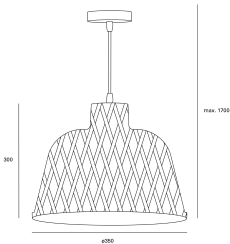

Riba Ø350mm

--

DE-0024-NEG

Pendant IP20 Riba Ø350mm E27 40W Black

TECHNICAL FEATURES

IP20

Power (W) : Max. power 40W

Voltage / frequency : 100-240V/50-60Hz

Total power consumption of light (W) : 40W

Warranty : 5 Years

Structure material : Steel

Structure finish : Black

Diffuser material : Wood

Diffuser finish : Natural

Max. size of light bulb : NA/180 mm

Recommended light bulb : E27

LUMINOTECHNIC FEATURES

Lampholder: 1 x E27

VENTILATION FEATURES

Power used: 40W

Service value measurement standard: EN 60879:2019

LOGISTICS

Net weight (kg): 0.48

Packaged weight (kg): 1.41

Packaging: 320mm x 320mm x 320mm

1 Un