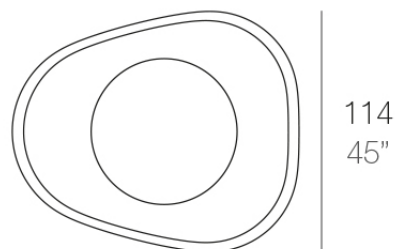

Bones planter 132x114x120

by Ludovica + Roberto Palomba

The Bones collection, designed by Italians Ludovica and Roberto Palomba, is inspired by the harmony of nature, combining slender lines and generous volumes. Each Bones planter is a statement of visual balance: forms that achieve a light yet robust presence, inviting plants and trees to integrate naturally into the space.

Info

Description

Pot made of polyethylene resin by rotational moulding. 100% Recyclable. Item suitable for indoor and outdoor use. Available in different finishes.

Weight: 44.01 Kg

BONES Maceta 120
BONES Planter 120

C = 452 L
C = 119 gal

Finishes

finishes

BASIC

Ref. 57004A

white 2001

ecru 2003

tortora 2004