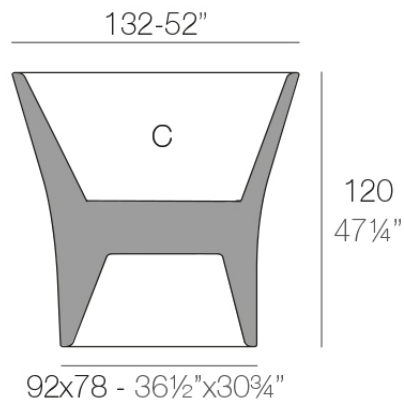

Bones planter 132x114x120

by Ludovica + Roberto Palomba

The Bones collection, designed by Italians Ludovica and Roberto Palomba, is inspired by the harmony of nature, combining slender lines and generous volumes. Each Bones planter is a statement of visual balance: forms that achieve a light yet robust presence, inviting plants and trees to integrate naturally into the space.

Info

Description

Pot made of polyethylene resin by rotational moulding. 100% Recyclable. Item suitable for indoor and outdoor use. Available in different finishes.

Weight: 44.01 Kg

BONES Maceta 120
BONES Planter 120

C = 452 L
C = 119 gal

Finishes

finishes

BASIC

Ref. 57004A

white 2001

ecru 2003

tortora 2004