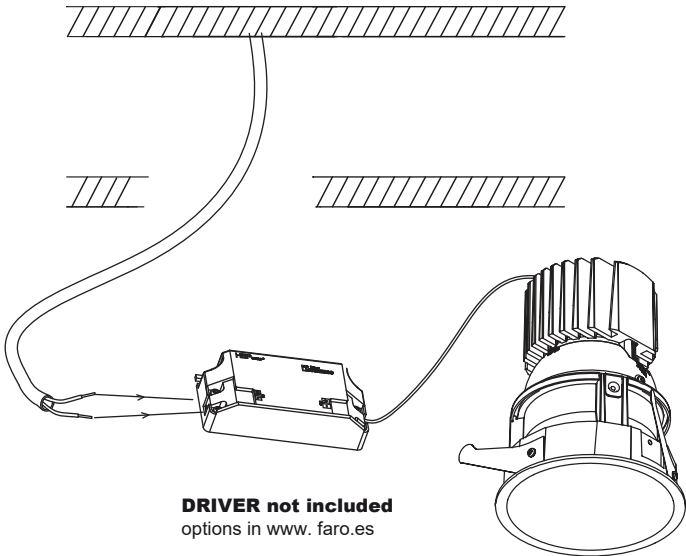

1

Ø103mm

OFF

2

3

4

ON

**Technical features • Características técnicas**

light options: LED 13W 350mA incl or LED 19W 500mA incl