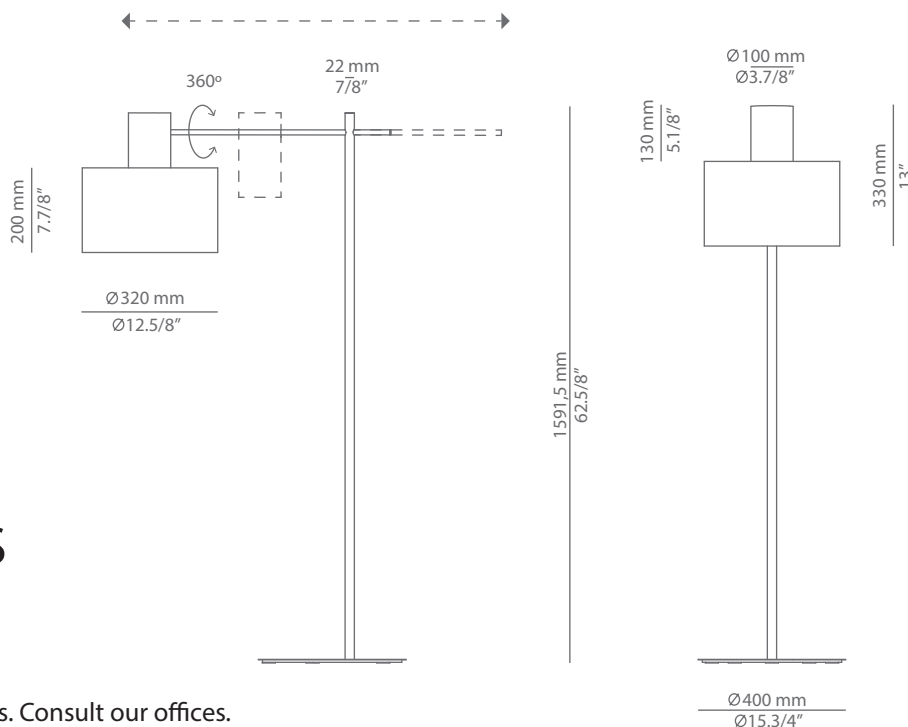

CYLS

p-3908P

floor lamp

Date	Type
Project	
Location	
Model #	Quantity
Specifier	

Description

Metallic floor lamp with cylindrical heads and shade made of polyester fiber protected by a PVC coating.
Adjustable reading arm with horizontal movement and 360° rotation.
On/Off cord switch.

Consult our offices.

Special instructions

CYLS

p-3909P

floor lamp

Date	Type
Project	
Location	
Model #	Quantity
Specifier	

Description

Metallic floor lamp with cylindrical head and shade made of polyester fiber protected by a PVC coating.

Adjustable reading arm with horizontal movement and 360° rotation.

On/Off cord switch.

Pictures above might not show the specified dimensions or material. They are for illustration purposes only.

Ordering information

Product Code	Lamp
p-3909P	LED or Fluor. up to 20W (bulb not included) A* > A
	E27 / 230V
	On/Off cord switch

Finish body	
26 BLK	Black
55 BG	Beige
CUSTOM	

Product includes

Code	Description
p-3909	1 cylv floor lamp
123905270	1 screen shade