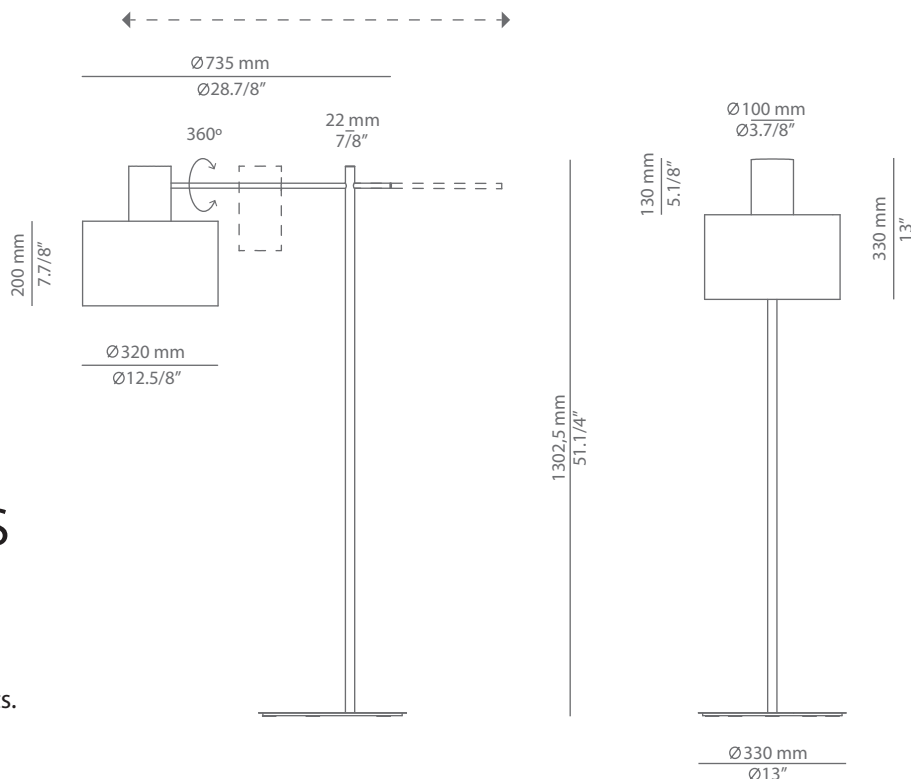

Product includes

Code	Description
p-3908	1 cys floor lamp
123905270	1 screen shade

SPECIAL REQUIREMENTS

Custom finishes and versions

We offer custom RAL finishes.

Alternate lamping and sizes available for projects.

Consult our offices.

Special instructions