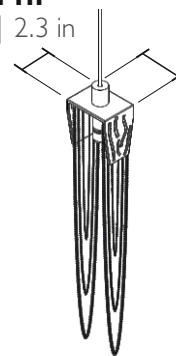

STALA • SUSPENSION
REF. 7030.80

WEIGHT

Net Weight: 40kg | 88.1 lbs
Gross Weight: 55kg | 121.2 lbs

BULBS

Quantity: 19 (1x per Pendant)
Type: G9
Wattage: 28W (max)

MATERIALS

Base: Wood & Brass
Body: Brass
Drop: Crystal & Brass Chain

PACKING (approx.)

Dimensions: 89 x 89 x 63 cm
35 x 135 x 24.8 in
Volume: 0.49 m³ | 17.3 ft³

HEIGHT
250 cm | 98.4 in

DIAMETER
80 cm | 31.4 in

DEPTH
6cm | 2.3 in

WIDTH
8cm | 3.1 in

☐ - Products manufactured according the European norm of security EN 60 598-1.