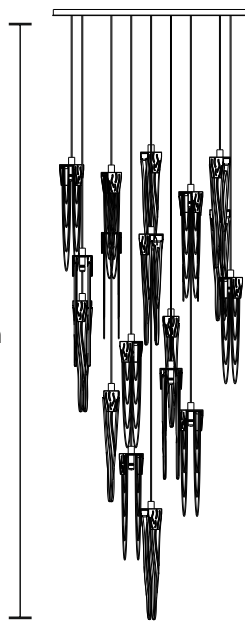

STALA • SUSPENSION
REF. 7030.80

WEIGHT

Net Weight: 40kg | 88.1 lbs
Gross Weight: 55kg | 121.2 lbs

BULBS

Quantity: 19 (1x per Pendant)
Type: G9
Wattage: 28W (max)

MATERIALS

Base: Wood & Brass
Body: Brass
Drop: Crystal & Brass Chain

PACKING (approx.)

Dimensions: 89 x 89 x 63 cm
35 x 135 x 24.8 in
Volume: 0.49 m³ | 17.3 ft³

HEIGHT
250 cm | 98.4 in

DIAMETER
80 cm | 31.4 in

DEPTH
6cm | 2.3 in

WIDTH
8cm | 3.1 in

☐ - Products manufactured according the European norm of security EN 60 598-1.