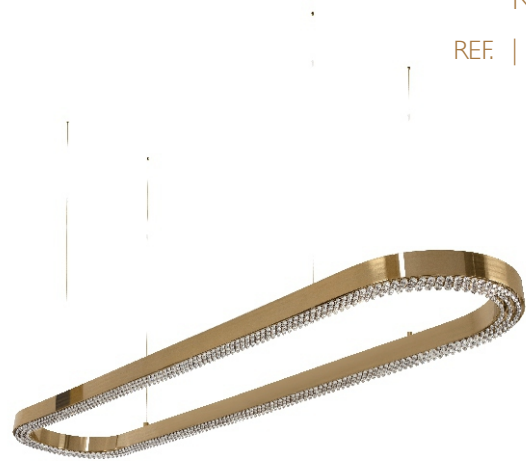

TYPOLOGY | SUSPENSION

NAME | Metis

REF. | 9640.170x40

DIMENSIONS

Height: 5 cm Length: 170cm Width: 40cm

WEIGHT

Under Request

LAMPS

Number: 28 Type: 40W max | G9

CRYSTAL | SWAROVSKI

Color: Crystal

PACKING

Under Request

METAL FINISHING

Lacquered \ \ Shine or mat \ \ All RAL colours available

CRYSTAL INFORMATION