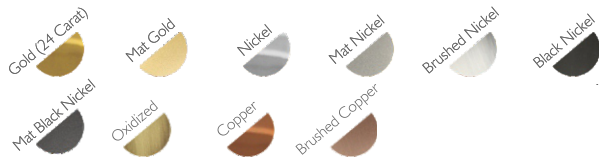

Number: 28 Type: 40W max | G9

CRYSTAL | SWAROVSKI

Color: Crystal

PACKING

Under Request

METAL FINISHING

Lacquered \ \ Shine or mat \ \ All RAL colours available

CRYSTAL INFORMATION