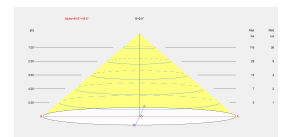

VENTILATION FEATURES

Power used: 12.6W

Service value measurement standard: EN 60879:2019

LOGISTICS

Net weight (kg): 1.05

Packaged weight (kg): 1.33

Packaging: 575mm x 65mm x 90mm