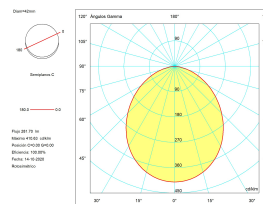

VENTILATION FEATURES

Power used: 12.6W

Service value measurement standard: EN 60879:2019

LOGISTICS

Net weight (kg): 1.05

Packaged weight (kg): 1.33

Packaging: 575mm x 65mm x 90mm