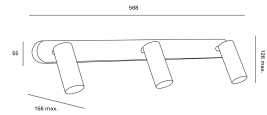

Logos Triple

--

DE-0016-NEG

Spotlight IP20 Logos Triple LED LED LED 3.7;3.7;3.7W 3000K Black 846lm

TECHNICAL FEATURES

Power (W)-1 : 3.7W

Power (W)-2 : 3.7W

Power (W)-3 : 3.7W

Total power consumption of light (W) : 12.6W

Real lumens : 846

Real lm/W : 67

Correlated Colour Temperature (CCT) : LED warm-white 3000K

Dimming protocol : ON-OFF

Lens / reflector angle : FLOOD 99°

Structure material : Steel

Net weight (kg): 1.05

Packaged weight (kg): 1.33

Packaging: 575mm x 65mm x 90mm