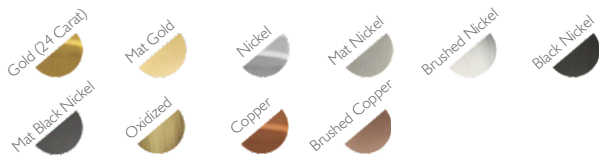

Reference: 8860.60

Height: 15 cm Diameter: 60 cm

Reference: 8860.100

Height: 15 cm Diameter: 100 cm

METAL FINISHING

Lacquered \\ Shine or mat \\ All RAL colours available

CRYSTAL INFORMATION

Under Request