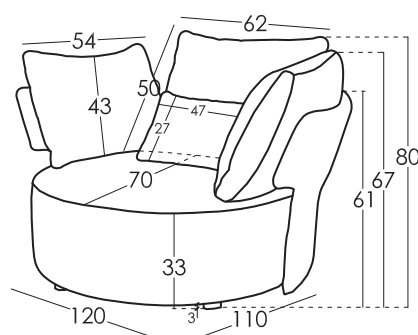

Scheme

* You can request a different seat hardness from the standard of the model with a small price increase

ZOE is manufactured by Fama Sofás, whose quality system is certified by AENOR and IQNET, according to ISO 9001-2008, with certificate number ER 0790/1999.

All models have passed the tests required for granting the quality control label from Aidima-Cetem laboratories.

Enjoy the new design
made in
Spain

fama