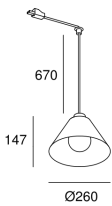

LUMINOTECHNIC FEATURES

Lampholder: 1 x E27

VENTILATION FEATURES

Power used: 40W

Service value measurement standard: EN 60879:2019

LOGISTICS

Net weight (kg): 0.73

Packaged weight (kg): 1.26

Packaging: 270mm x 270mm x 165mm

12 Un