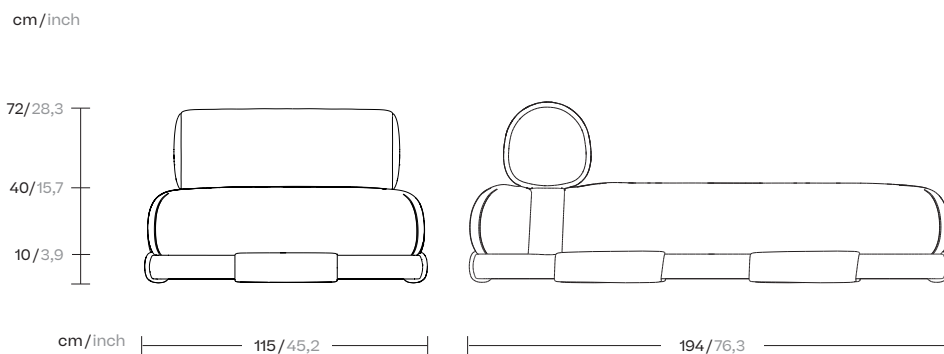

Insula

Daybed

by Patricia Urquiola

kettal

Daybed

Designer
Patricia Urquiola

Collection
Insula

Reference
KSB601200

1/2

The Modular Insula sofa is Patricia Urquiola's updated interpretation of traditional seating used in traditional Arab Majlis, where community members gathered to discuss events and local issues, entertain guests, build friendships, and have fun.

Formally, it is a rational modular sofa with very softened shapes and low height, with a roll in the backrest that concentrates all the protagonism of the design and provides a decidedly horizontal emphasis. It combines carefully balanced proportions as an architectural element that can be subtly integrated.