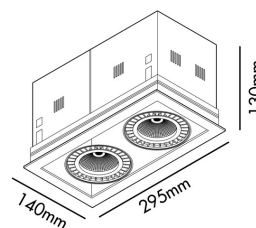

## MINI-COLIN-2 Black downlight LED 24/36W 3000K 56° 3370/4520 lm

Ref. 033011202

MINI-COLIN is a minimalist recessed light. Its body fully integrates into the space and it provides effective lighting. With a heat temperature of 3000 K, this downlight allows warm, comfortable atmospheres to be created. The 56° version is perfect for lighting in restaurants and hotels, and also in exhibition rooms or museums.

### Specifications

**Bulb:** LED 24-36W 3370-4520lm 3000K 56°  
CRI85

**Bulb included:** Yes

**Transformer:** Driver

**Transformer included:** No

**IP:** 20

**Class:** III

**Material:** Die cast aluminium

**Designer:**

**Length:** 295 mm

**Net Width:** 140 mm

**Height:** 130 mm

**Net Weight:** 2.32 kg

**Volume:** 0.00641 m<sup>3</sup>

8421776128651