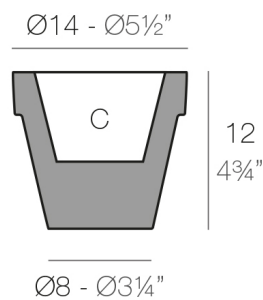

PLANTER Ø14×12

By MACETEROS

View online: <https://www.vondom.com/products/40114A>

Features

Description

Pot made of polyethylene resin by rotational moulding. 100% Recyclable. Item suitable for indoor and outdoor use. Available in different finishes.

Weight

0.22 Kg

MACETA Nano Ø14 cm

C = 0,5 L

MACETA Nano Ø5½"

C = ¼ gal

FINISHES

BASIC