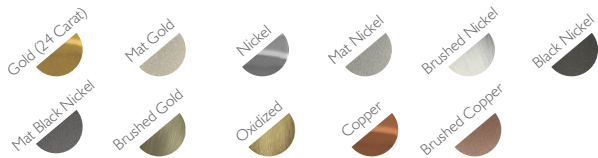

CRYSTAL

Color: Crystal

SWAROVSKI: Per request

PACKING (approx.)

Dimension: 55x55x34 cm | 21.7x21.7x13.4 in

METAL FINISHING

Lacquered \\ Shine or mat \\ All RAL colours available

CRYSTAL INFORMATION