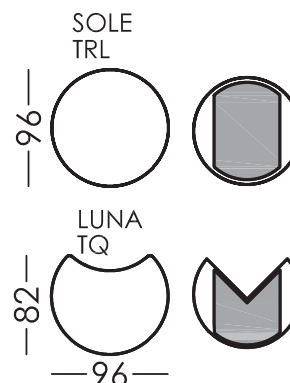

SOLE&LUNA is manufactured by Fama Sofas, whose quality system is certified by AENOR and IQNET, according to ISO 9001-2008, with certificate number ER 0790/1999.

All models have passed the tests required for granting the quality control label from Aidima-Cetem laboratories.