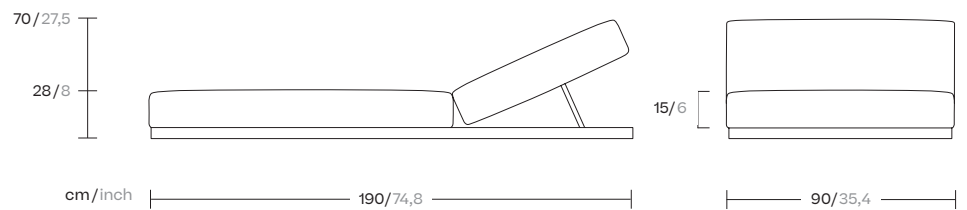

Landscape
5 Position lounge
by Kettal Studio

kettal

5 Position lounger

Designer
Kettal Studio

Collection
Landscape

Reference
KS9401500

1/3

Landscape aims to be part of a project. It is not understood as an item apart, but instead relates to its environment and melds with it. It is the project that is important, not the product, and this is its essence. Its rationalist construction seeks to give order, form and structure to the outdoor space, although, in terms of function, it has been designed to give shelter: to shade and cool or protect from the rain and wind.

cm/inch

kettal

5 Position lounger

Designer
Kettal Studio

Collection
Landscape

Reference
KS9401500

2/3

Materials