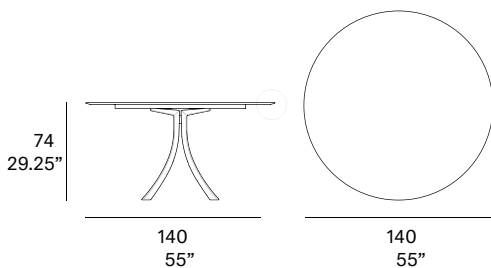

outdoor

Falcata outdoor Round dining table / mesa redonda

Lievore Altherr Molina 2016

C936 R

Round dining table with structure made of high resistance aluminum profile and legs of injected aluminum, finished with polyester powder. Dekton® tabletop. Delivered unassembled.

Qty	1 dining table (2 boxes)
Volume	0,48 m3 / 17 ft3
Gross weight	52 kg / 114.5 lb
Net weight	36 kg / 79.5 lb
Item dimensions (width x depth x height)	140 x 140 x 74 cm 55" x 55" x 29.25"

Tabletop options: