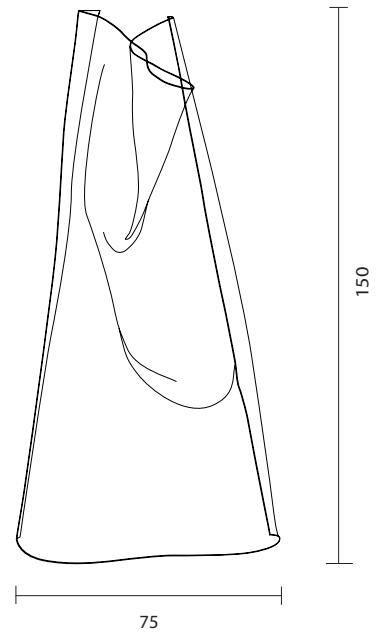

GWEILO HAN GR
by Partisans, 2016

Floor lamp. Hand-moulded, transparent acrylic structure. Led strip embedded in gold or silver anodized extruded aluminium profile. Dimmer placed in the electrical cord.

Type: Floor lamp

Environment: Indoor

Structure: Acrylic

Voltage: 230 V

Dimmer: Included

Supply: Electrical cord with plug

Cable length: 200 cm

**Light source: LED strip 14W 3000K 1.348Lm
included**

GWEILO HAN GR

312000600019 **gold anodised**
312000600037 **silver anodised**

 **10 kg**
13 kg

CE  IP-20