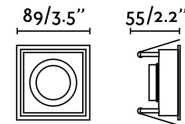

HYDE Black square recessed lamp

Ref. 40117

Square recessed light with simple design, enabling it to be discreetly integrated into the ceiling. This downlight has IP44. Finished in black.

Specifications

Bulb:	1 X GU10 MAX 8W LED
Bulb included:	No
Transformer:	
Transformer included:	No
Voltage:	100-240V
Operating Frequency:	50/60Hz
IP:	44
Class:	II
Material:	Metal
Designer:	
Recommended bulb:	
Length:	89 mm
Net Width:	89 mm
Height:	55 mm
Net Weight:	0.18 kg
Volume:	0.00098 m3