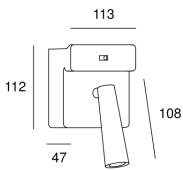

05-6424-81-81

Reading lights Gamma USB LED 2.2W 2700K Satin nickel 137lm