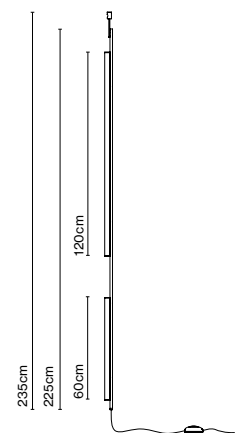

## Ciszak Dalmas

marset

**Ambrosia V 235 Plug-in**

**Ambrosia V 235**

**Accessory Extensor**

Accessory to extend the Ambrosia V 235. Total enlargement of 20cm.

info@marset.com  
www.marset.com

- Black
- Matt gold

**Ambrosia V 235 Plug-In**

Light source Ambrosia 22K:  
LED SMD 24Vdc 28,8W 2200K CRI90 3174lm  
Light source Ambrosia 27K:  
LED SMD 24Vdc 28,8W 2700K CRI90 3267lm  
Light source Ambrosia 30K:  
LED SMD 24Vdc 28,8W 3000K CRI90 3324lm

**Ambrosia V 235**

Light source Ambrosia 22K:  
LED SMD 24Vdc 43,2W 2200K CRI90 4761lm  
Light source Ambrosia 27K:  
LED SMD 24Vdc 43,2W 2700K CRI90 4788lm  
Light source Ambrosia 30K:  
LED SMD 24Vdc 43,2W 3000K CRI90 5016lm

LED included  
Cable length: 2m  
Black electric cord

- [Download](#) Assembly instructions
- [Download](#) Photometric data
- [Download](#) 2D
- [Download](#) 3D

\*Ambrosia V 235 Plug-in dimmable via foot dimmer with progressive on/off switch\*.