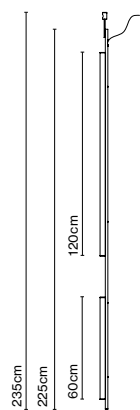

## Ciszak Dalmas

marset

**Ambrosia V 235 Plug-in**

**Ambrosia V 235**

**Accessory Extensor**

Accessory to extend the Ambrosia V 235. Total enlargement of 20cm.

info@marset.com  
www.marset.com

- Black
- Matt gold

**Ambrosia V 235 Plug-In**

Light source Ambrosia 22K:  
LED SMD 24Vdc 28,8W 2200K CRI90 3174lm  
Light source Ambrosia 27K:  
LED SMD 24Vdc 28,8W 2700K CRI90 3267lm  
Light source Ambrosia 30K:  
LED SMD 24Vdc 28,8W 3000K CRI90 3324lm

**Ambrosia V 235**

Light source Ambrosia 22K:  
LED SMD 24Vdc 43,2W 2200K CRI90 4761lm  
Light source Ambrosia 27K:  
LED SMD 24Vdc 43,2W 2700K CRI90 4788lm  
Light source Ambrosia 30K:  
LED SMD 24Vdc 43,2W 3000K CRI90 5016lm

LED included  
Cable length: 2m  
Black electric cord

- [Download](#) Assembly instructions
- [Download](#) Photometric data
- [Download](#) 2D
- [Download](#) 3D

\*Ambrosia V 235 Plug-in dimmable via foot dimmer with progressive on/off switch\*.