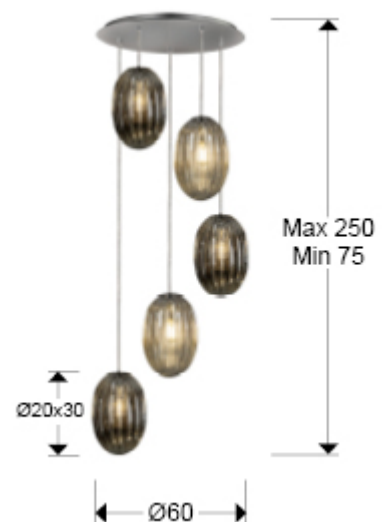

## Ovila

752268

Pendants

Recommended product

Lamp of 5 lights, made of metal, chrome finish. Small glass shades combined in two tonalities: brandy and shimmered smoke grey. Adjustable in length.

·This item includes 5 E27 LED 8W. DIMABLE

### GENERAL INFORMATION

Catalogue: I38 Iluminación  
 Page: 106  
 EAN Code: 8435435331313  
 Type: Pendants  
 Collection: Ovila

### SIZES

Sizes: Ø 60.0 ↓ 160.0 cm  
 Height when installed: 75.0/ max. 250.0 cm  
 Weight: 9.5 Kg