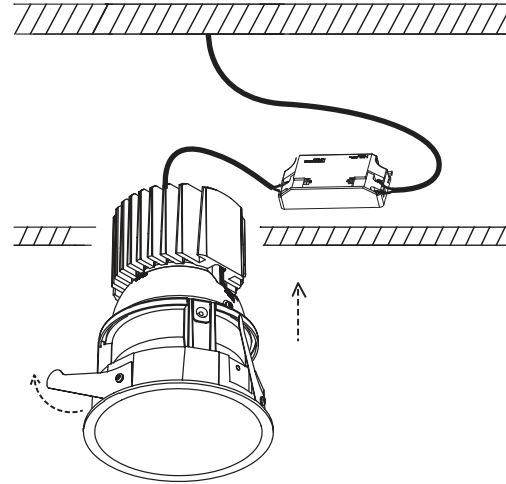

1

Ø103mm

2

3

4

Technical features • Características técnicas

light options: LED 13W 350mA incl or LED 19W 500mA incl