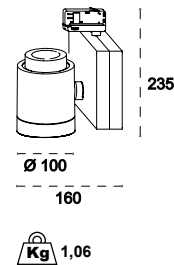

TRACK is sold separately.  
Refs available in [www.faro.es](http://www.faro.es)

**TECHNICAL FEATURES - CARACTERÍSTICAS TÉCNICAS**

**NANO CYLINDER LED**

**MINI CYLINDER LED**

**CYLINDER LED**