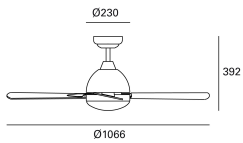

Borneo

VE-0006-SAT

Fan IP20 Borneo 60W Satin nickel White

TECHNICAL FEATURES

Power (W) : 60W

Total power consumption of light (W) : 160W

Structure material : Steel

Structure finish : Satin nickel

Diffuser material : Glass

Diffuser finish : Opal

Max. size of light bulb : 140/45 mm

Voltage / frequency : 230V/50Hz

Warranty : 5 Years

Energy efficiency : Light bulb not included

VENTILATION FEATURES

Blade material: Wood

Blade finish: White

Maximum sound level (dB): 39

Minimum sound level (dB): 38

Airflow: 3235

Maximum flow: 91.60

Power used: 160W

Service value: 0.57

Standby mode consumption: 0.5