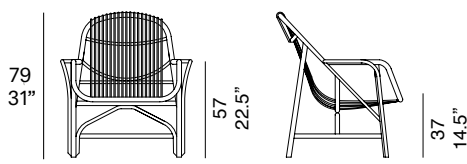

indoor

Benasal Armchair / sillón

Studio expormim, 1982-2012

T131

Armchair with structure made of peeled and tinted natural rattan of 1.18" diameter. Seat and backrest manufactured in peeled and tinted natural rattan of 0.4" diameter. Finished with a three step water-based coating (dye, base coat and top coat) highly resistant to solar radiation thanks to UV filters. Optional cushion. Possibility of customization through a wide variety of high performance technical fabrics. Protective caps with removable plastic-felt inserts.

with optional cushion

Shipment details

Qty	1 armchair (1 box)
Volume	0,74 m ³ / 26 ft ³
Gross weight	14 kg / 31 lb
Net weight	9 kg / 20 lb
Item dimensions (width x depth x height)	83 x 81 x 89 cm 32.75" x 32" x 35"
COM (1, 40 - 1,50 m / 54"-59")	cushion: 1,3 m / 1.4 yd