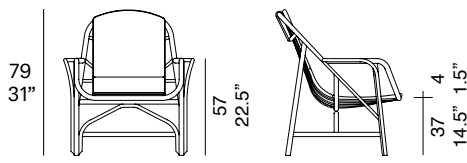

indoor

Benasal Armchair / sillón

Studio expormim, 1982-2012

T131

Armchair with structure made of peeled and tinted natural rattan of 1.18" diameter. Seat and backrest manufactured in peeled and tinted natural rattan of 0.4" diameter. Finished with a three step water-based coating (dye, base coat and top coat) highly resistant to solar radiation thanks to UV filters. Optional cushion. Possibility of customization through a wide variety of high performance technical fabrics. Protective caps with removable plastic-felt inserts.

with optional cushion

Shipment details

Qty	1 armchair (1 box)
Volume	0,74 m ³ / 26 ft ³
Gross weight	14 kg / 31 lb
Net weight	9 kg / 20 lb
Item dimensions (width x depth x height)	83 x 81 x 89 cm 32.75" x 32" x 35"
COM (1, 40 - 1,50 m / 54"-59")	cushion: 1,3 m / 1.4 yd