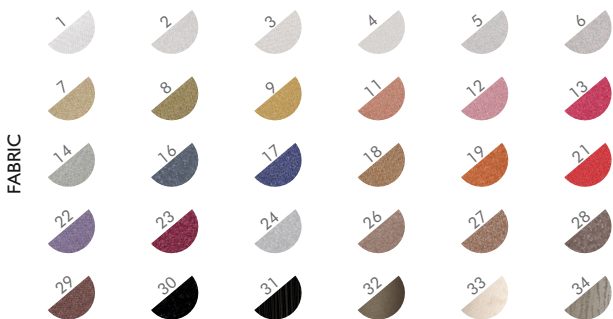

LAMPSHADE: D x d x h

Reference: **94** (40x40x20 cm)

PACKING

Dimension: 59x39x39 cm

METAL FINISHING

Lacquered \\ Shine or mat \\ All RAL colours available

LAMPSHADE

Reference \\ **36** (14x10x11 cm) \\ **50** (50x50x25 cm) \\ **56** (50x35x35 cm) \\ **57** (55x40x40 cm) \\ **70** (40x25x25 cm)
92 (45x45x30 cm) \\ **94** (40x40x20 cm) \\ **95** (45x45x30 cm) \\ **106** (40x30x20 cm) \\ **107** (30x30x30 cm) \\ **108** (20x20x30 cm)