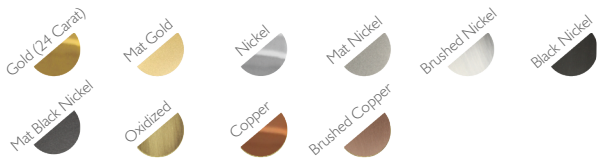

LAMPSHADE: D x d x h

Reference: **94** (40x40x20 cm)

PACKING

Dimension: 59x39x39 cm

METAL FINISHING

Lacquered \\ Shine or mat \\ All RAL colours available

LAMPSHADE

Reference \\ **36** (14x10x11 cm) \\ **50** (50x50x25 cm) \\ **56** (50x35x35 cm) \\ **57** (55x40x40 cm) \\ **70** (40x25x25 cm)
92 (45x45x30 cm) \\ **94** (40x40x20 cm) \\ **95** (45x45x30 cm) \\ **106** (40x30x20 cm) \\ **107** (30x30x30 cm) \\ **108** (20x20x30 cm)