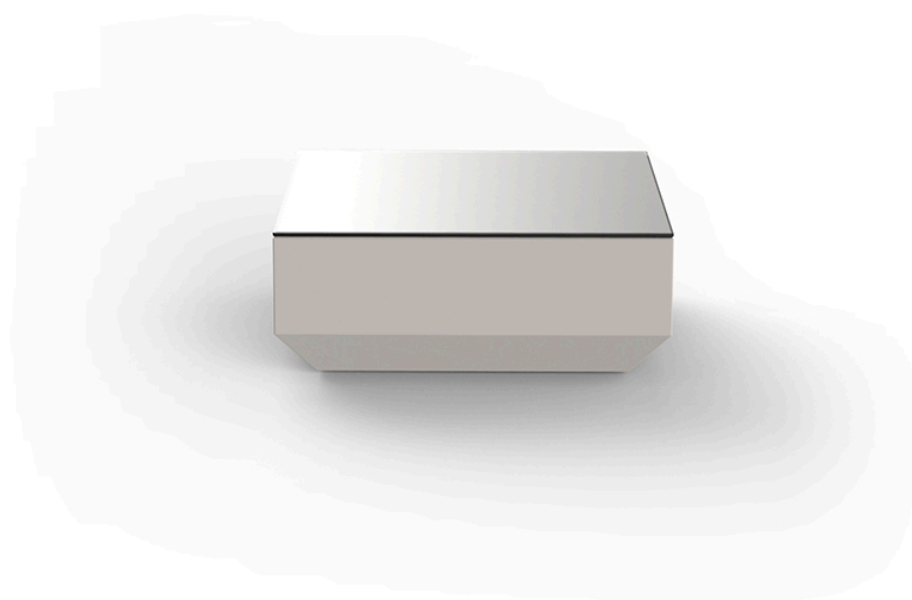

Vela coffee table 80x80x30

by Ramón Esteve

The Vela collection, designed by Ramón Esteve for Vondom, offers a wide range of outdoor furniture and planters that combine the comfort and warmth of indoor furniture. With a design that balances proportions and geometric lines, Vela transforms any space into a cosy and elegant retreat.

Info

Description

Made of polyethylene resin by rotational moulding. 100% Recyclable. Item suitable for indoor and outdoor use. Available in different finishes.

Weight: 11.05 Kg

VELA Mesa Baja 80 x 80
VELA Low Table 31 1/2"

Accessories

- **TOP**

HPL Solid Core Top

Finishes

finishes

BASIC

Ref. 54048

white 2001