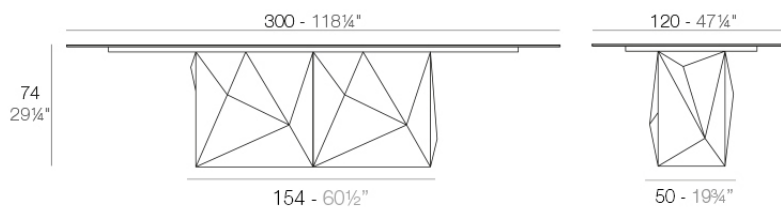

Faz table xl 300x120x72

by Ramón Esteve

Vondom's Faz collection, designed by Ramón Esteve, is one of the firm's most iconic collections. It stands out for its modular design and sophistication, representing harmony, serenity and timelessness through mineral and emphatic shapes. Faz transforms environments with its unique combination of material and light, creating an enveloping and exclusive atmosphere.

Info

Description

Made of polyethylene resin by rotational moulding. 100% Recyclable. Item suitable for indoor and outdoor use. Available in different finishes.

Weight: 162.1 Kg

FAZ Mesa XL 300x120
FAZ Dining Table XL 118¼" x 47¼"