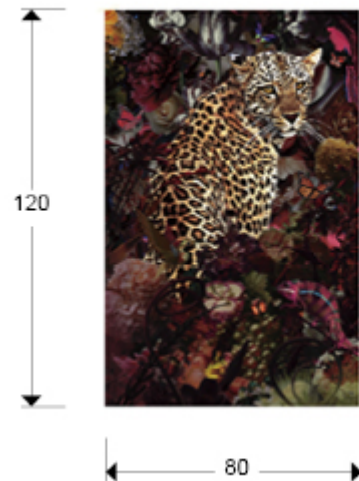

Leopardo

753924

Prints and Photos

Printed photography, set on tempered glass. Hanging ironwork included.

GENERAL INFORMATION

EAN Code: 8435435337414
Type: Prints and Photos
Collection: Leopardo

SIZES

Sizes: → 80.0 ↓ 120.0 ↗ 0.4 cm
Weight: 9.6 Kg

SIZES WITH PACKAGING

Weight: 11.4 Kg
Volume: 0.0560m³
Sizes: → 88.0 ↓ 128.0 ↗ 5.0 cm

ADDITIONAL INFORMATION

Material: Bright tempered glass
Finish: Printed photo